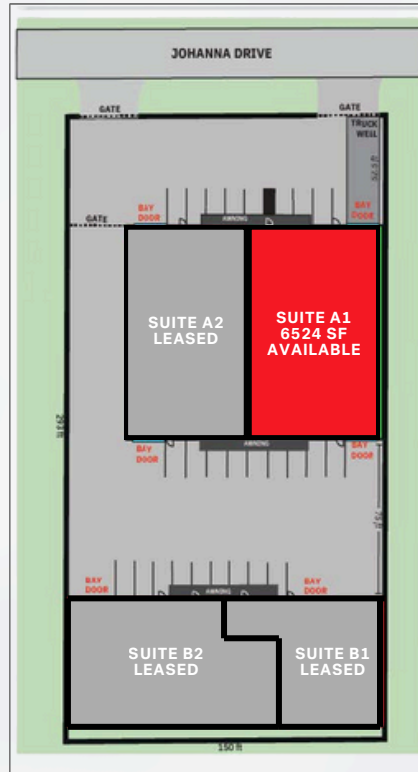

SUITE A1 | 6524 SF AVAILABLE

FLOOR PLAN