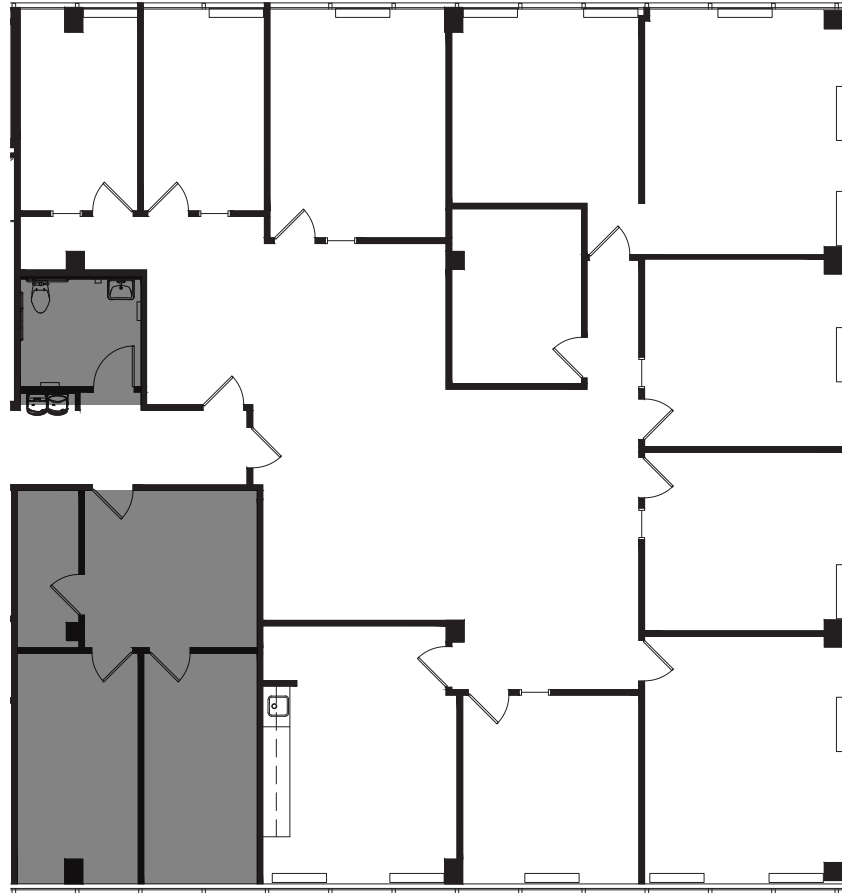

THE 130 BUILDING

130 S. BEMISTON AVE. | CLAYTON, MO 63105

SANSONE
group

Suite 302
3,768 RSF

PARTIAL SECOND FLOOR PLAN SUITE 302 | 3,768 RSF