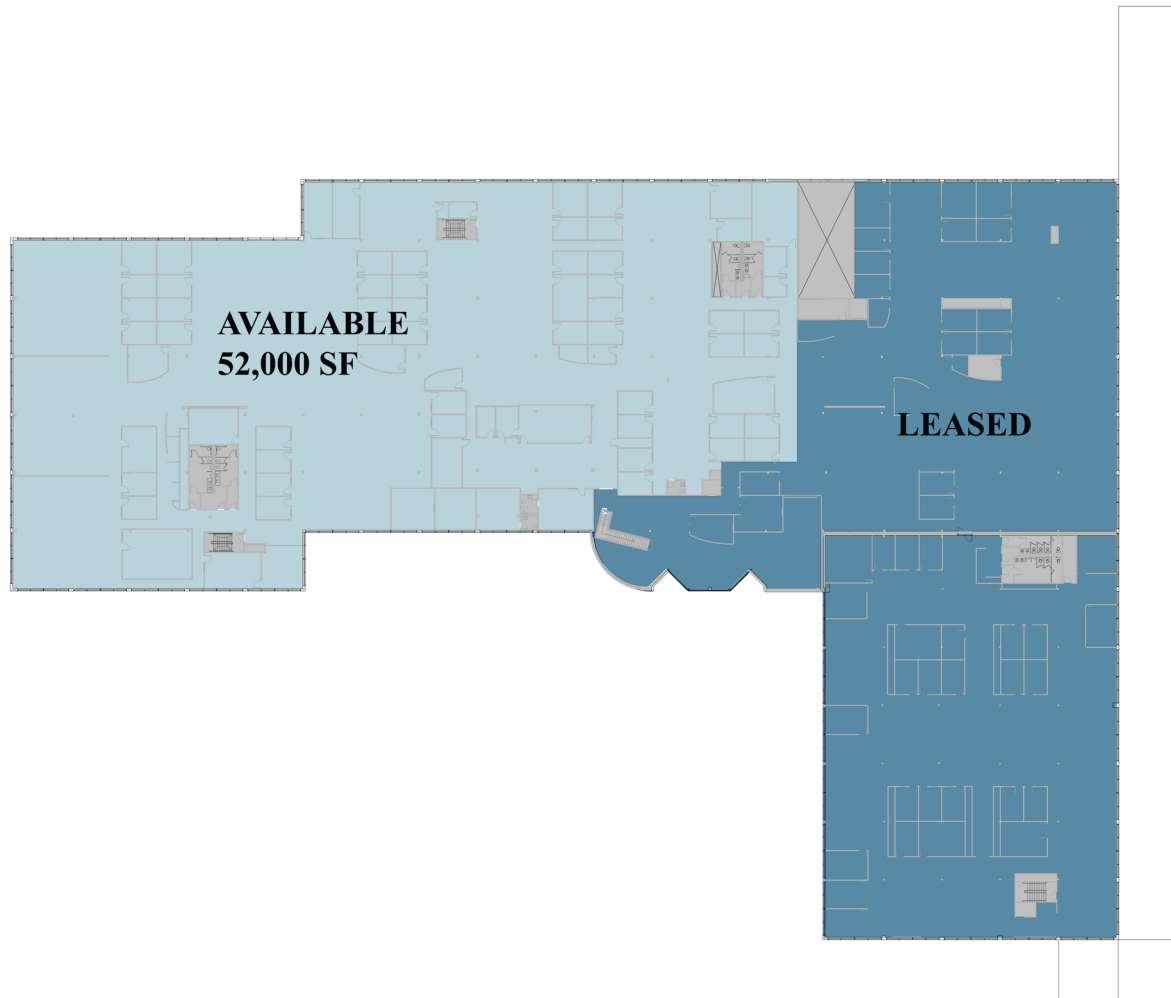

Floor Plan

Thomas Farrelly, SIOR
Executive Director
thomas.farrelly@cushwake.com

Denis C.J. Dancoes II
Senior Director
denis.dancoes@cushwake.com

Sue Ann Johnson
Director
sueann.johnson@cushwake.com

Cushman & Wakefield of New Hampshire, Inc.
900 Elm Street, Suite 1301
Manchester, NH 03101
(603) 628-2800
cushmanwakefield.com