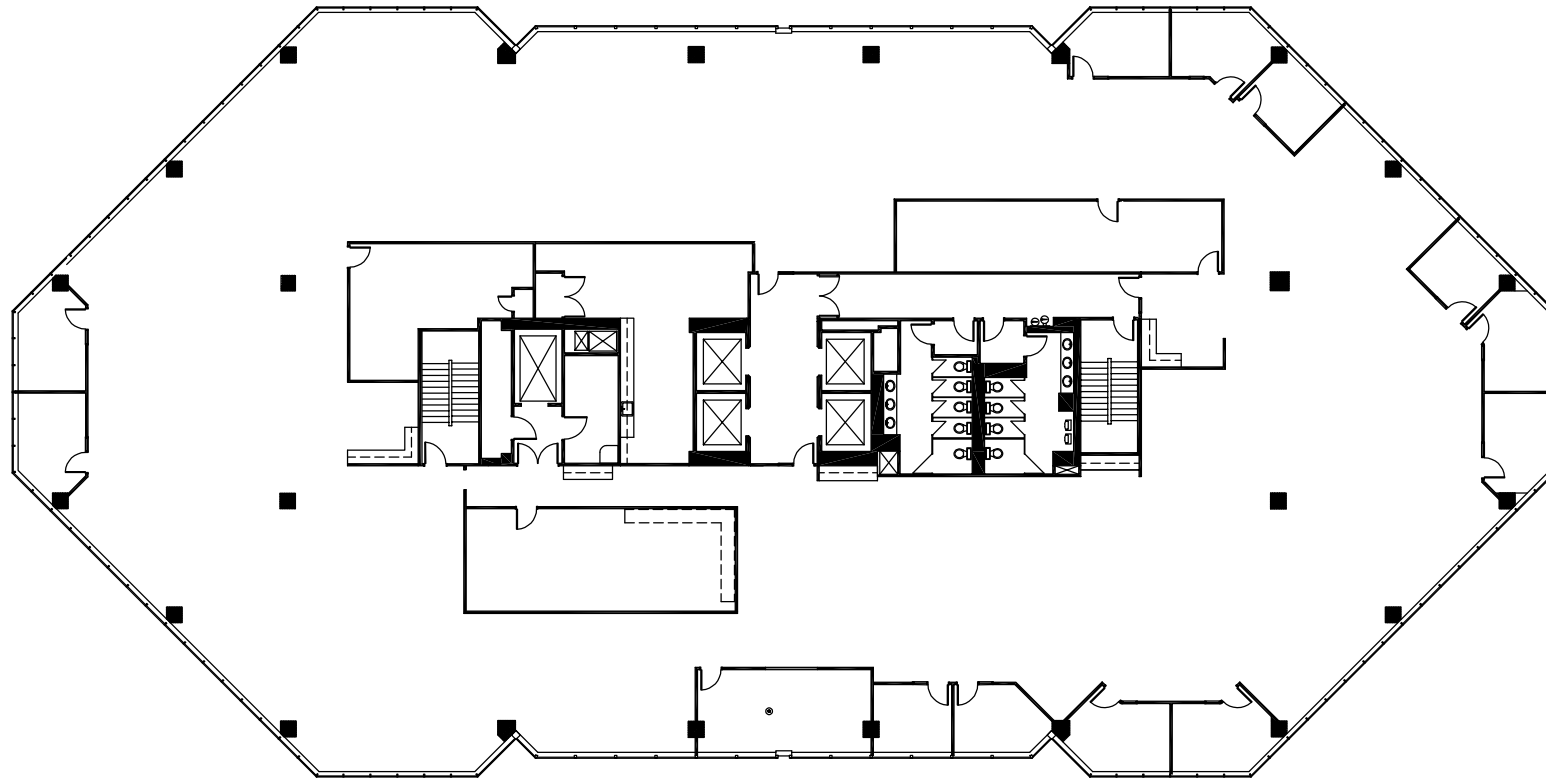

PHOENIX
Gateway
CENTER

THREE GATEWAY

410 North 44th Street
Phoenix, Arizona

Scan For More Information

SUITE 500 | 21,013 SF

BRETT ABRAMSON
t 602-803-6604
brett.abramson@nmrk.com

CHRIS LATVAHO
t 602-616-7978
chris.latvaaho@nmrk.com