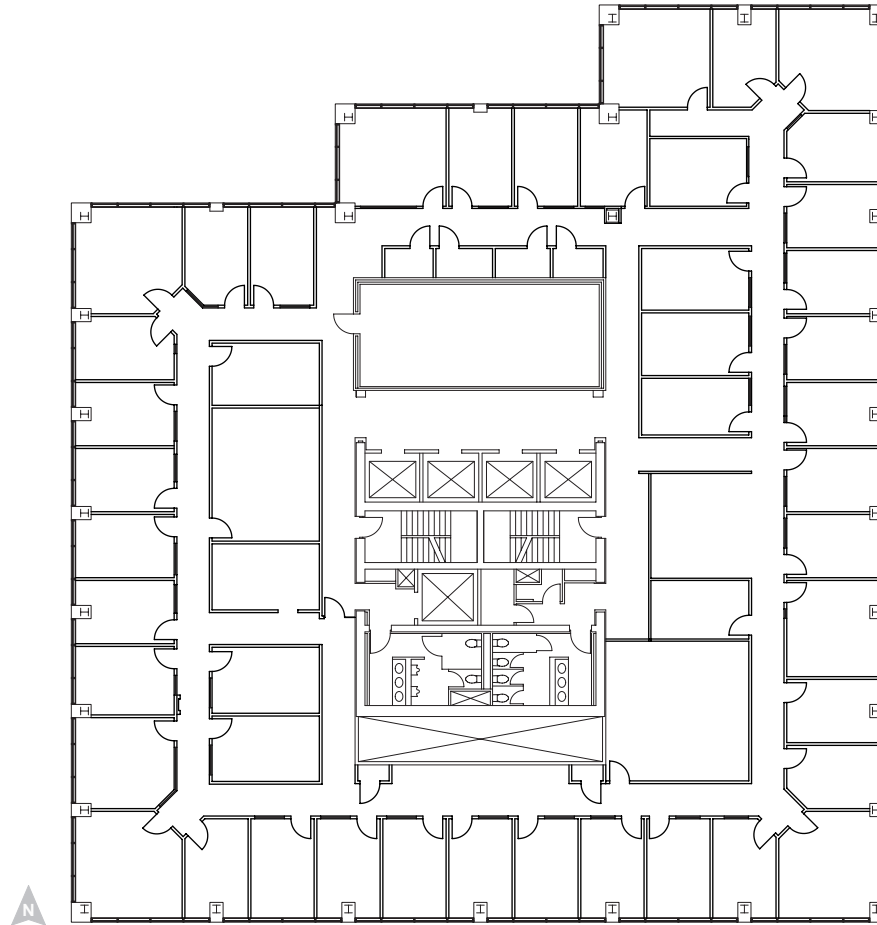

SUITE 2200
15,257 SF

Tower I
1775 Sherman Street
Denver, CO 80203

CONTACT FOR MORE INFORMATION

JAMIE GARD

303-260-4341
jamie.gard@nrmk.com

WHITNEY HAKE

303-260-4202
whitney.hake@nrmk.com

GRACE LESSARD