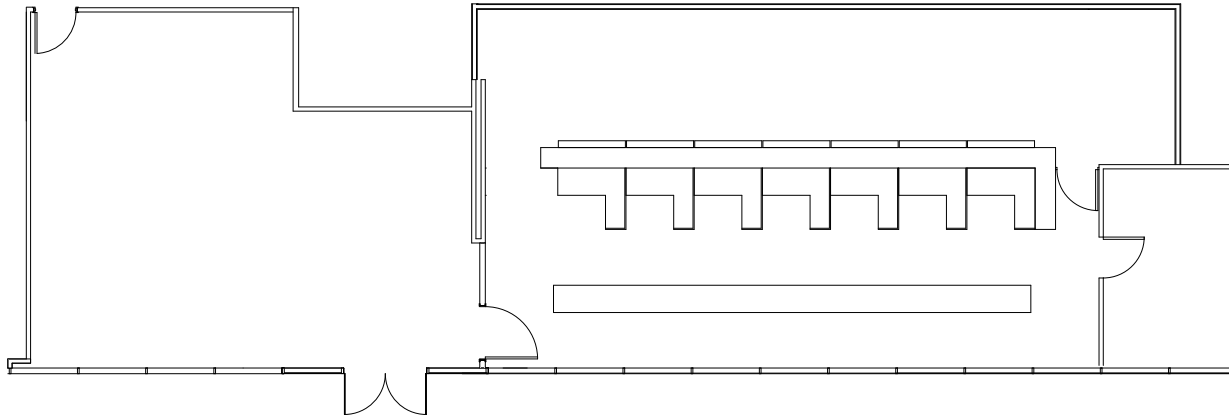

SUITE 115
SUITE 120
2,643 RSF

COMBINED SPACE

FOR LEASING INFORMATION:

Matt Pruitt | Christian Canion | Harrison Biro
+1 713 425 5857