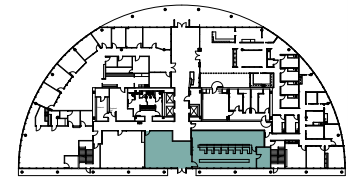

SUITE 115
SUITE 120
2,643 RSF

COMBINED SPACE

FOR LEASING INFORMATION:

Matt Pruitt | Christian Canion | Harrison Biro
+1 713 425 5857