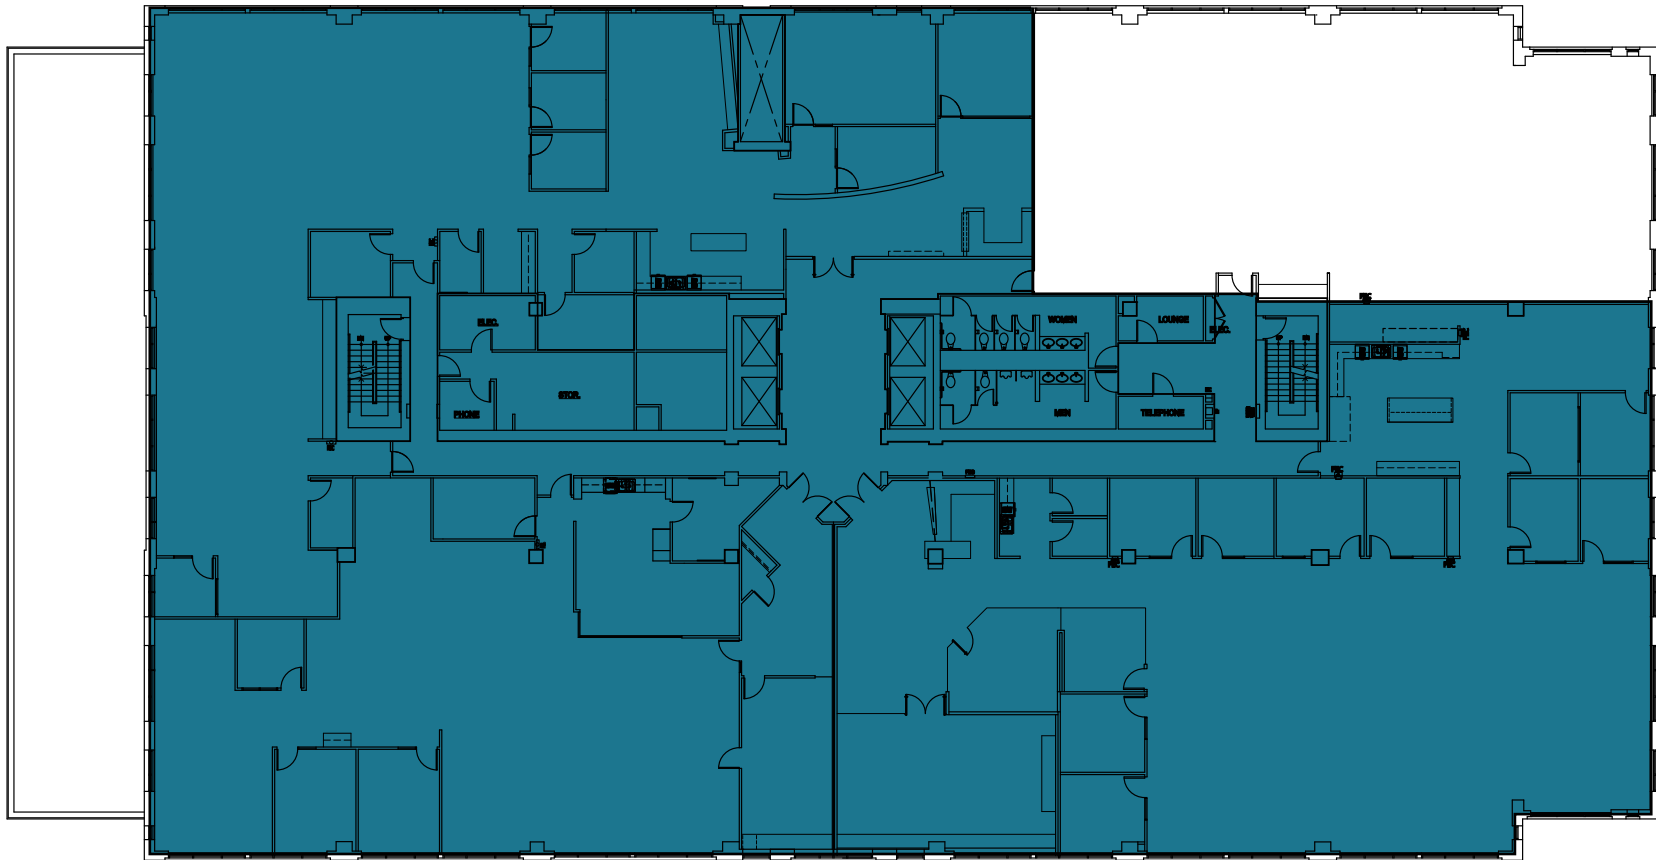

Suite 708

4,559 RSF

Seattle's new waterfront at your doorstep

WATERFRONT PLACE

1001 WESTERN AVENUE SEATTLE, WA 98104

CLEITA HARVEY
+1 206 607 1794
cleita.harvey@jll.com

JIM ALLISON
+1 206 607 1787
jim.allison@jll.com