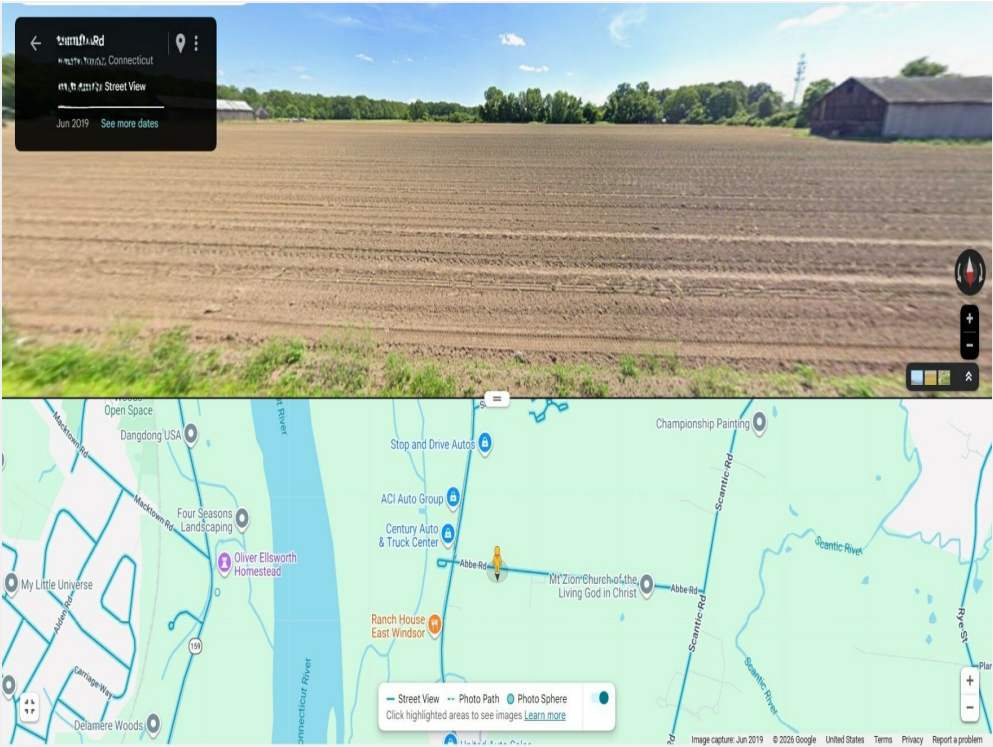

Abbe Rd, East Windsor, Ct

Abbe Rd, East Windsor, Ct, East Windsor, CT 06088

Property Photos

abbe rd google