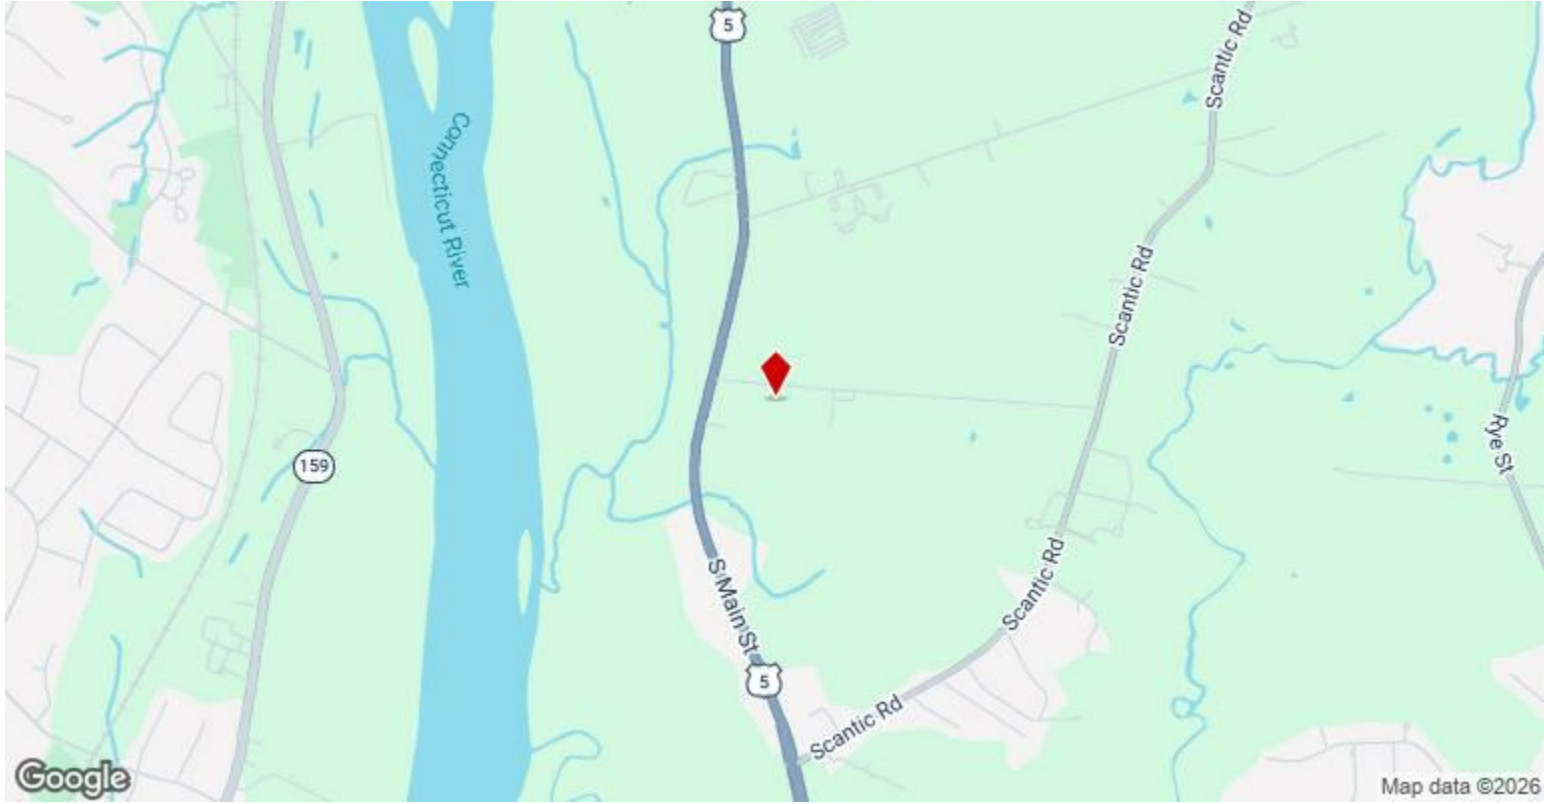

Abbe Rd, East Windsor, Ct

Abbe Rd, East Windsor, Ct, East Windsor, CT 06088

Location