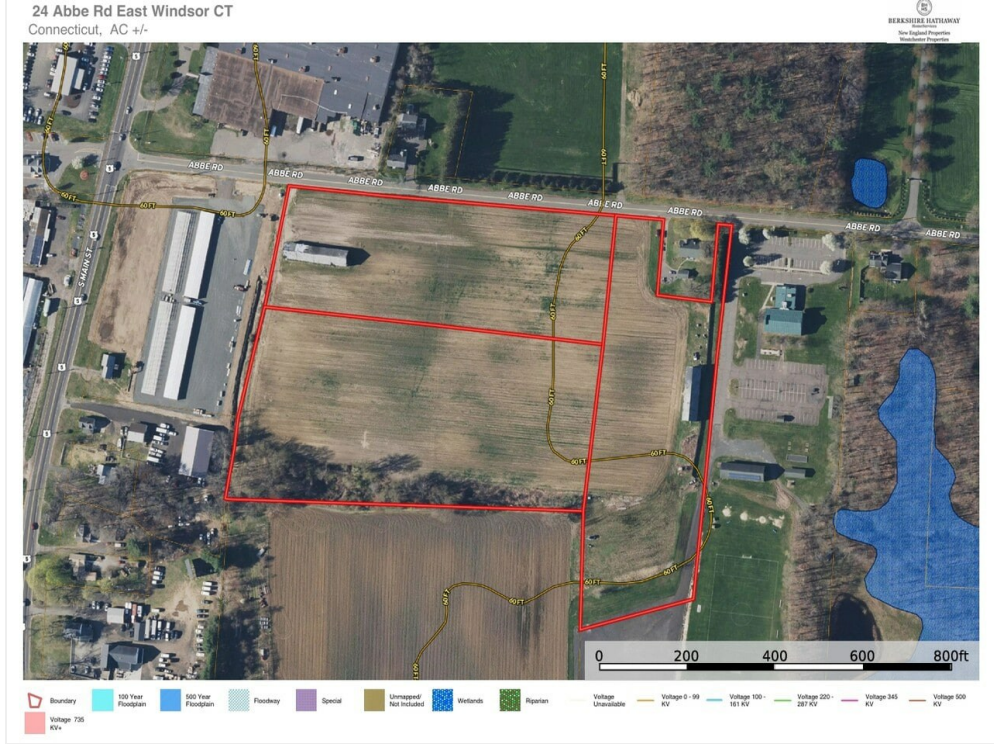

Abbe Rd, East Windsor, Ct

Abbe Rd, East Windsor, Ct, East Windsor, CT 06088

Property Photos

Abbe Rd Ariel