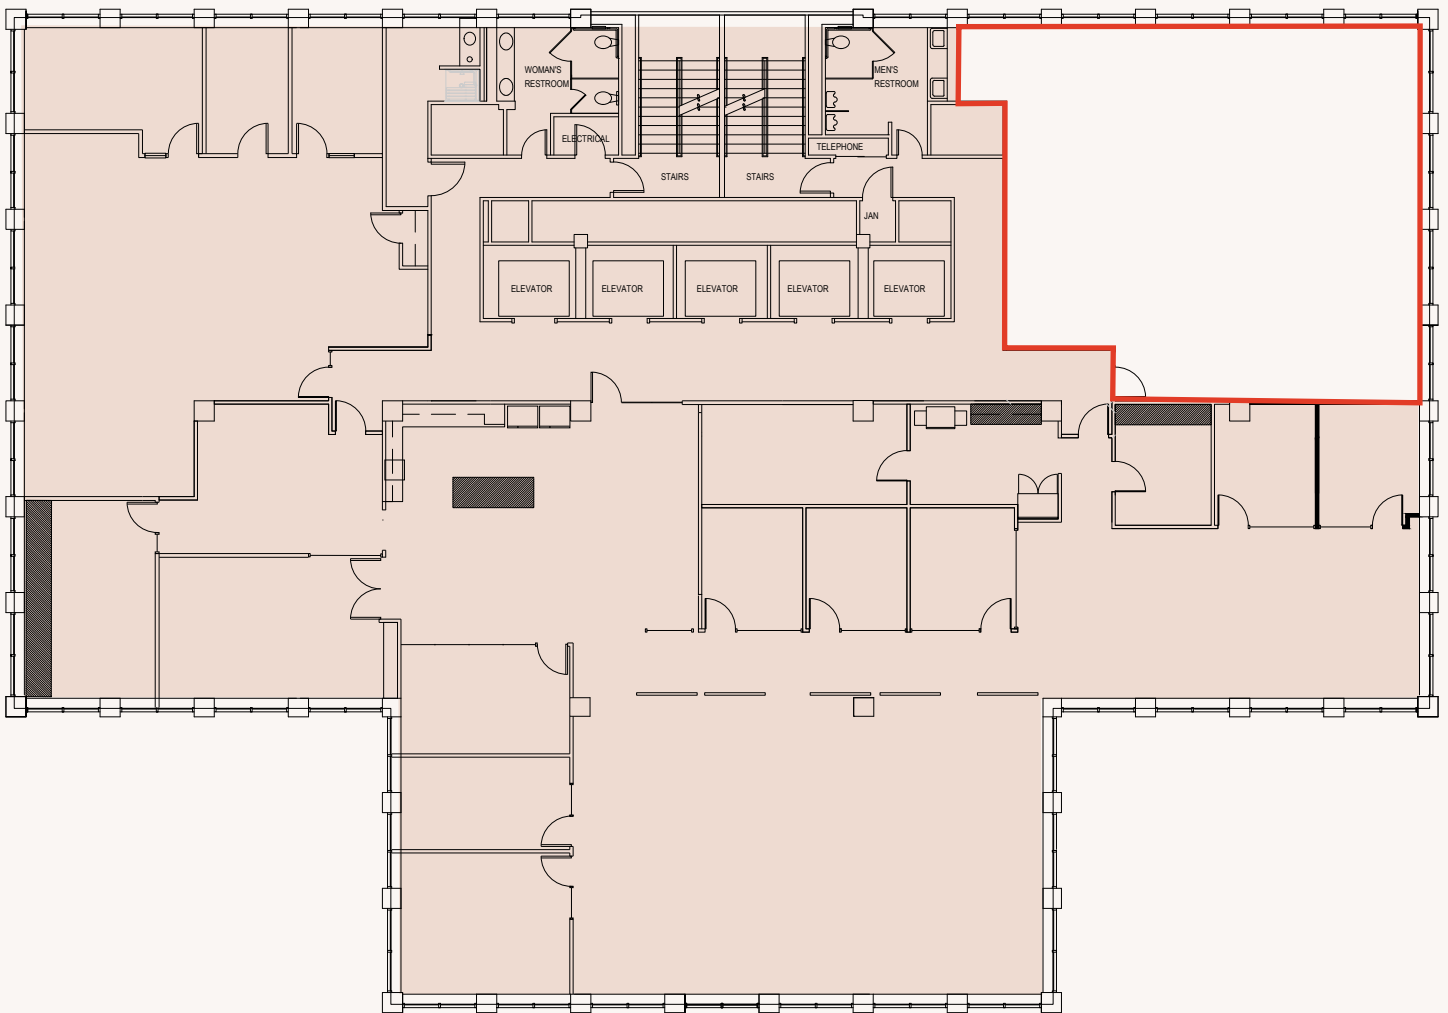

PLAZA 600

SUITE 1610 :: 1,973 RSF

600 STEWART STREET
SEATTLE, WA 98101

Cleita Harvey +1 206 607 1794 cleita.harvey@jll.com
Tim Jones +1 206 971 7011 tim.jones@jll.com
Charlotte Evans +1 206 607 1720 charlotte.evans@jll.com