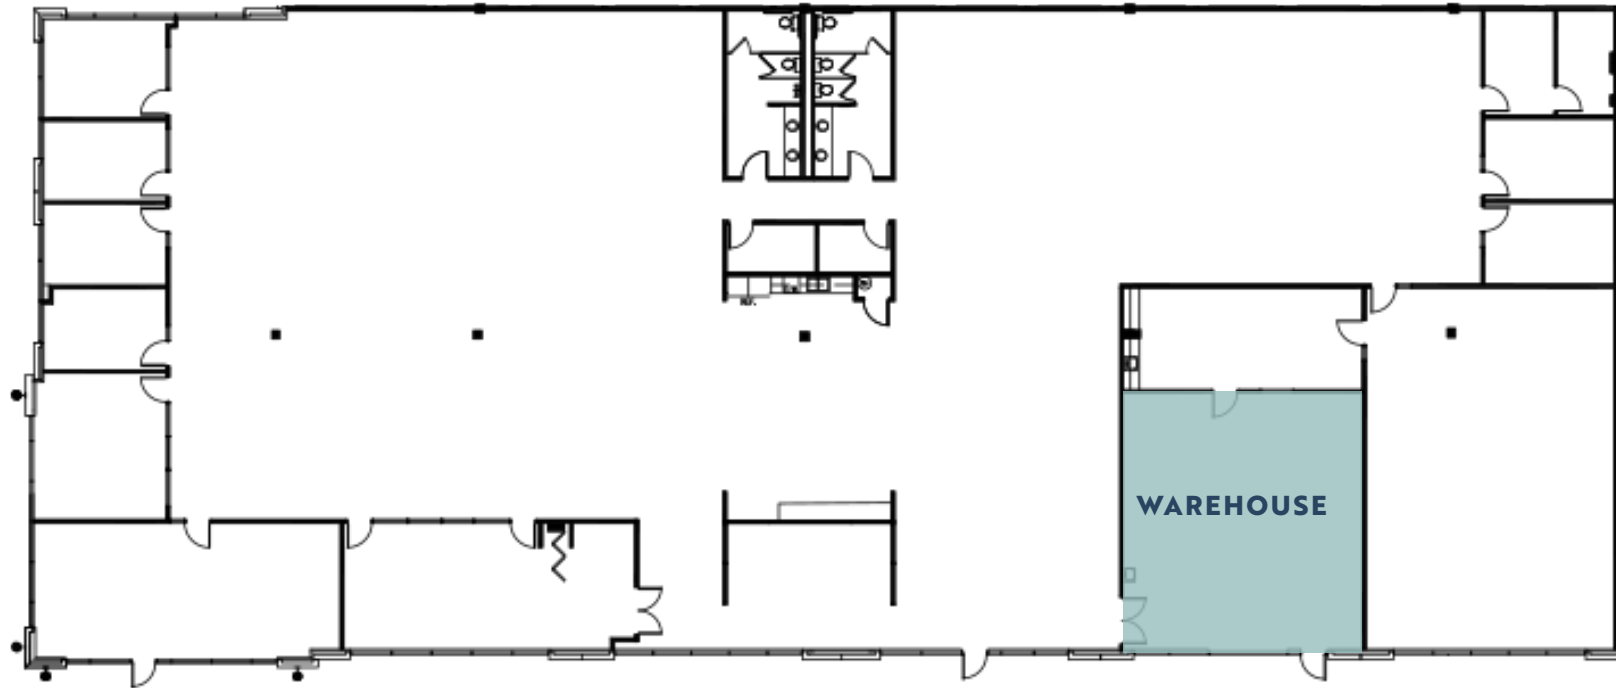

R&D AT LEGACY

6400 PINECREST, PLANO, TX
SUITE 200 | 15,546 SF

AS-BUILT

SUITE HIGHLIGHTS

Size: 15,546 SF Office: 90% Loading: Grade Level HVAC: 6 RTUs, 50 Tons Total

CHASE LOPEZ

214.267.0465

clopez@streamrealty.com