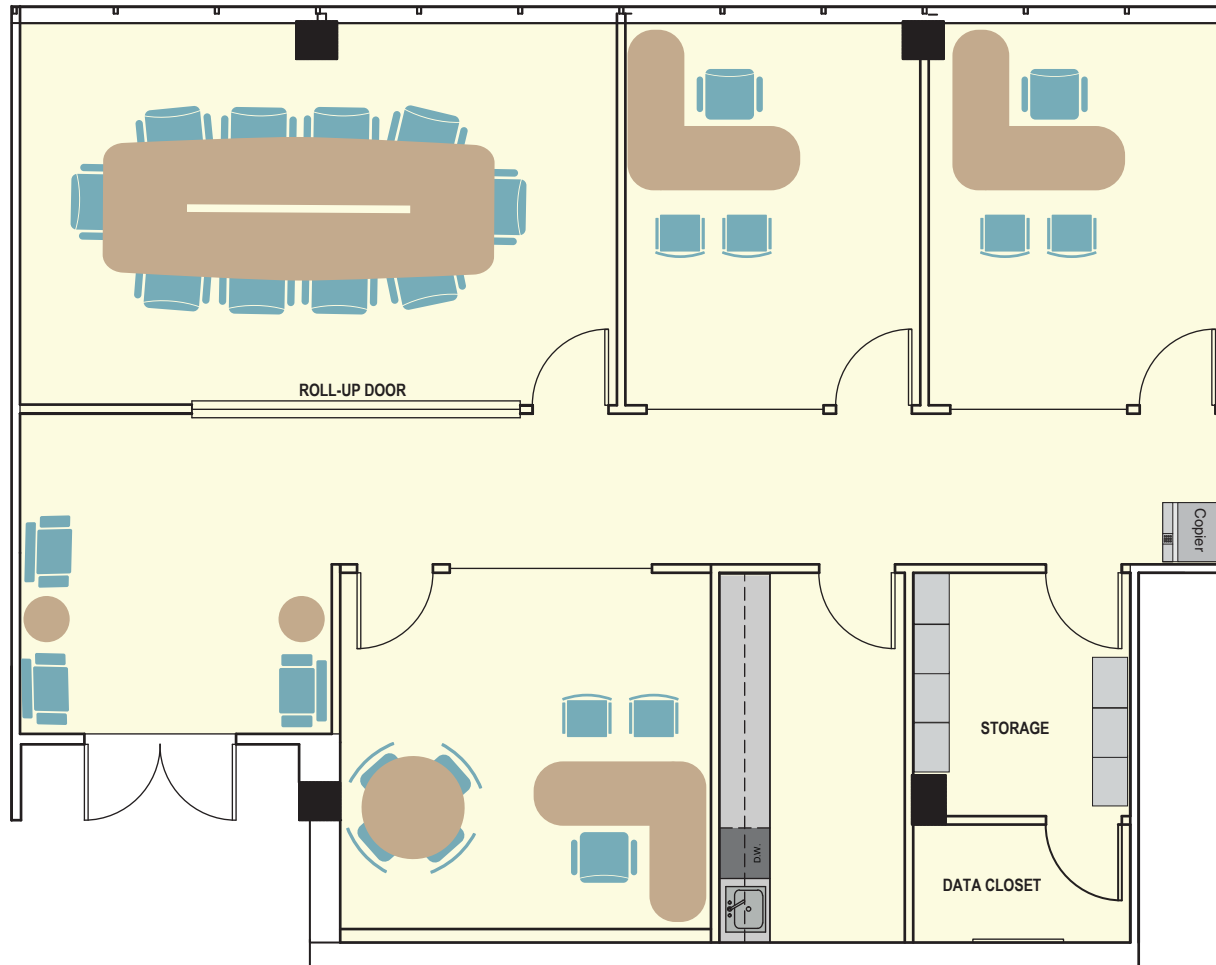

KORE 9250

9250 E Costilla Ave, Greenwood Village, CO 80112

SUITE 620 - 2,690 SF

For leasing information please contact:

Michelle Gertzman | 720.743.6399 mgertzman@premisescommercial.com

Matt Smith | 303.996.8460