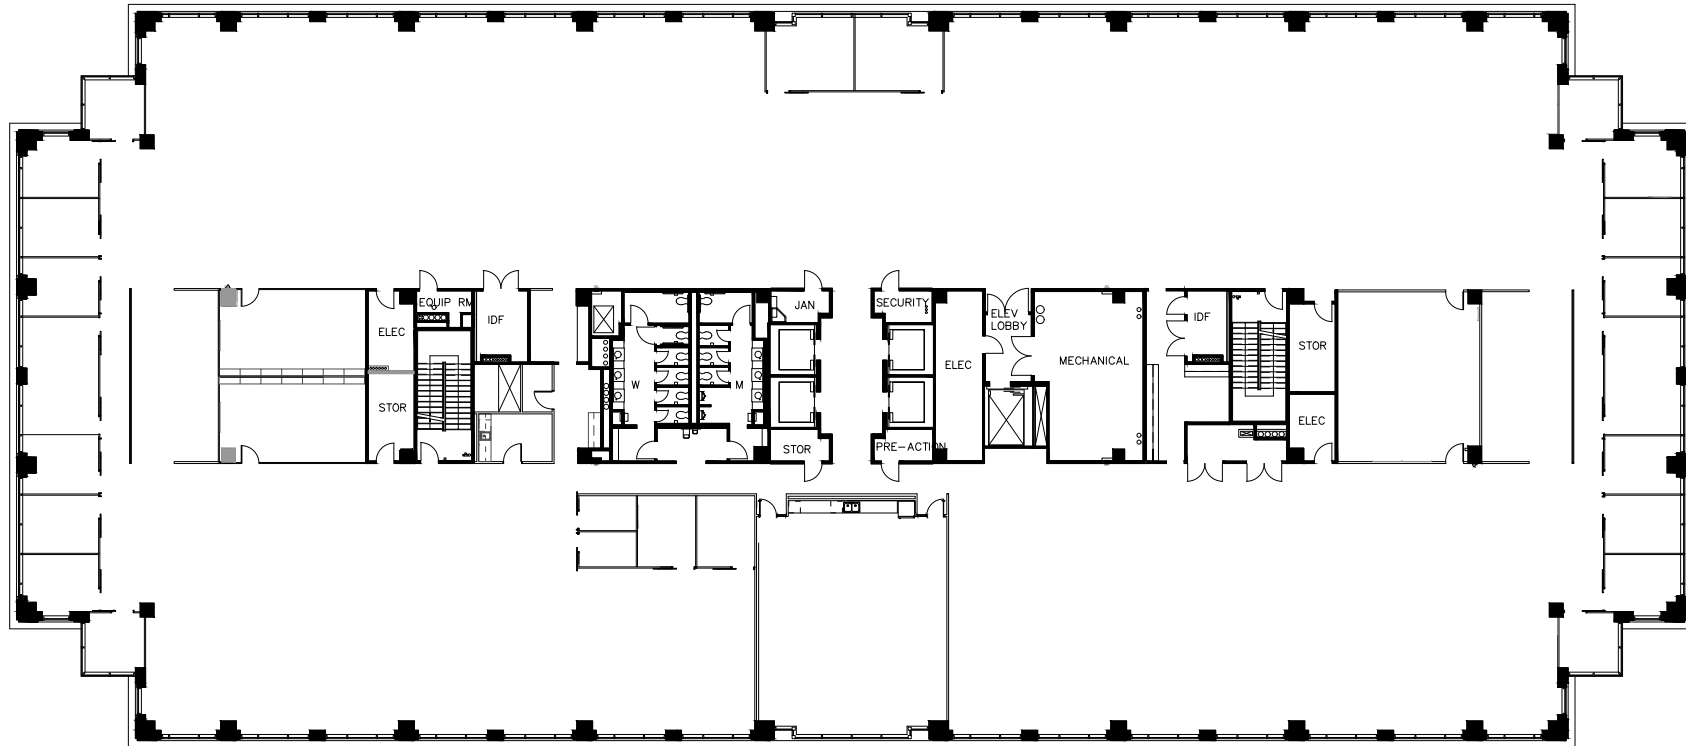

THE CONNECTION

6021 CONNECTION DRIVE | IRVING, TEXAS 75039

Suite 500

37,352 SF

DOUG JONES

doug.jones@streamrealty.com
214.267.0435

PATRICK CRUZ

patrick.cruz@streamrealty.com
214.210.1315