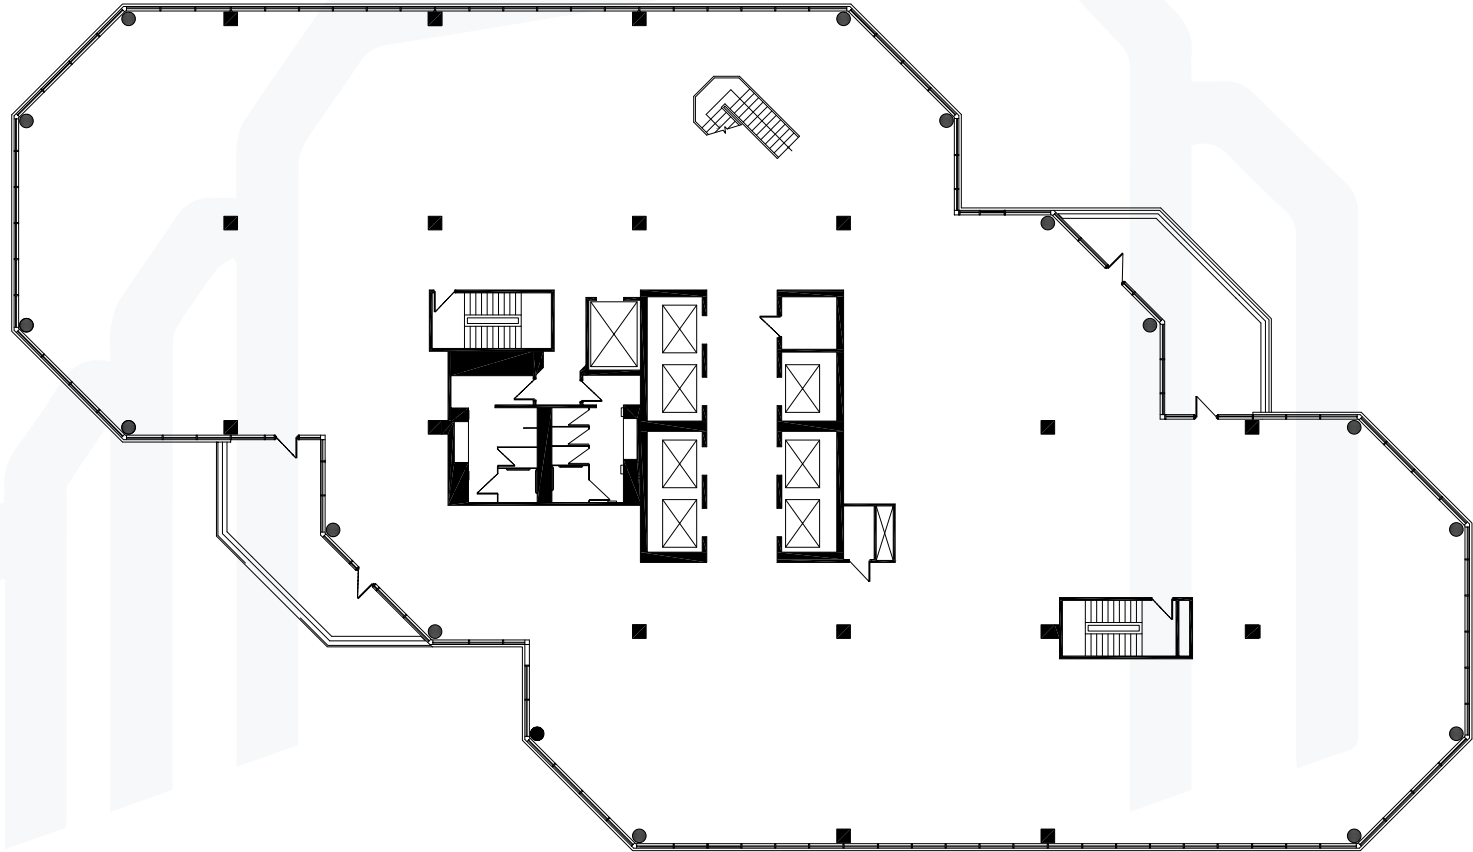

**SUITE 2000 | ±17,674 SF**  
2800 N CENTRAL AVENUE | PHOENIX, AZ 85004

**LEE & ASSOCIATES**  
COMMERCIAL REAL ESTATE SERVICES

**BILL BLAKE**  
bblake@leearizona.com  
D: 602.954.3761

**COLTON TRAUTER**  
ctrauter@leearizona.com  
D: 602.474.9503