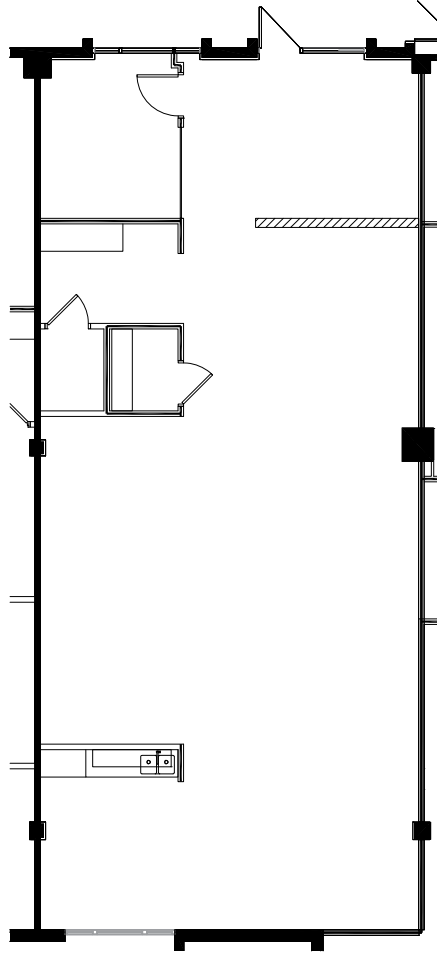

7878 NORTH 16TH STREET, PHOENIX, AZ

SUITE 175 | ±2,130 RSF

SPEC SUITE

PAT BOYLE
Executive Vice President
+1 602 423 1905
pat.boyle@cbre.com

ERIN YORK
Account Manager
+1 602 689 6440
erin.york@cbre.com