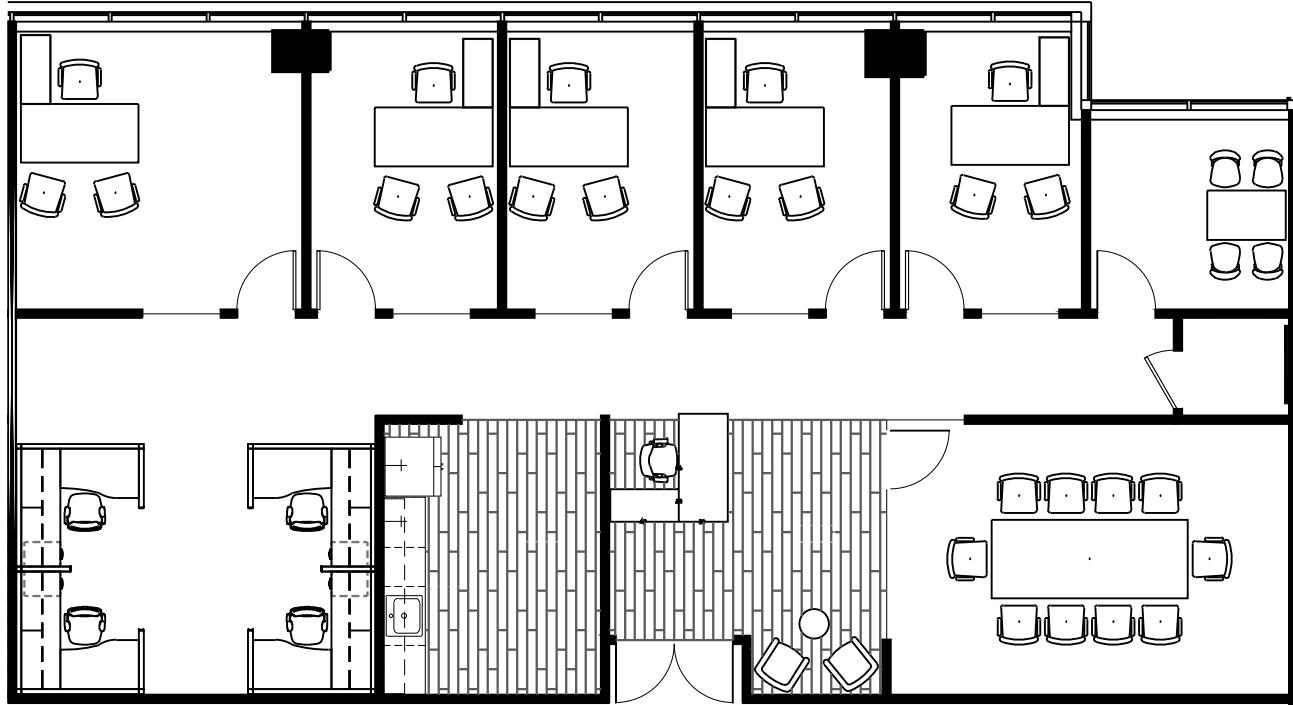

# PLAZA TOWER

ONE

6400 Fiddlers Green Circle  
Greenwood Village, CO 80111

Suite 550  
2,849 RSF

\*Furniture is for illustrative purposes only

**ROBERT WHITTELEY**  
303 283 4581 | robert.whittelsey@colliers.com  
**ABBY PATTILLO**  
303 283 4579 | abby.pattillo@colliers.com