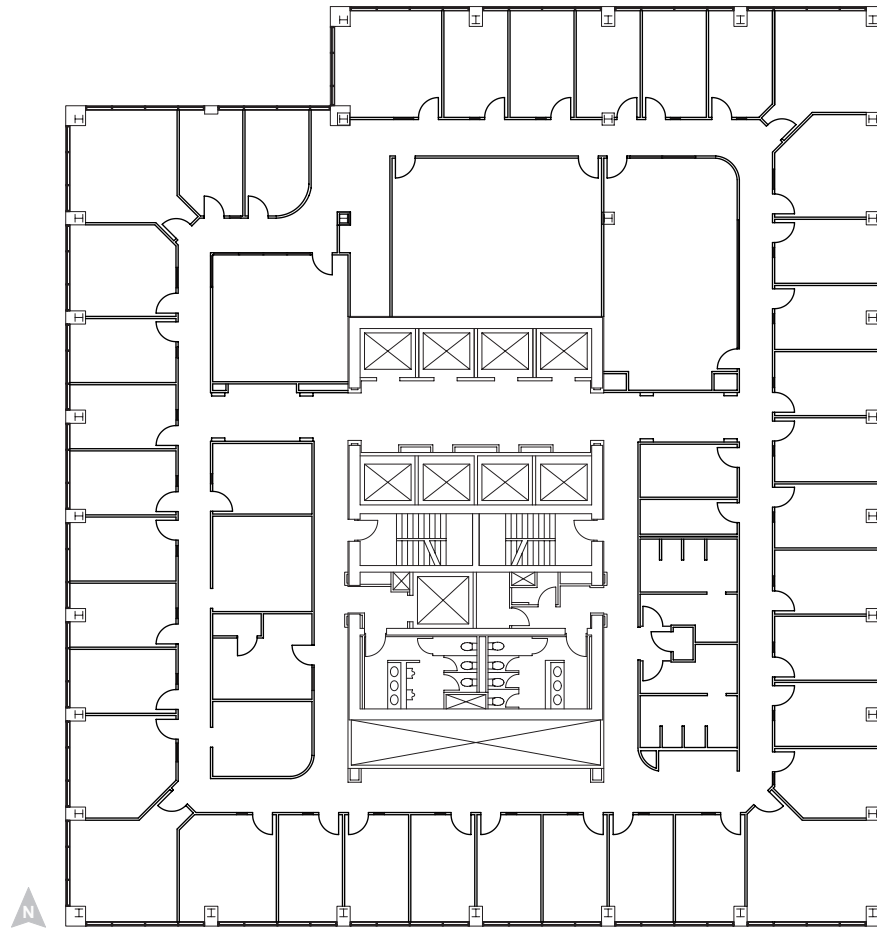

SUITE 1000
16,887 SF

Tower I
1775 Sherman Street
Denver, CO 80203

CONTACT FOR MORE INFORMATION

JAMIE GARD

303-260-4341
jamie.gard@nrmk.com

WHITNEY HAKE

303-260-4202
whitney.hake@nrmk.com

GRACE LESSARD