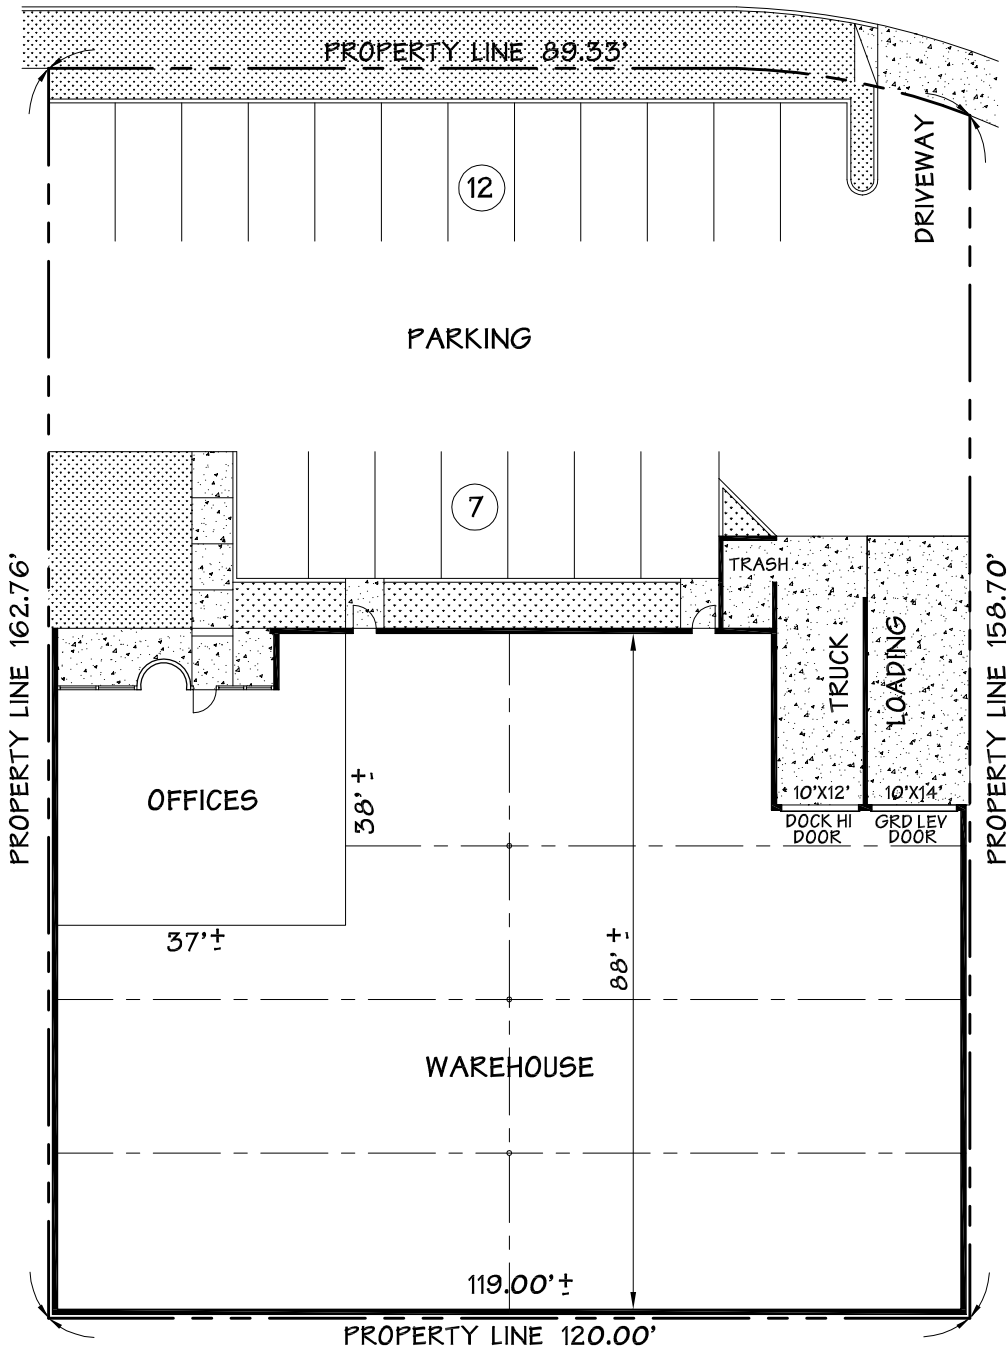

BARTON CIRCLE

SITE PLAN

13265 BARTON CIRCLE, SANTA FE SPRINGS

SCALE: 1" = 25'