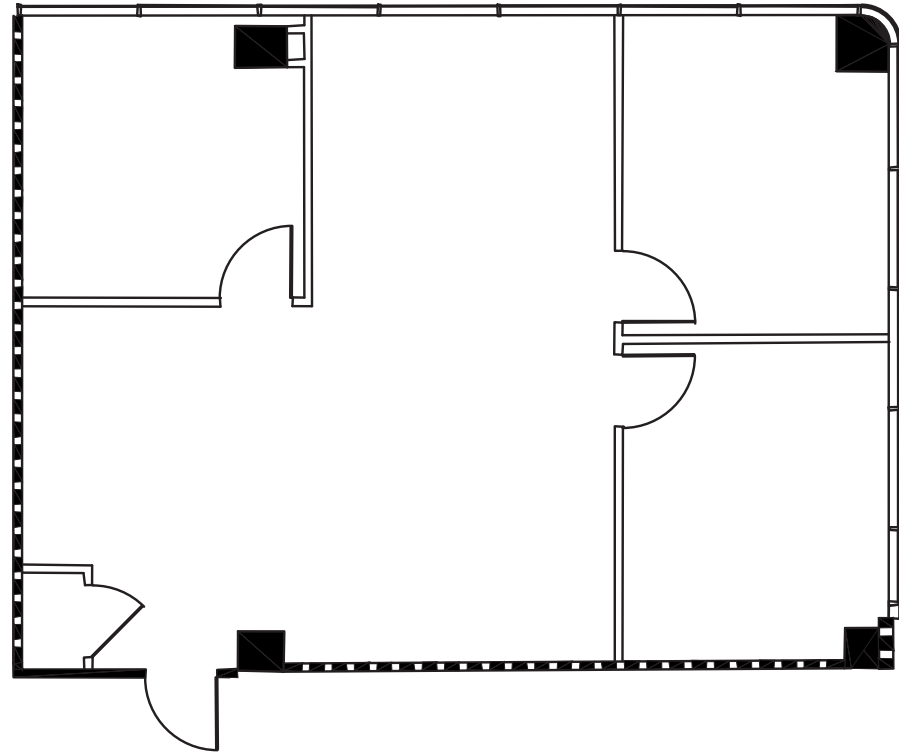

**FOR
LEASE**

**Suite 336
1,204 RSF**

Chris Wright
Executive Vice President
+ 1 214 217 1229
c.wright@colliers.com

Lily Jackson
Associate
+1 214 217 4920
lily.jackson@colliers.com

Jack Beare
Vice President
+ 1 214 217 4861
jack.beare@colliers.com

15400 KNOLL TRAIL DRIVE
DALLAS, TX 75248

knolltrailcrossing.com

CLICK HERE OR SCAN FOR

VIRTUAL

TOUR