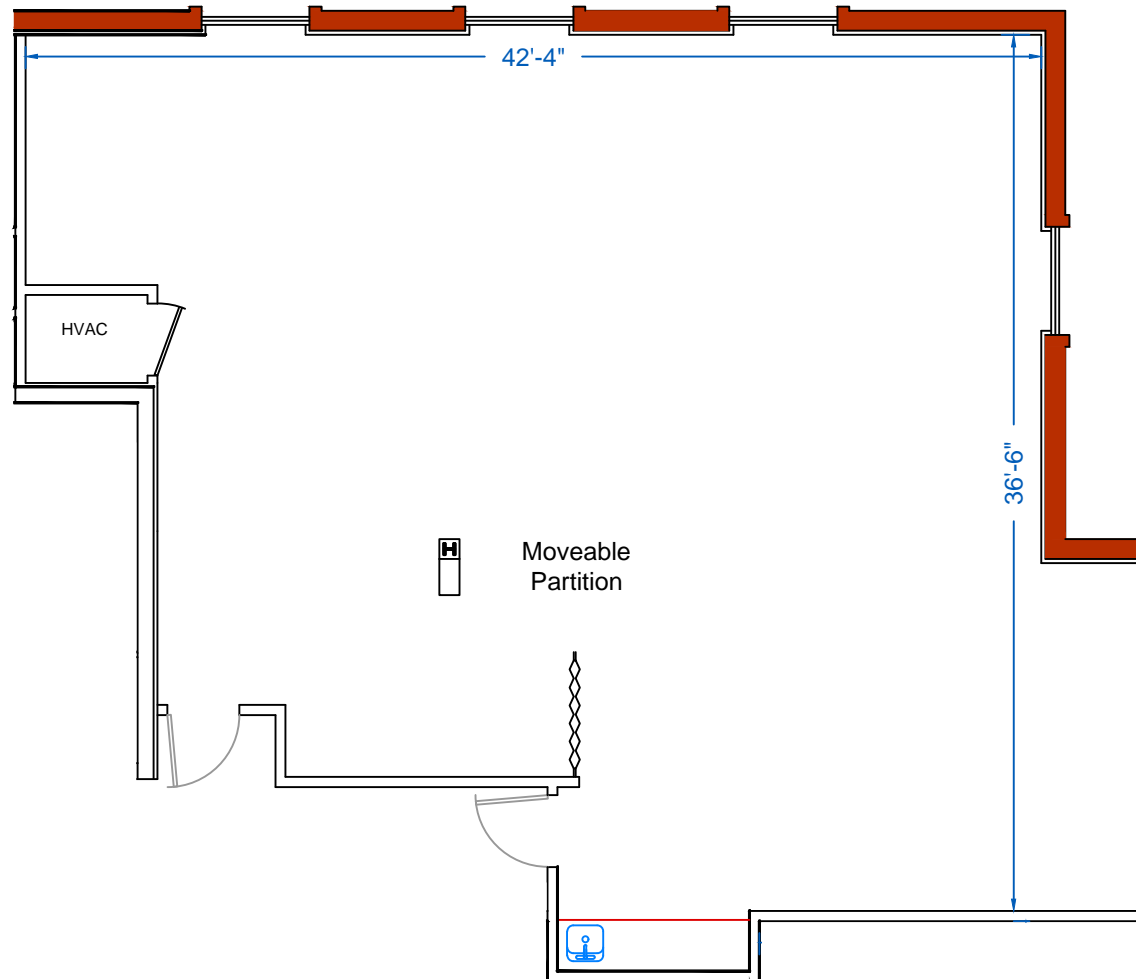

The Office Park of Palatine

625 N North Ct., Suite 320
1,879 Rentable Square Feet

Scale: 1/8" = 1'-0"

PO Box 1189
Palatine, IL 60078

MOATS
OFFICE PROPERTIES

Office: 847-359-2121
Ryan: 847-363-9700