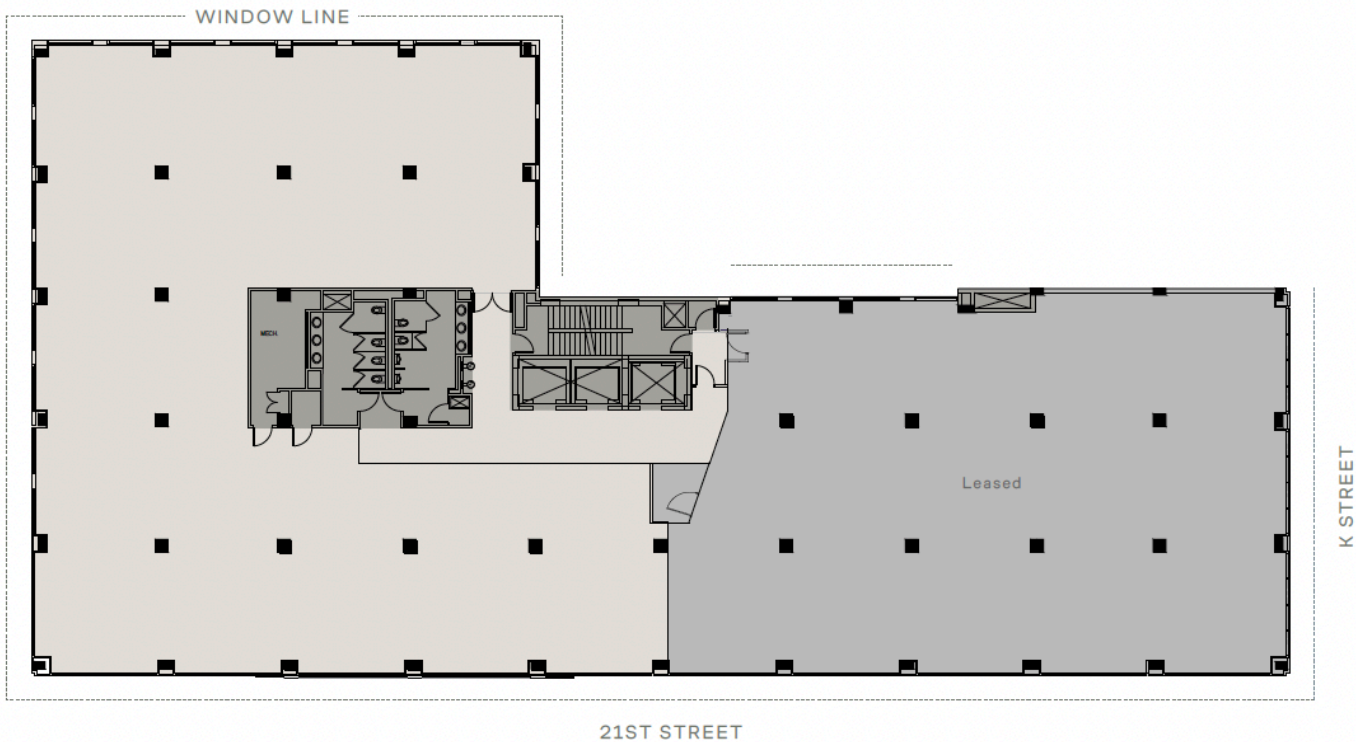

5TH FLOOR

Suite 550

9,461 RSF
SHELL CONDITION

AVAILABILITY

SPACE FEATURES

Light-filled floor plates allow for maximum efficiency

Stunning views and setbacks