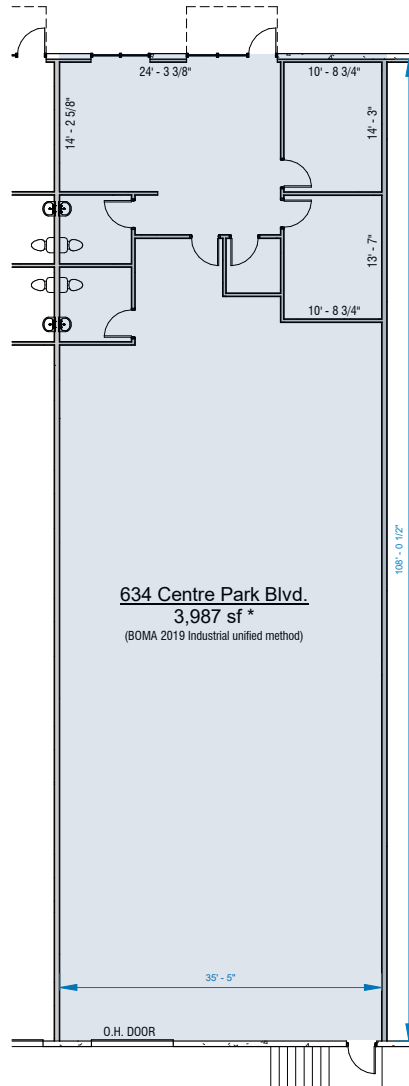

616-640 E Centre Park Blvd
DeSoto, Texas 75115

FOR LEASE

Suite 634
3,987 SF

2,955 SF Warehouse
1,032 SF Office Area

Giovanni Scardino
giovanni.scardino@streamrealty.com
847.612.8488

Jamie Jennings
jjennings@streamrealty.com
214.914.1809

STREAM®