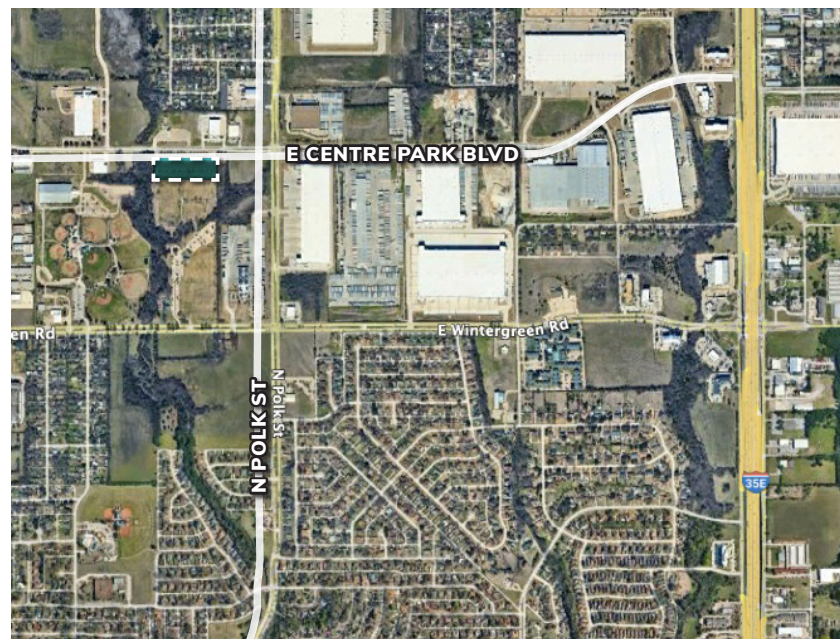

Giovanni Scardino
giovanni.scardino@streamrealty.com
847.612.8488

Jamie Jennings
jjennings@streamrealty.com
214.914.1809

STREAM®