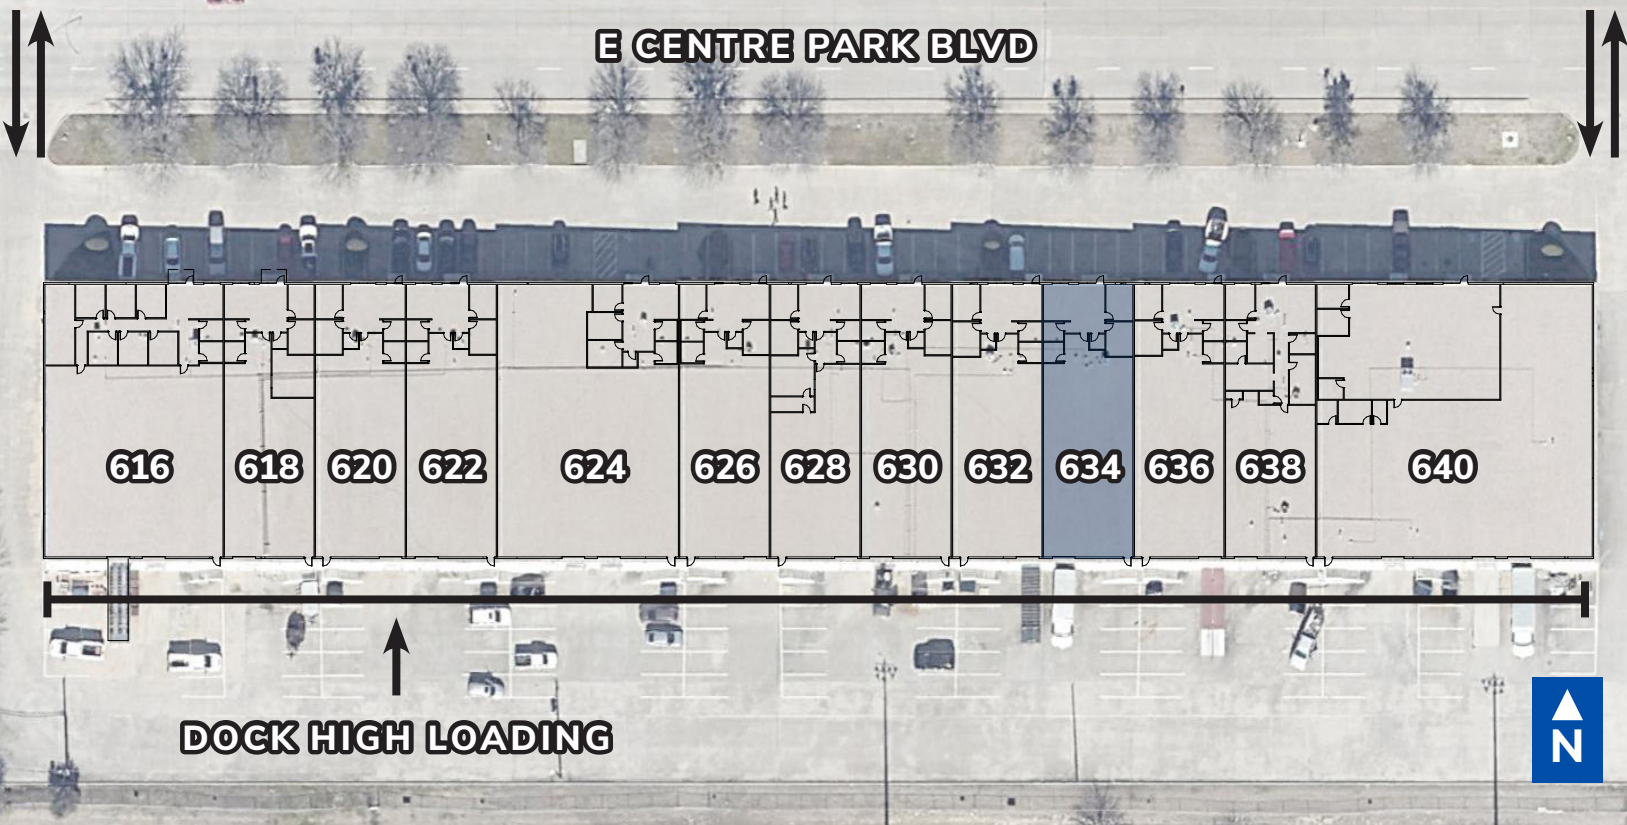

# 616-640 E Centre Park Blvd

DeSoto, Texas 75115

FOR LEASE

### Suite 634 - 3,987 SF

- Rear Load Building
- 2,955 SF Warehouse
- 1,032 SF Office
- 1 Dock
- 2 Offices
- 2 Restrooms

**Giovanni Scardino**  
giovanni.scardino@streamrealty.com  
847.612.8488

**Jamie Jennings**  
jjennings@streamrealty.com  
214.914.1809

**STREAM**<sup>®</sup>

616-640 E Centre Park Blvd  
DeSoto, Texas 75115

FOR LEASE

**Suite 634**  
**3,987 SF**

**2,955 SF Warehouse**  
**1,032 SF Office Area**

**Giovanni Scardino**  
giovanni.scardino@streamrealty.com  
847.612.8488