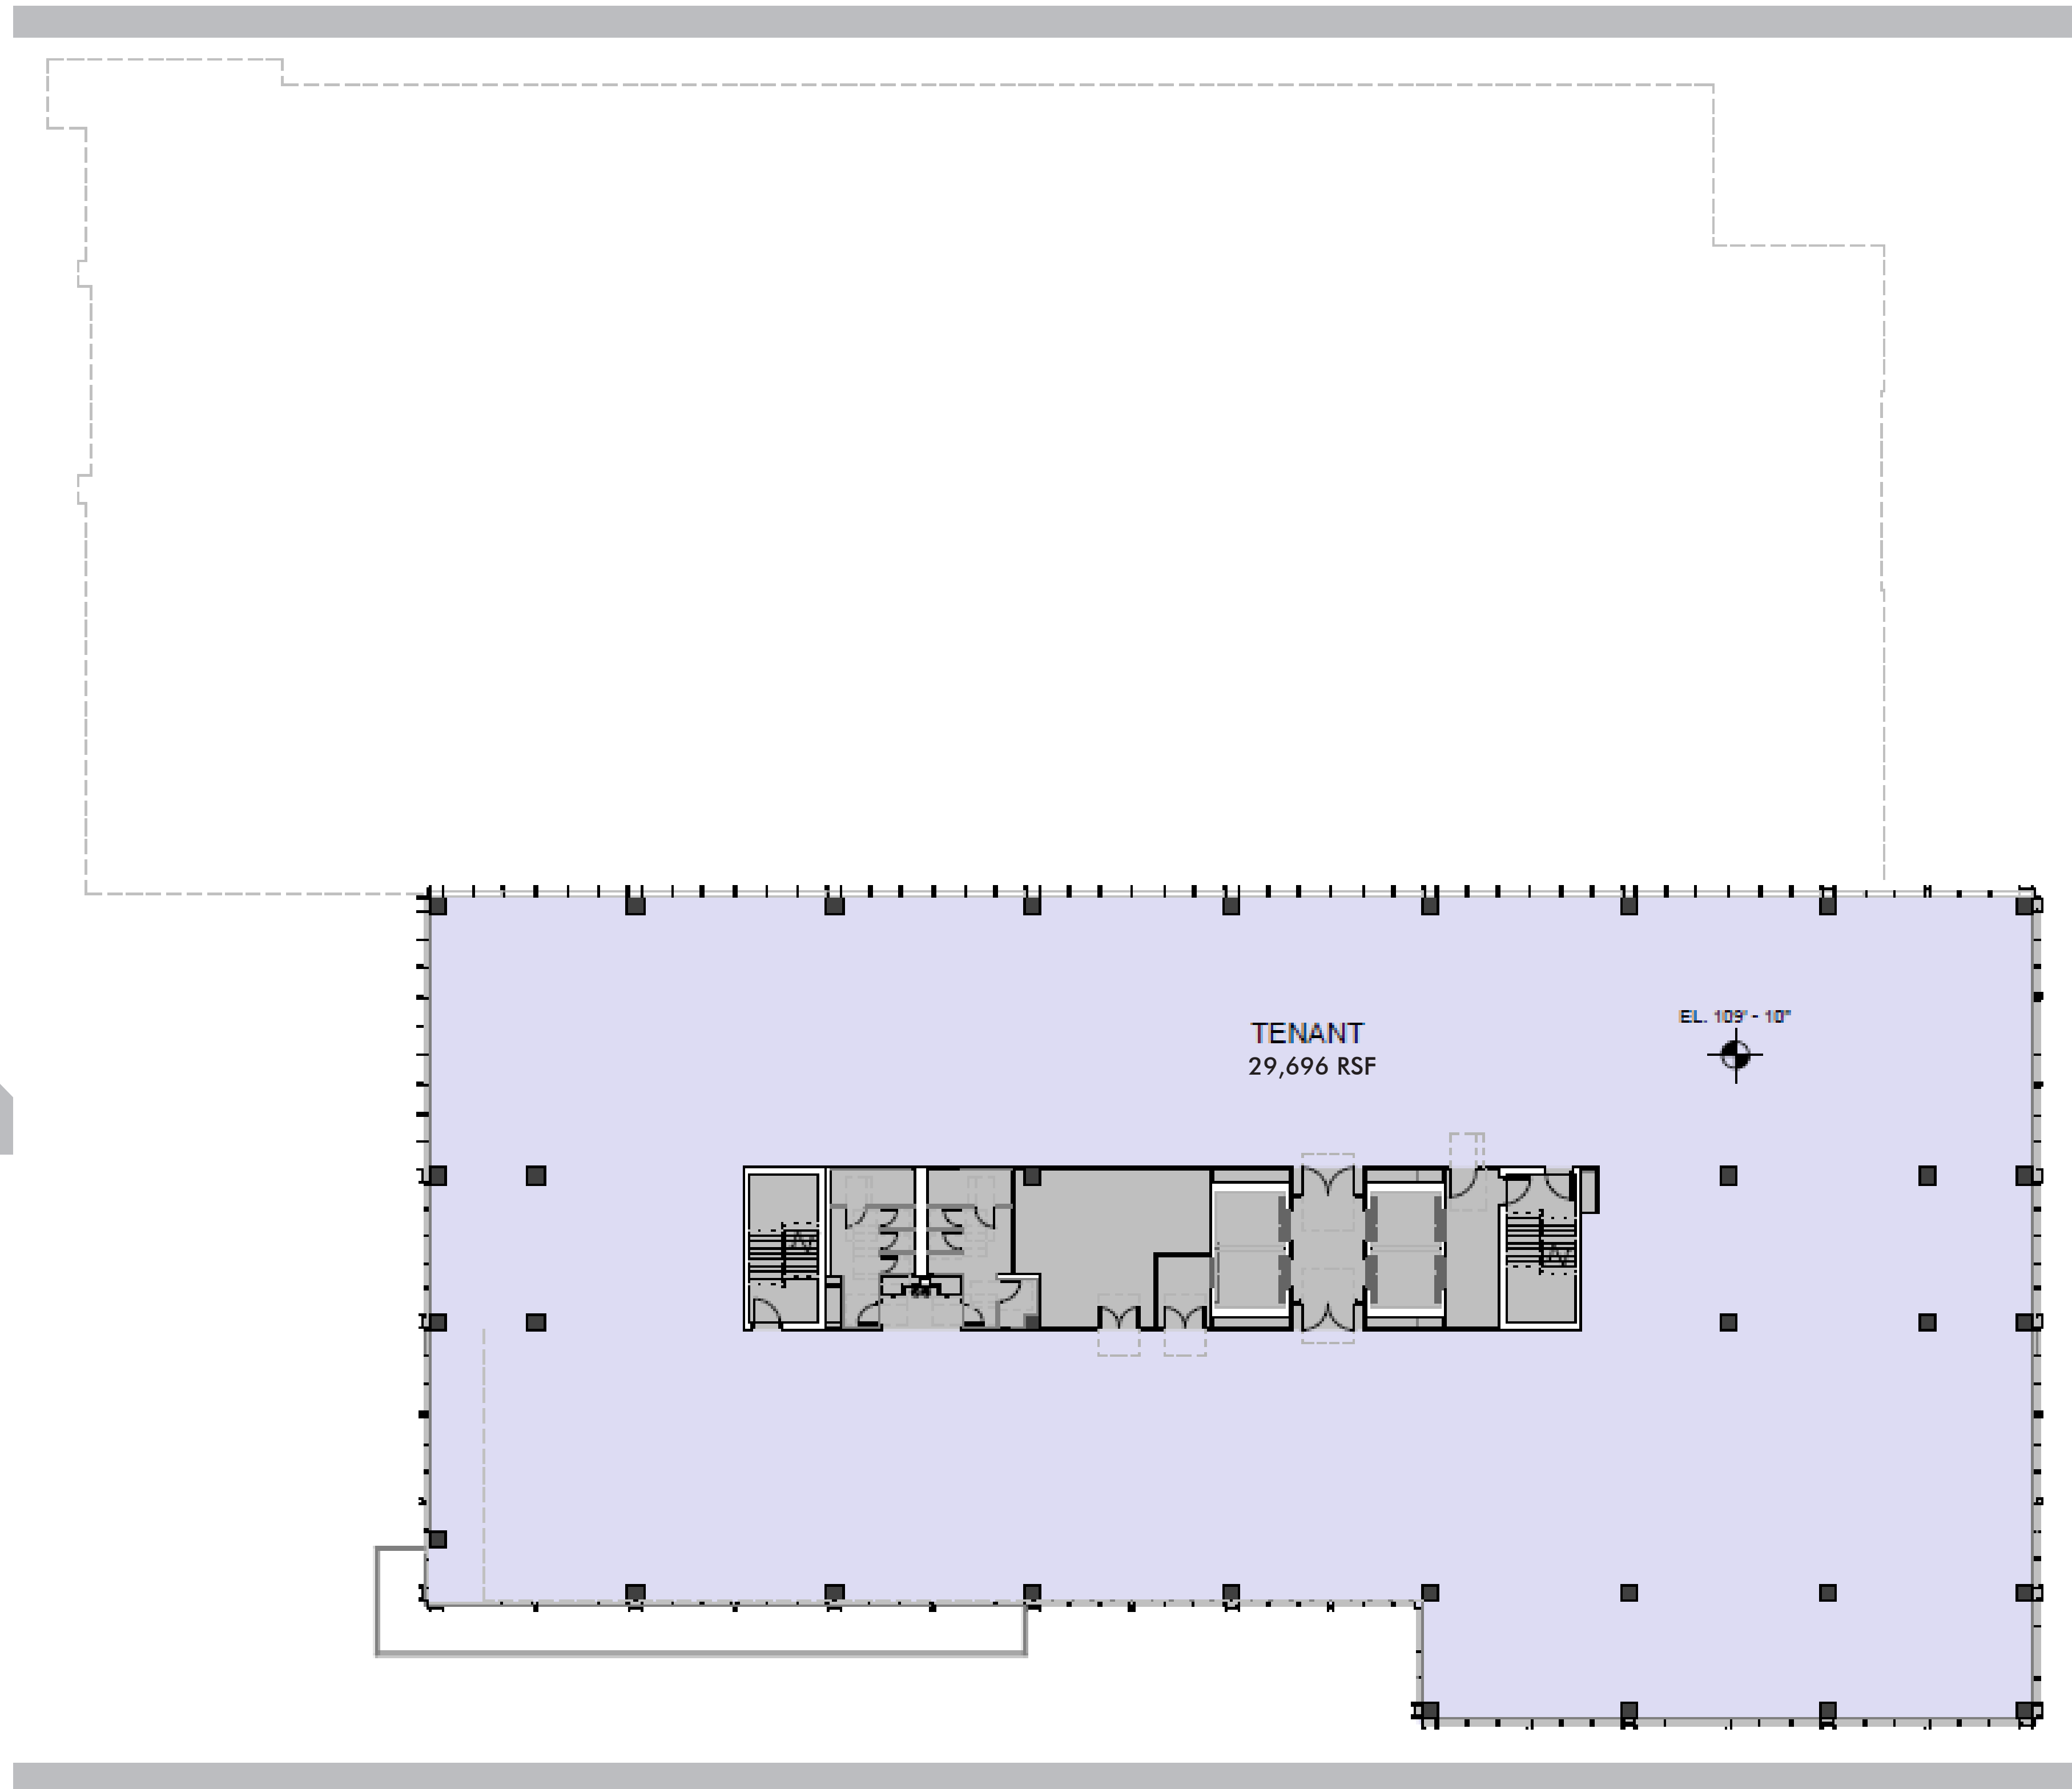

HEIGHTS 201

LEVEL 7
29,696 RSF

CONTACT US

Ryan Reynolds
Senior Vice President
ryan.reynolds@cbre.com
813.273.8470

James Garvey
Senior Vice President
jimmy.garvey@cbre.com
813.334.1602

Kristin Kenney
Vice President
kristin.kenney@cbre.com
813.273.8483