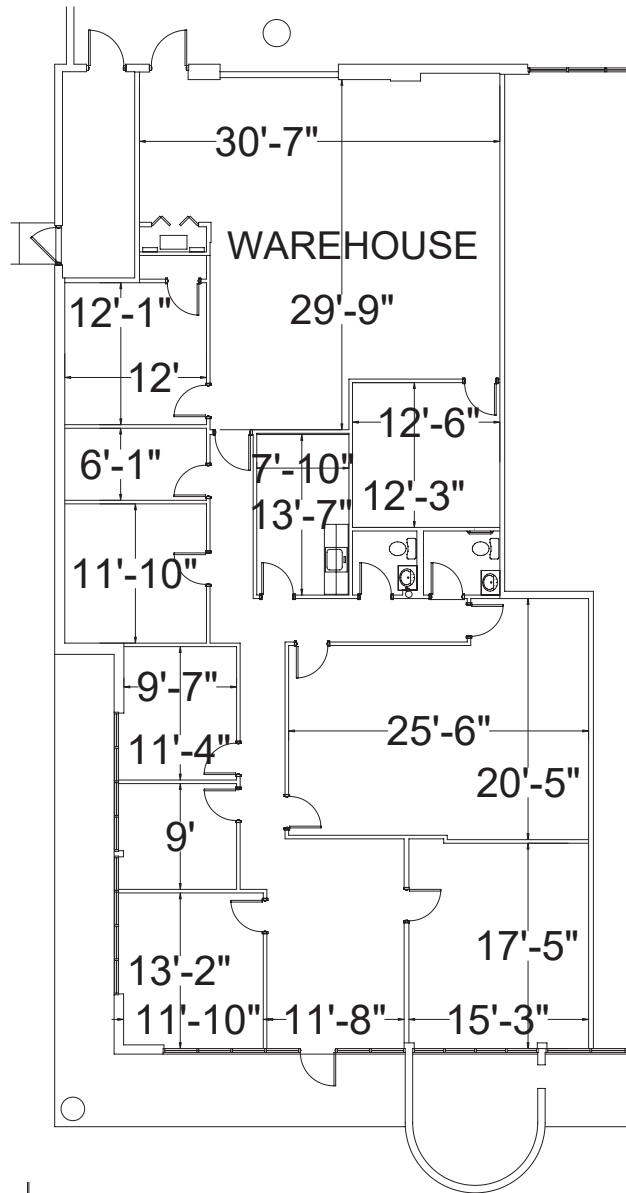

2860 Scherer Drive, St. Petersburg, FL

Suite 650: 2,992 RSF

KEY PLAN

For more information:

Kelli Hatton
+1 813.454.1619
khatton@naiburnsscalo.com

Coy Lowrey
+1 813.215.8168
clowrey@naiburnsscalo.com

5201 W Kennedy Blvd, Suite 925
Tampa, FL
+1 813.815.8360