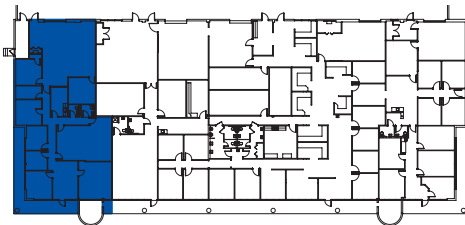

2860 Scherer Drive, St. Petersburg, FL

Suite 650: 2,992 RSF

KEY PLAN

For more information:

Kelli Hatton
+1 813.454.1619
khatton@naiburnsscalo.com

Coy Lowrey
+1 813.215.8168
clowrey@naiburnsscalo.com

5201 W Kennedy Blvd, Suite 925
Tampa, FL
+1 813.815.8360