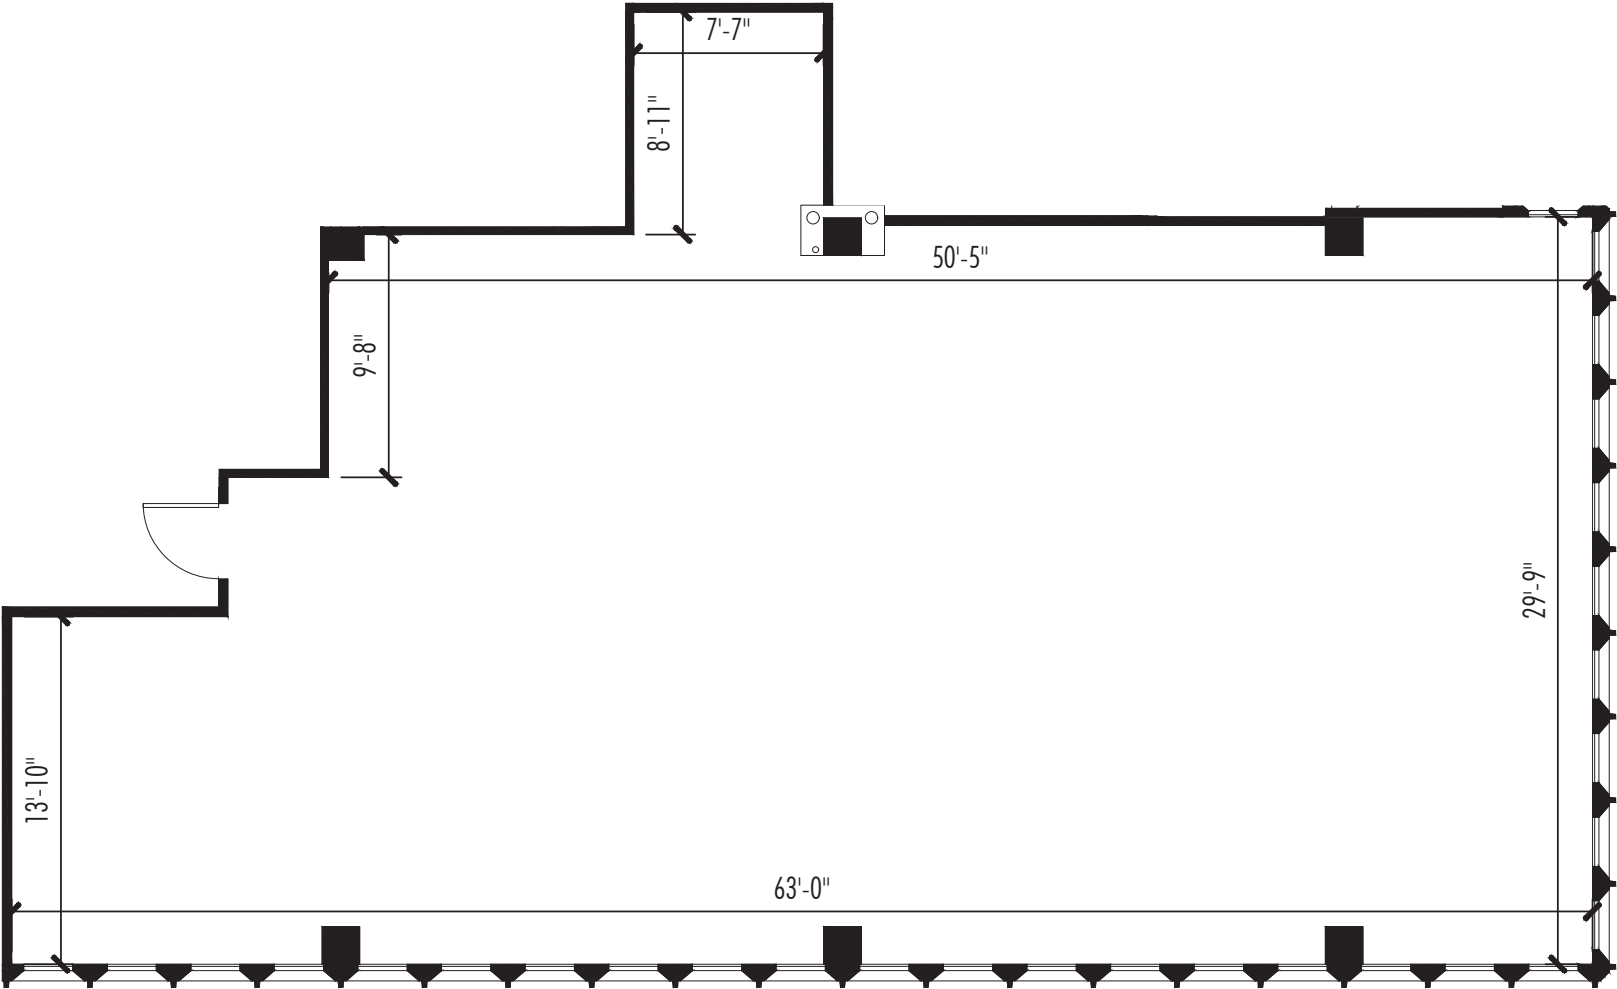

# TOWER 235, SUITE 1760

2,127 RSF

KEY PLAN

PEACHTREE  
CENTER

TRANSWESTERN