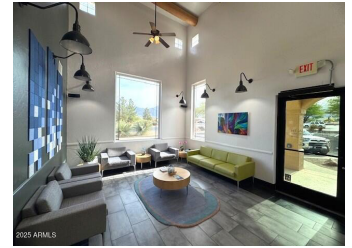

Exceptional Business or Medical Suite

3533 CANYON DE FLORES A | Sierra Vista, AZ

85650 \$4,723 | MLS: 7002939

Beautiful Medical/Professional Suite for Lease in Prime Location. Exceptional opportunity to lease a stunning suite in a highly sought-after area. Located in a Class A building with excellent visibility & prominent signage. The suite features an impressive entry and waiting area with soaring 20-foot ceilings. The interior includes well-appointed offices & exam rooms, along with a private rear entry & parking. The surrounding area is home to a variety of successful businesses & respected medical professionals, making it an ideal environment for your business to grow & thrive.

Property Features:

- Excellent Location with High Visibility
- Natural Light & Mountain Views
- 20' Ceilings in Welcoming Lobby
- Multiple Exam Rooms & Private Offices
- Lab/Procedure Room

Michelle Hagele