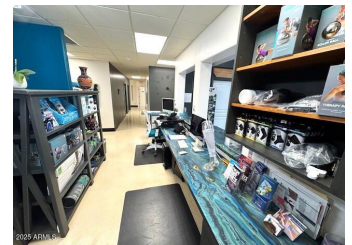

Exceptional Business or Medical Suite

3533 CANYON DE FLORES A | Sierra Vista, AZ

85650 \$4,723 | MLS: 7002939

Beautiful Medical/Professional Suite for Lease in Prime Location. Exceptional opportunity to lease a stunning suite in a highly sought-after area. Located in a Class A building with excellent visibility & prominent signage. The suite features an impressive entry and waiting area with soaring 20-foot ceilings. The interior includes well-appointed offices & exam rooms, along with a private rear entry & parking. The surrounding area is home to a variety of successful businesses & respected medical professionals, making it an ideal environment for your business to grow & thrive.

Property Features:

- Excellent Location with High Visibility
- Natural Light & Mountain Views
- 20' Ceilings in Welcoming Lobby
- Multiple Exam Rooms & Private Offices
- Lab/Procedure Room

Michelle Hagele