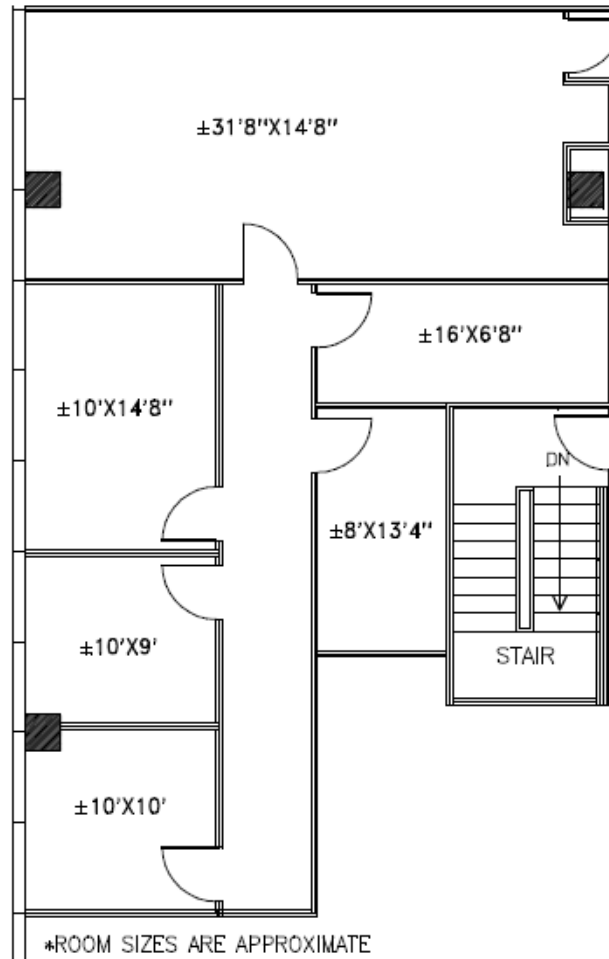

8600 FREEPORT | 8600 FREEPORT PARKWAY, IRVING, TX 75063

AVAILABLE

SUITE 225 | 1,593 RSF AVAILABLE

FOR MORE INFORMATION, PLEASE CONTACT:

LINDSAY WOLCOTT BROWN | 214.538.6224
Vice President
Lindsay.Wolcott@foundrycommercial.com