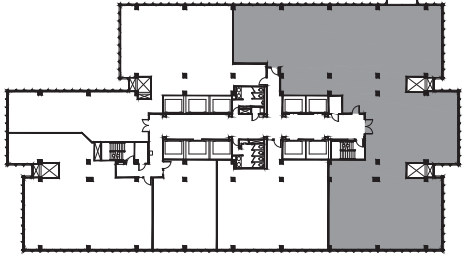

# TOWER 229, SUITE 500

6,662 RSF

KEY PLAN