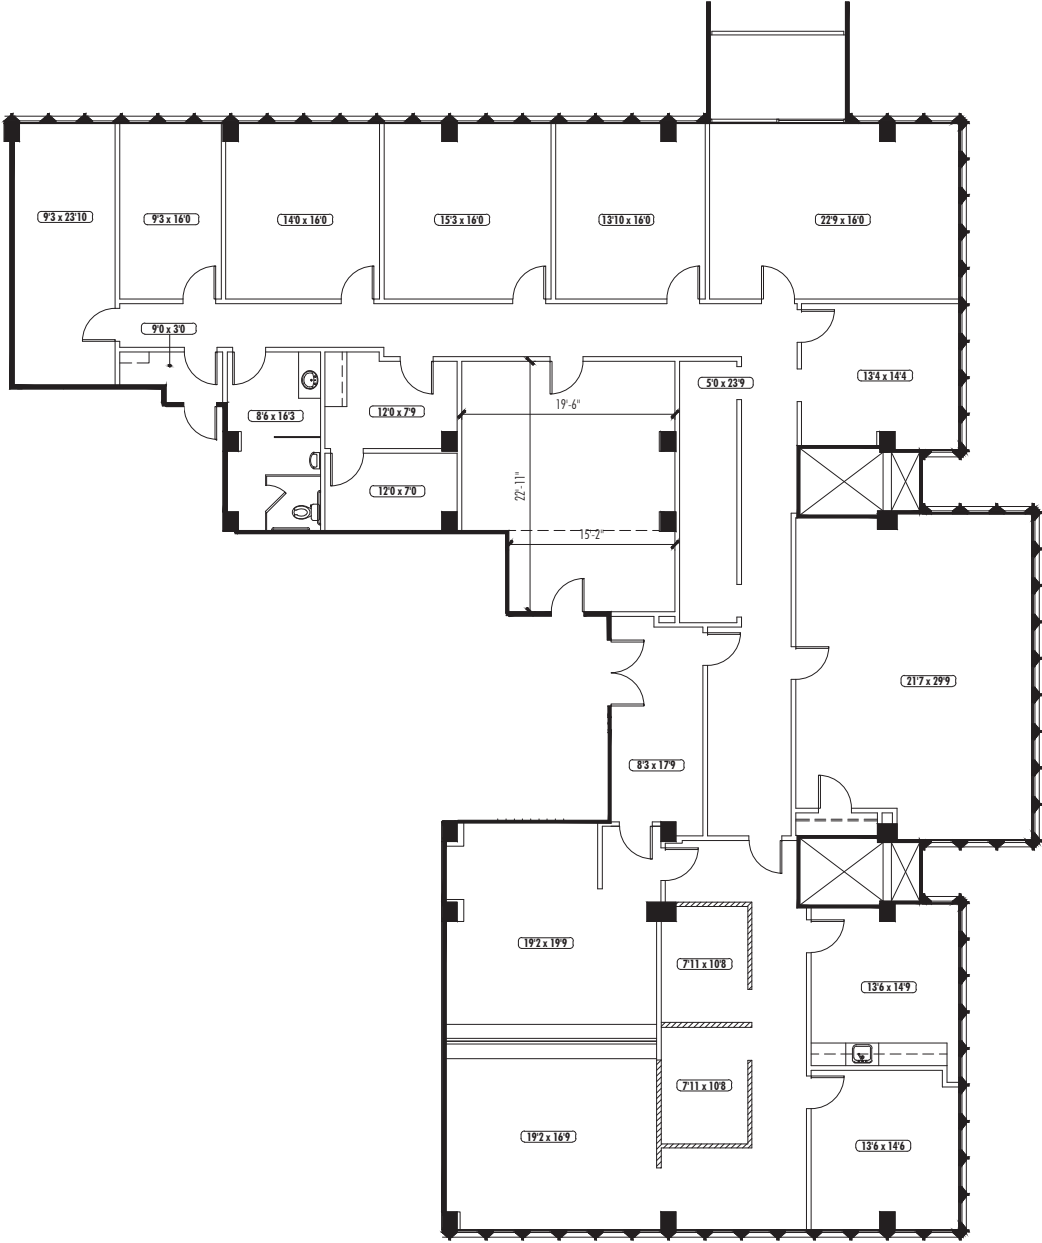

# TOWER 229, SUITE 500

6,662 RSF

KEY PLAN