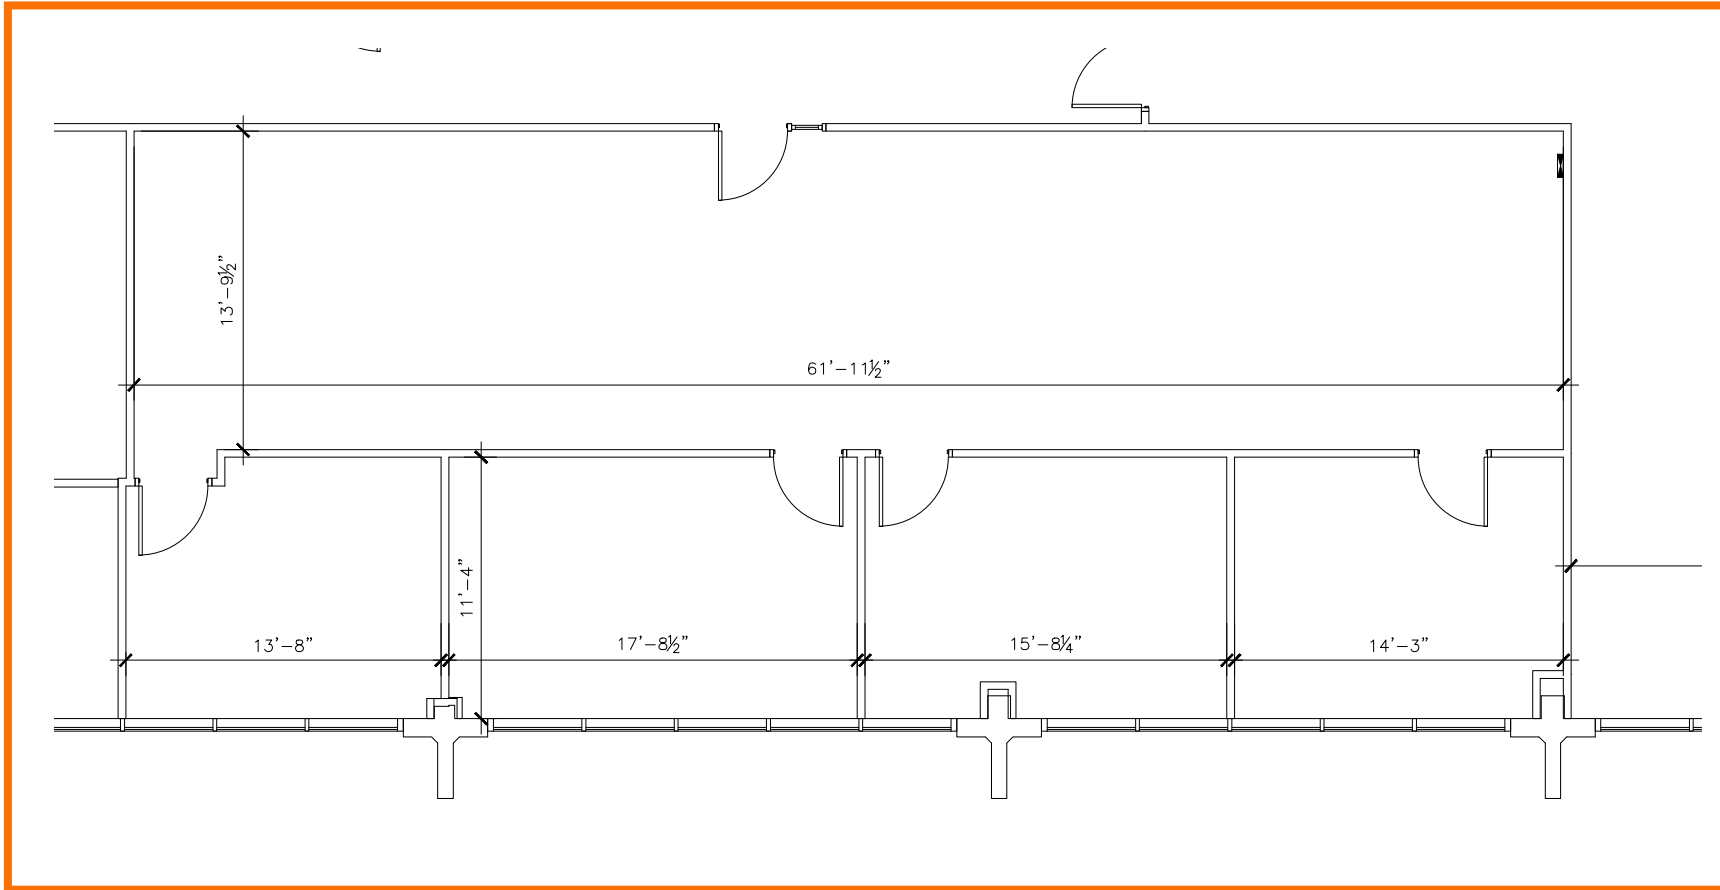

# FLOOR PLANS Fourth Floor

Suite 470 | SF: 1,772

For information contact:  
**IGNACIO FELLER**  
Commercial Real Estate Director  
(847) 777-9513  
ifeller@ohareoffices.com  
OhareOffices.com