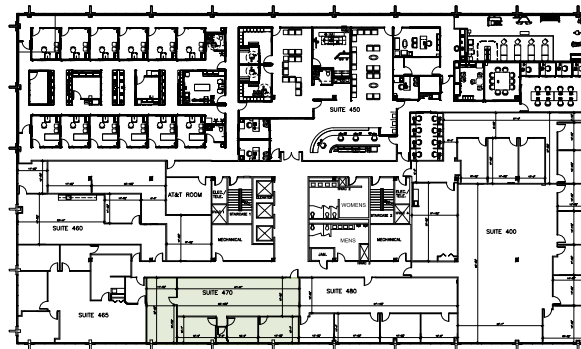

# FLOOR PLANS Fourth Floor

Suite 470 | SF: 1,772

For information contact:  
**IGNACIO FELLER**  
Commercial Real Estate Director  
(847) 777-9513  
ifeller@ohareoffices.com  
OhareOffices.com