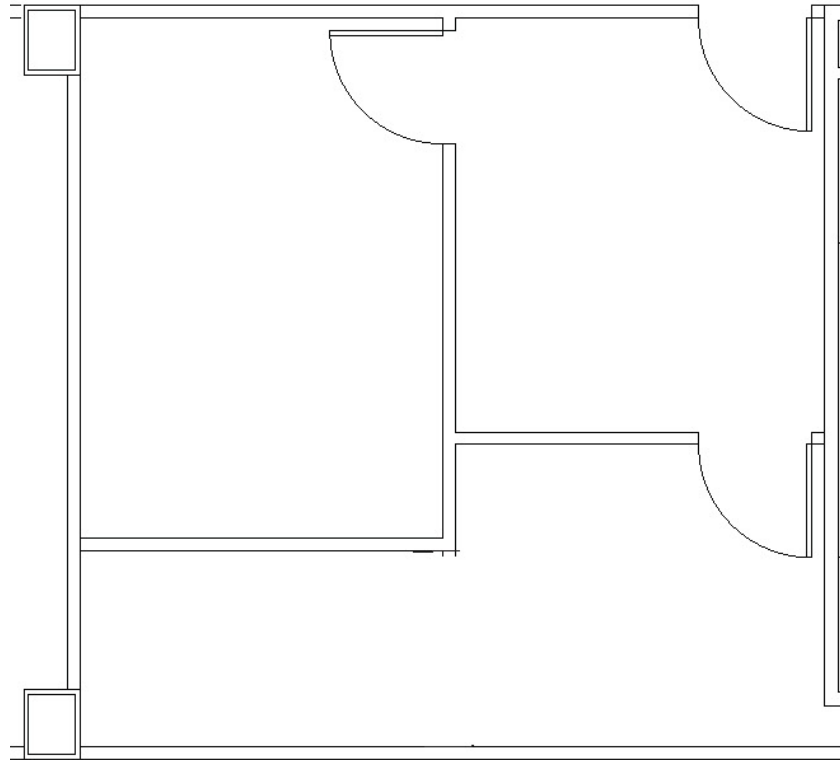

SUITE 402

455 RSF

FOR LEASING INFORMATION:

Matt Pruitt | Christian Canion | Harrison Biro
+1 713 425 5857