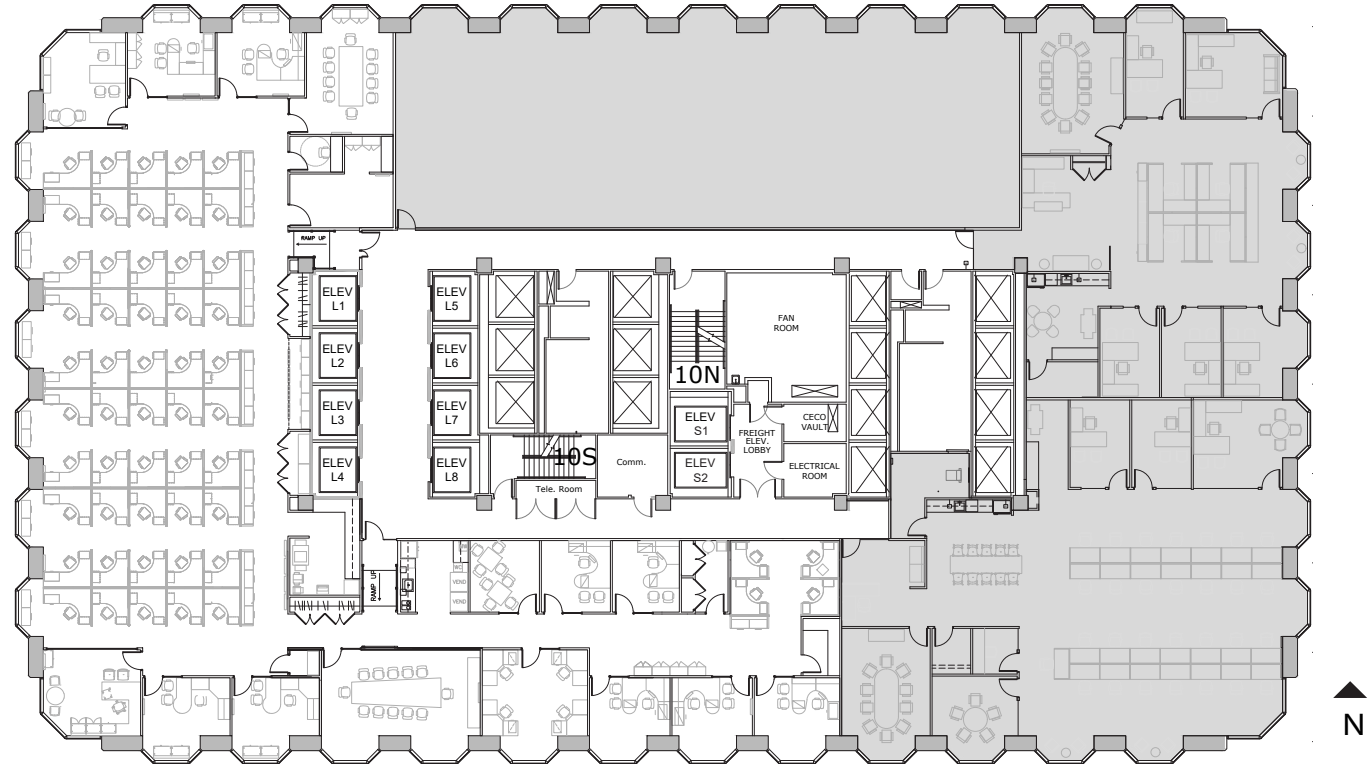

S FINANCIAL PLACE

SUITE 1000

11,847 RSF

Mike Curran
mike.curran@jll.com
312 228 2079

Belle Spinell
312 245 4812
isabella.spinell@jll.com

BEACON
CAPITAL PARTNERS