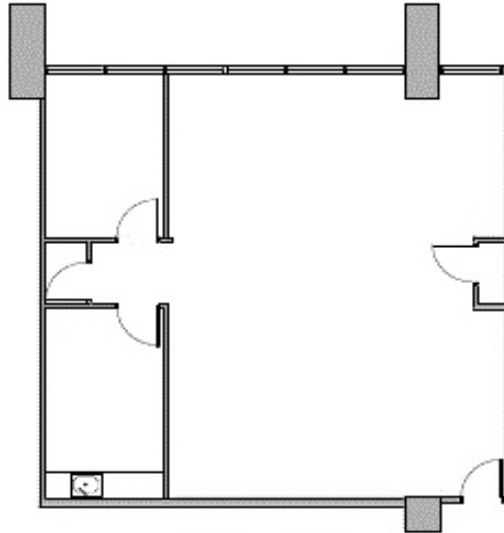

CARILLON TOWERS

13601 PRESTON RD, DALLAS, TX 75240

SUITE: E0930

RSF: 1,395

SUITE FEATURES:

- Large open Area
- 1 Window Office
- 2 Storage Closets
- Break room with sink
- 1 entrance

CALL TO SCHEDULE A TOUR TODAY!

DallasLeasing@BoxerProperty.com

(214) 651-RENT (7368)

www.boxerproperty.com