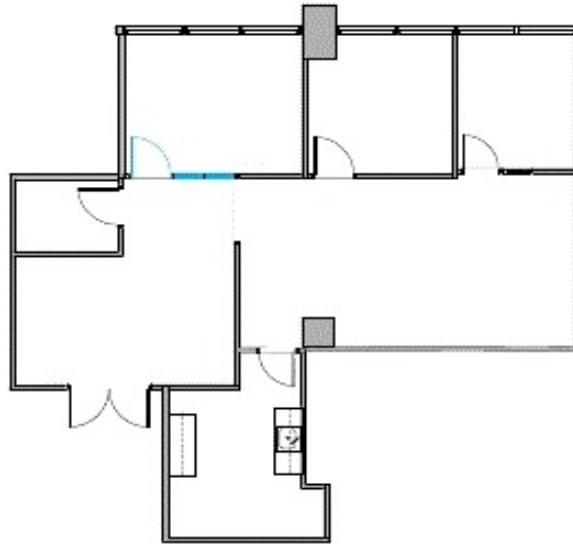

CALL TO SCHEDULE A TOUR TODAY!

DallasLeasing@BoxerProperty.com

(214) 651-RENT (7368)

www.boxerproperty.com

CARILLON TOWERS

13601 PRESTON RD, DALLAS, TX 75240

SUITE: W0460

RSF: 1,364

SUITE FEATURES:

- Reception Area
- 2 Window Offices
- 1 Conference Room
- 1 Bullpen
- Kitchen
- Break Area
- Sink
- File Or Storage Area
- 1 Entrance

CALL TO SCHEDULE A TOUR TODAY!

DallasLeasing@BoxerProperty.com