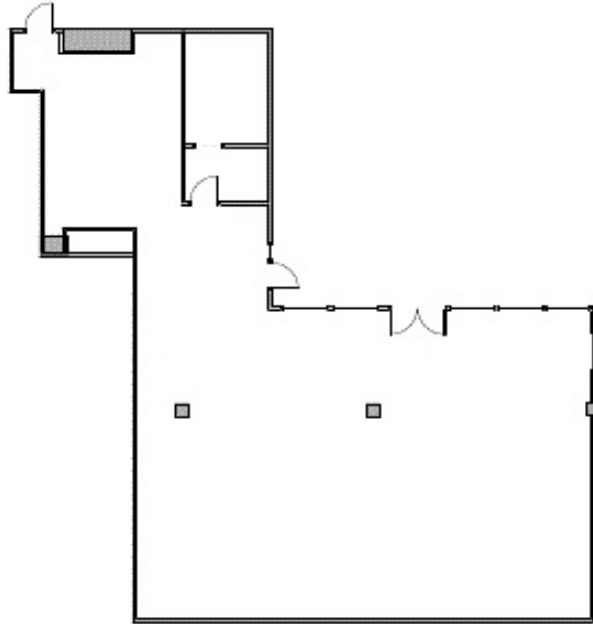

www.boxerproperty.com

CARILLON TOWERS

13601 PRESTON RD, DALLAS, TX 75240

SUITE: C-15

RSF: 2,964

SUITE FEATURES:

Basement shell space

large open area with 2 interior and one exterior entrance.