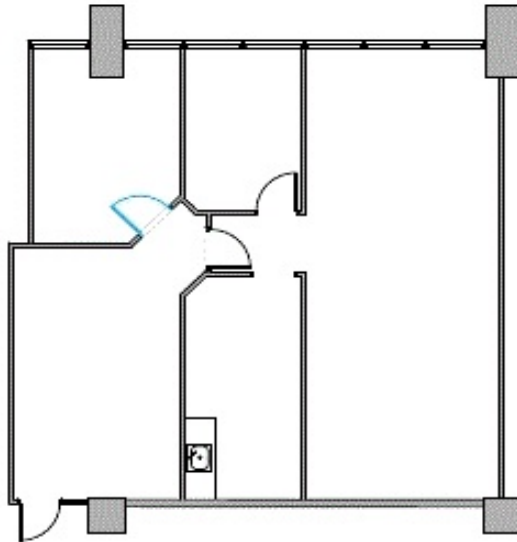

CARILLON TOWERS

13601 PRESTON RD, DALLAS, TX 75240

SUITE: E1090

RSF: 1,503

SUITE FEATURES:

- Reception Area
- 1 Window Office
- 1 conference room
- 1 Bullpen
- Break Area
- Sink
- 1 Entrance

CALL TO SCHEDULE A TOUR TODAY!