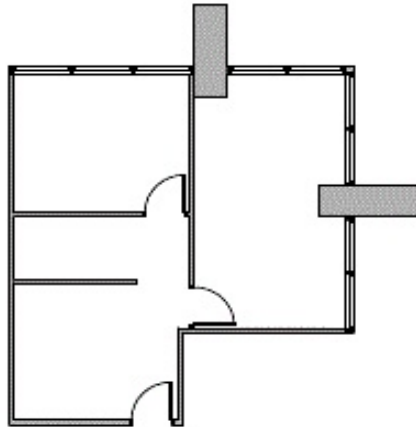

CARILLON TOWERS

13601 PRESTON RD, DALLAS, TX 75240

SUITE: W0740

SUITE FEATURES:

Reception
open area
and 2 window offices

CALL TO SCHEDULE A TOUR TODAY!

DallasLeasing@BoxerProperty.com

(214) 651-RENT (7368)

www.boxerproperty.com