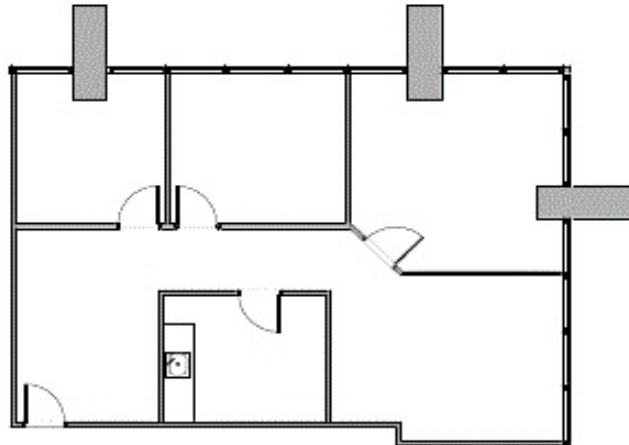

CARILLON TOWERS

13601 PRESTON RD, DALLAS, TX 75240

SUITE: W0630

RSF: 1,395

SUITE FEATURES:

Reception Area
3 Window Offices
1 Bullpen
Kitchen
Sink

CALL TO SCHEDULE A TOUR TODAY!

DallasLeasing@BoxerProperty.com

(214) 651-RENT (7368)

www.boxerproperty.com