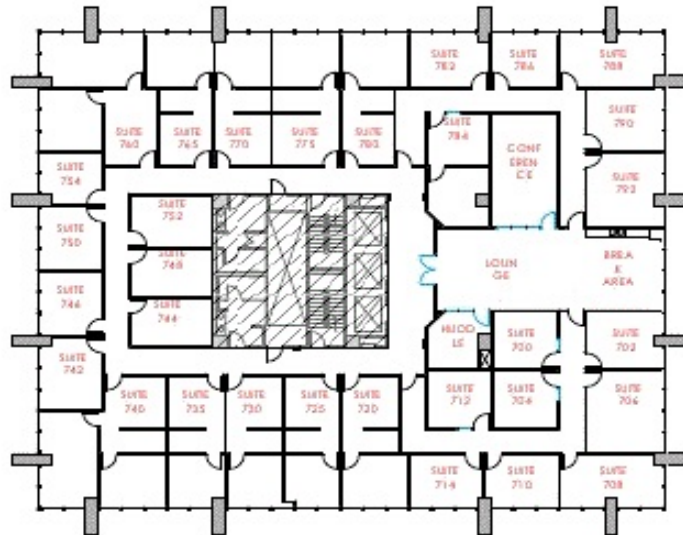

CARILLON TOWERS

13601 PRESTON RD, DALLAS, TX 75240

SUITE: W700.01

RSF: 12,203

SUITE FEATURES:

- Reception Area
- 24 Window Offices
- 7 Interior Offices
- 1 Conference Room
- 1 Bullpen
- Open Area
- 1 Rest Room
- Corner Location
- 1 Entrance

CALL TO SCHEDULE A TOUR TODAY!