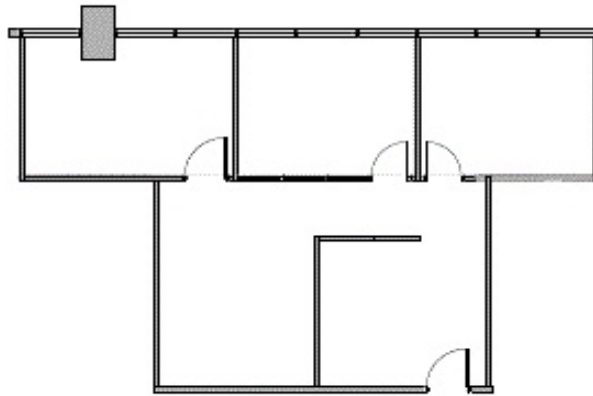

- Reception Area
- 3 Window Offices
- Break Area
- Corner Location
- 1 Entrance

CALL TO SCHEDULE A TOUR TODAY!

CARILLON TOWERS

13601 PRESTON RD, DALLAS, TX 75240

SUITE: W0450

RSF: 1,059

SUITE FEATURES:

- Reception Area
- 2 Window Offices
- 1 Conference Room
- 1 Bullpen
- 1 Entrance