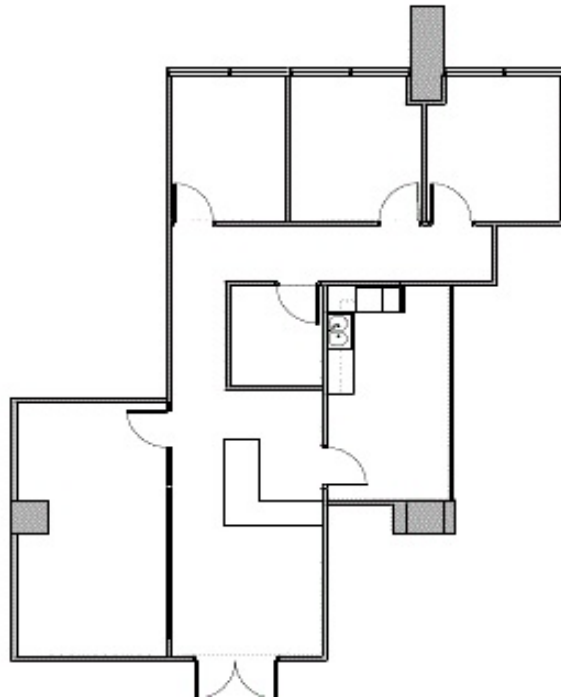

CARILLON TOWERS

13601 PRESTON RD, DALLAS, TX 75240

SUITE: W0800

RSF: 1,416

SUITE FEATURES:

Reception Area

Tile Entry

Conference Room with floor to ceiling glass

3 Window Offices

Kitchen/Breakroom with sink
dishwasher & cabinets!

CALL TO SCHEDULE A TOUR TODAY!

DallasLeasing@BoxerProperty.com

(214) 651-RENT (7368)

www.boxerproperty.com