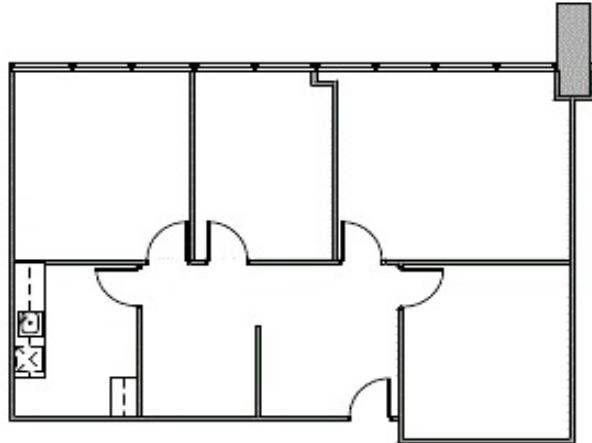

CARILLON TOWERS

13601 PRESTON RD, DALLAS, TX 75240

SUITE: E0705

RSF: 1,390

SUITE FEATURES:

Reception
Open area
2 window office
with kitchen
sink
File Or Storage Area.

CALL TO SCHEDULE A TOUR TODAY!

DallasLeasing@BoxerProperty.com

(214) 651-RENT (7368)

www.boxerproperty.com