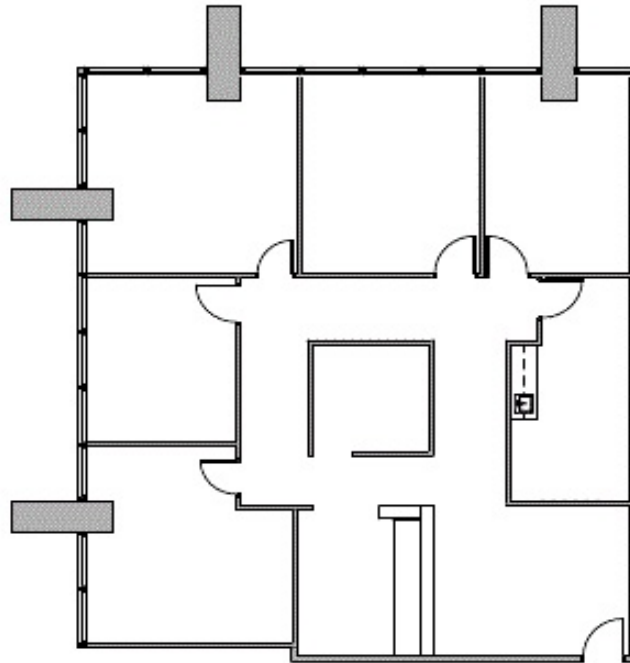

SUITE: E0100

**Floorplan
image not
available**

SUITE FEATURES:

Reception Area
2 Window Offices
Kitchen
Break Area
Sink
File Or Storage Area
Corner Location
1 Entrance LEASING OFFICE

CALL TO SCHEDULE A TOUR TODAY!

DallasLeasing@BoxerProperty.com

(214) 651-RENT (7368)

www.boxerproperty.com

CARILLON TOWERS

13601 PRESTON RD, DALLAS, TX 75240

SUITE: W0206

RSF: 2,240

SUITE FEATURES:

- Reception Area
- 5 Window Offices
- Kitchen
- Sink
- File Or Storage Area
- 1 Closets
- Corner Location
- 1 Entrance

CALL TO SCHEDULE A TOUR TODAY!

DallasLeasing@BoxerProperty.com

(214) 651-RENT (7368)