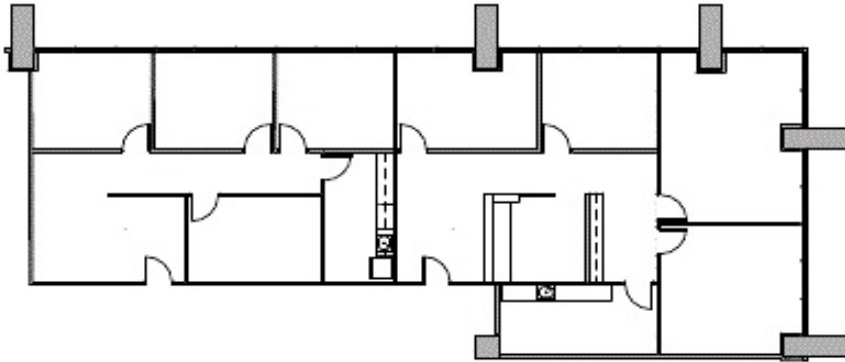

(214) 651-RENT (7368)

www.boxerproperty.com

CARILLON TOWERS

13601 PRESTON RD, DALLAS, TX 75240

SUITE: E420.02

RSF: 3,192

SUITE FEATURES:

- 7 Window Offices
- 1 Interior Office
- 2 Entrances