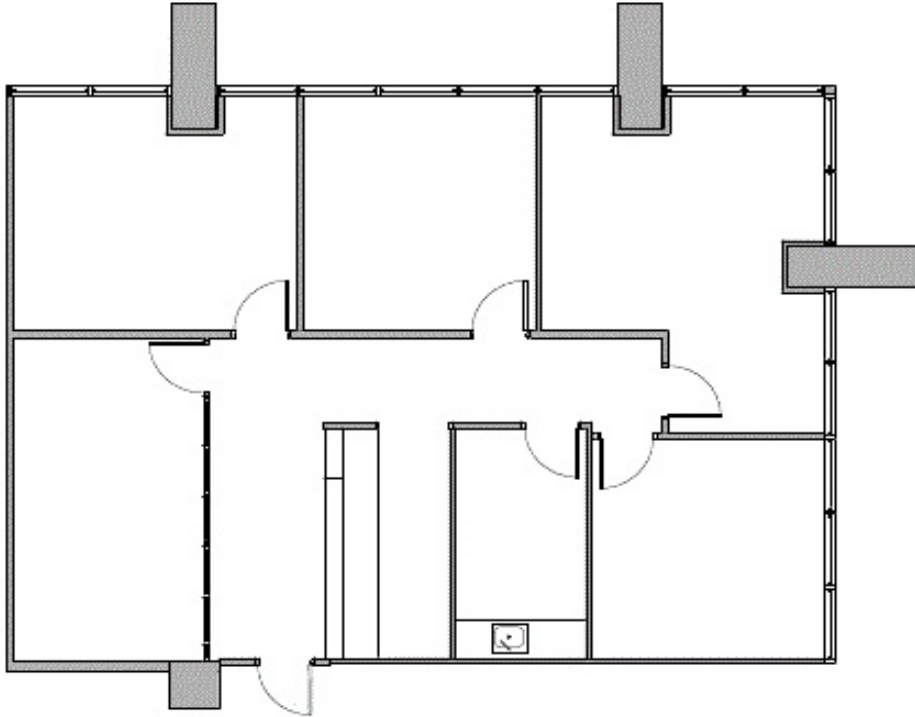

CARILLON TOWERS

13601 PRESTON RD, DALLAS, TX 75240

SUITE: E0575

RSF: 1,835

SUITE FEATURES:

Reception Area with built-in granite reception desk with granite counter. 4 Window Offices

1 Conference Room

Kitchen

Sink

Corner Location

CALL TO SCHEDULE A TOUR TODAY!

DallasLeasing@BoxerProperty.com

(214) 651-RENT (7368)

www.boxerproperty.com