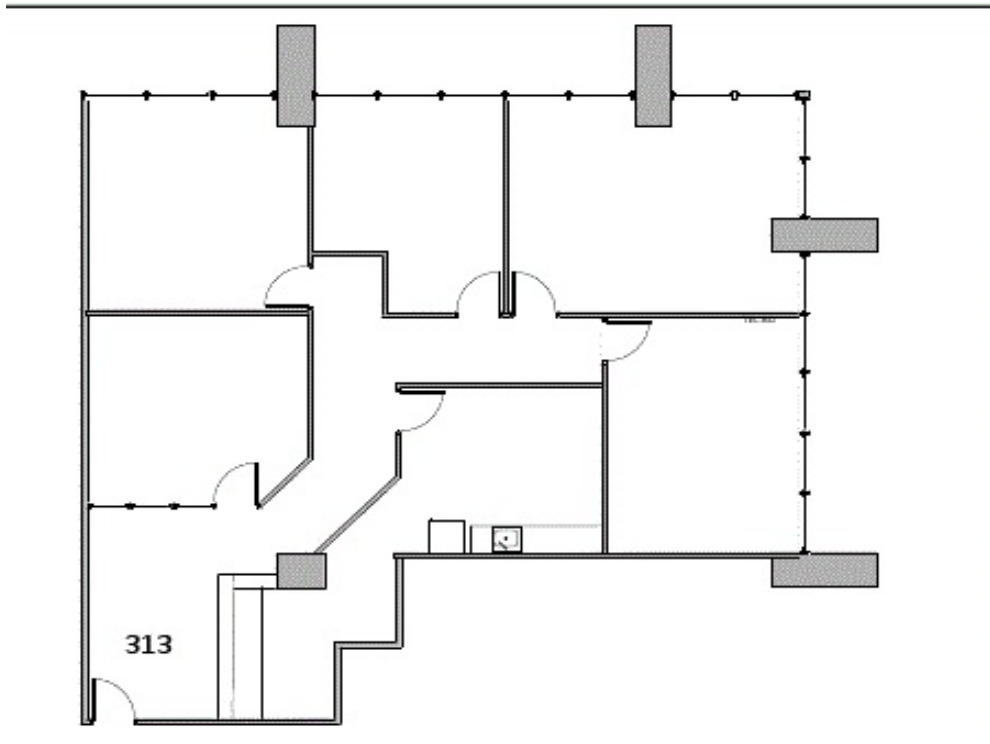

CARILLON TOWERS

13601 PRESTON RD, DALLAS, TX 75240

SUITE: W0313

RSF: 2,313

SUITE FEATURES:

Tile entry
with built-in reception desk
4 large executive window offices
1 conference room
kitchen/storage area.

CALL TO SCHEDULE A TOUR TODAY!

DallasLeasing@BoxerProperty.com

(214) 651-RENT (7368)

www.boxerproperty.com