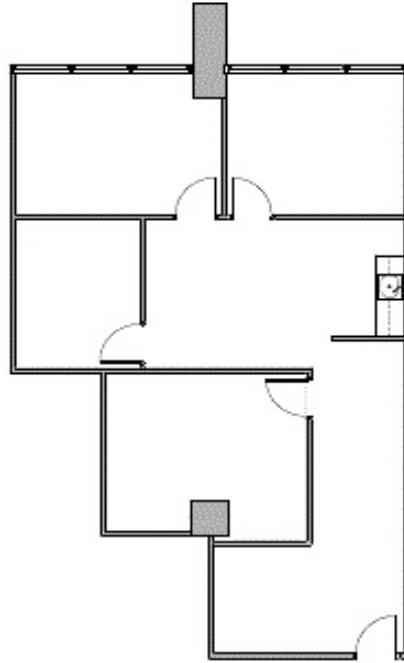

CALL TO SCHEDULE A TOUR TODAY!

DallasLeasing@BoxerProperty.com

(214) 651-RENT (7368)

www.boxerproperty.com

CARILLON TOWERS

13601 PRESTON RD, DALLAS, TX 75240

SUITE: W0312

RSF: 1,331

SUITE FEATURES:

- Reception Area with tile entry
- 2 Large Window Offices
- 2 Interior Offices
- Coffee bar area with sink & dishwasher!

CALL TO SCHEDULE A TOUR TODAY!

DallasLeasing@BoxerProperty.com

(214) 651-RENT (7368)