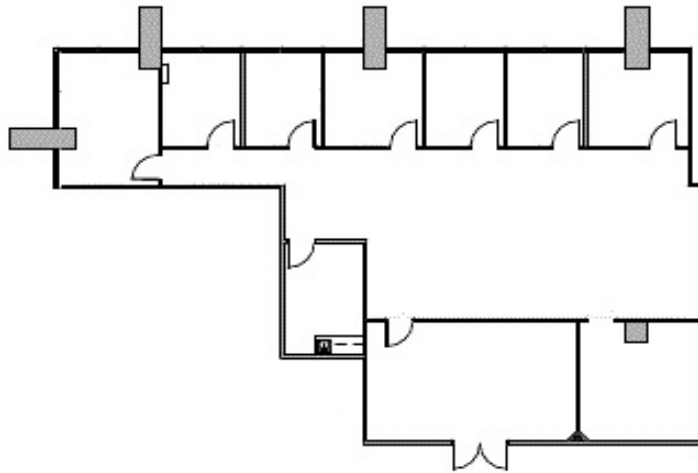

CALL TO SCHEDULE A TOUR TODAY!

DallasLeasing@BoxerProperty.com

(214) 651-RENT (7368)

www.boxerproperty.com

CARILLON TOWERS

13601 PRESTON RD, DALLAS, TX 75240

SUITE: W0400

RSF: 2,790