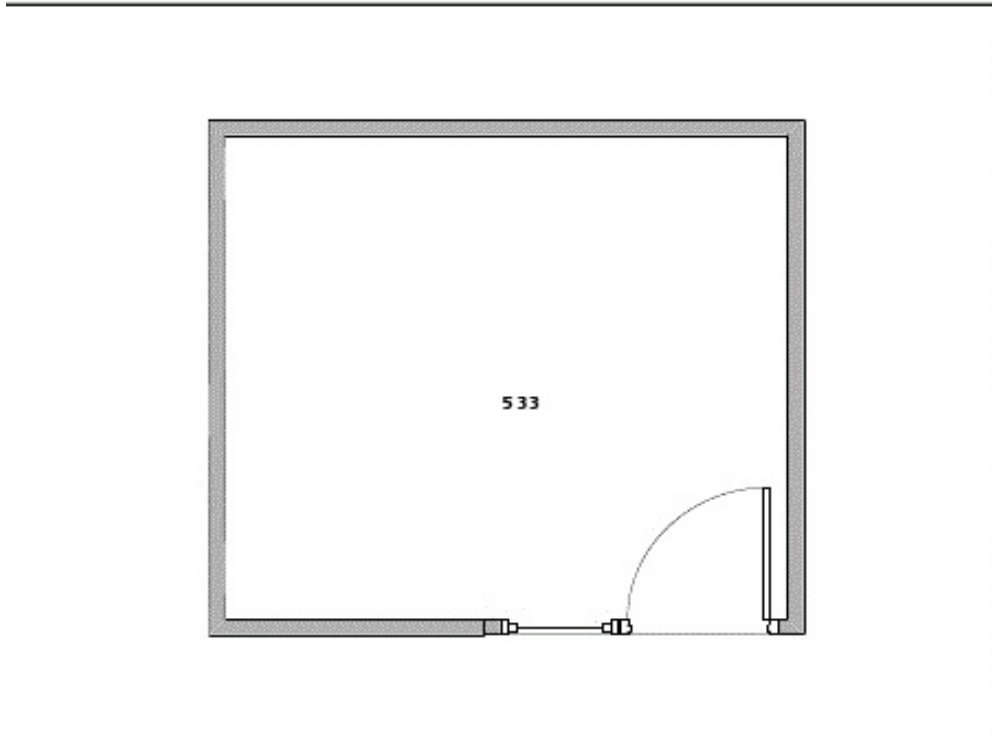

CALL TO SCHEDULE A TOUR TODAY!

DallasLeasing@BoxerProperty.com

(214) 651-RENT (7368)

www.boxerproperty.com

CARILLON TOWERS

13601 PRESTON RD, DALLAS, TX 75240

SUITE: W0533

SUITE FEATURES: