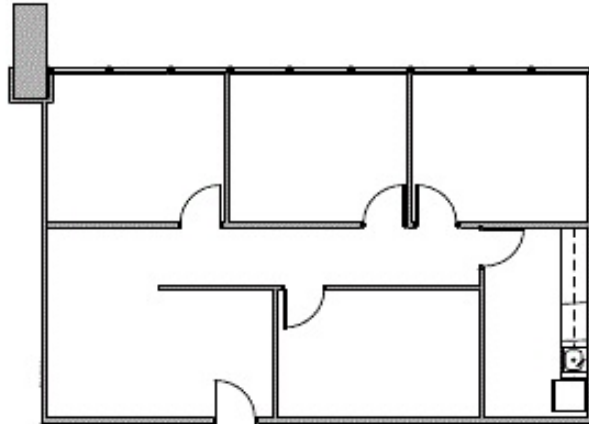

CARILLON TOWERS

13601 PRESTON RD, DALLAS, TX 75240

SUITE: E0420

RSF: 1,336

SUITE FEATURES:

Reception
3 window offices
one interior office
kitchen

CALL TO SCHEDULE A TOUR TODAY!

DallasLeasing@BoxerProperty.com

(214) 651-RENT (7368)

www.boxerproperty.com