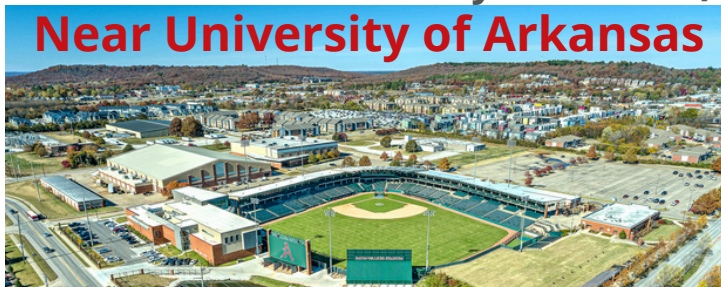

3 Duplexes Northwest Arkansas

4235 Santa Fe and 943 & 959 S Ruppel Rd

Fayetteville, AR 72704

Near University of Arkansas

On Fayetteville Trail System

Fayetteville Vacancy <1%

Fairly New

Completed February 2023