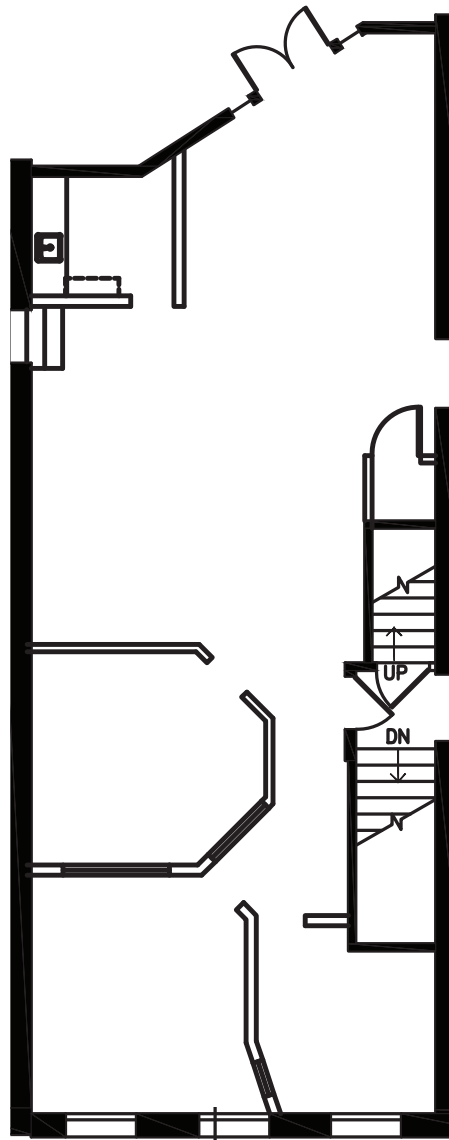

SUITE 204  
1,588 SF

---

W. Ryan Stout  
303.813.6448  
ryan.stout@cushwake.com

Zachary T. Williams  
303.813.6474  
zach.williams@cushwake.com

Caitlin I. Ellenson  
303.312.1914  
caitlin.ellenson@cushwake.com