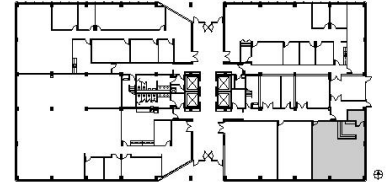

1101 Perimeter Drive
Suite 175
1101 Perimeter Drive
Schaumburg, IL 60173
[Click for Virtual Tour](#)

HAMILTON PARTNERS
www.hamiltonpartners.com

SUITE FEATURES

- [Click here for virtual tour](#)
- [1st Floor Location](#)

FIRST FLOOR PLAN

DETAILS

Square Feet: 1,300 S.F.
Net Rent: \$10.50/S.F.
OP. Expense: \$7.13/S.F.
Tax: \$3.04/S.F.
Gross Rent: \$20.67/S.F.

SPACE PLAN

HAMILTON PARTNERS - Sponsoring Broker

Patrick McKillen

pmckillen@hpre.com