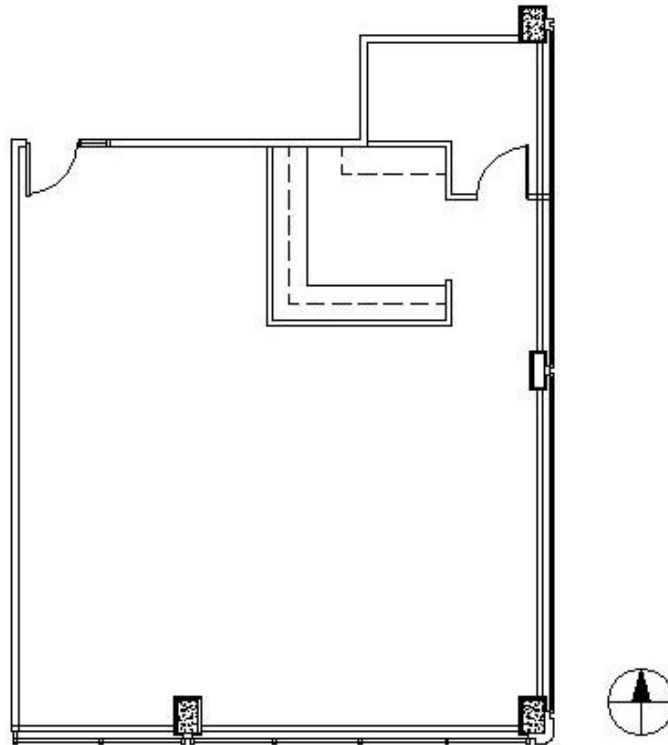

1101 Perimeter Drive
Suite 175
1101 Perimeter Drive
Schaumburg, IL 60173
[Click for Virtual Tour](#)

HAMILTON PARTNERS
www.hamiltonpartners.com

SUITE FEATURES

- [Click here for virtual tour](#)
- [1st Floor Location](#)

FIRST FLOOR PLAN

DETAILS

Square Feet: 1,300 S.F.
Net Rent: \$10.50/S.F.
OP. Expense: \$7.13/S.F.
Tax: \$3.04/S.F.
Gross Rent: \$20.67/S.F.

SPACE PLAN

HAMILTON PARTNERS - Sponsoring Broker

Patrick McKillen

pmckillen@hpre.com