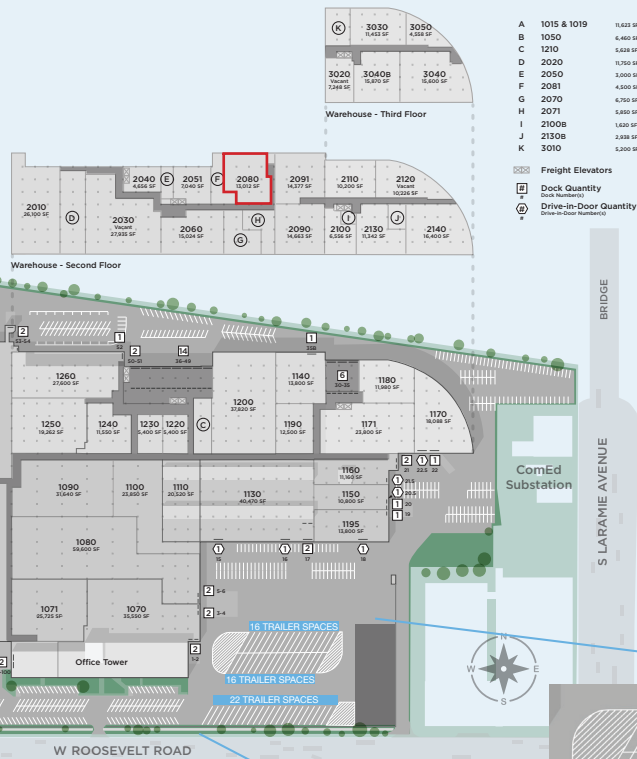

### SUNGATE INDUSTRIAL PARK

TOTAL BUILDING: 1,364,700 SF

SITE SIZE: 47.5 acres

OFFICE SPACE: 900 SF

CLEAR HEIGHT: 14'

COLUMN SPACING: 30' x 30"

DRIVE-IN BAYS: 15

INTERIOR DOCK DOORS: 30

## UNIT 2080 13,012 SF

0.25 mi to I-290

S CENTRAL AVENUE

Rockne Stadium

16 TRAILER SPACES

16 TRAILER SPACES

22 TRAILER SPACES

16 TRAILER SPACES

22 TRAILER SPACES

16 TRAILER SPACES

22 TRAILER SPACES

16 TRAILER SPACES

22 TRAILER SPACES

16 TRAILER SPACES

22 TRAILER SPACES

16 TRAILER SPACES