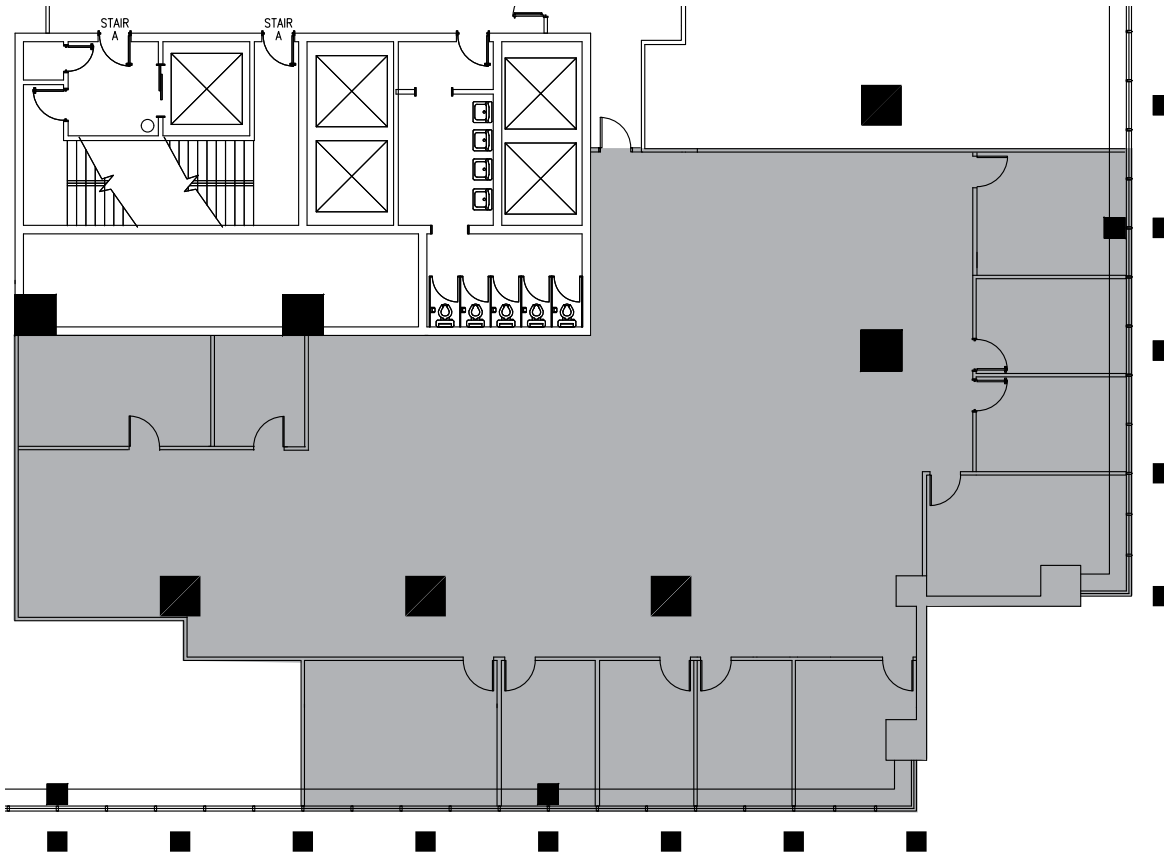

8TH FLOOR - 6,616 SQ. FT.

VIEW SPACE ON VTS

Pearl River | NY

WWW.BLUEHILLPLAZA.COM

 SCALE: N.T.S.

JAMES B. TULLY
Executive Vice President
+1 201 712 5804
james.tully@cbre.com

JON MEISEL
Senior Vice President
+1 732 509 2843
jon.meisel@cbre.com