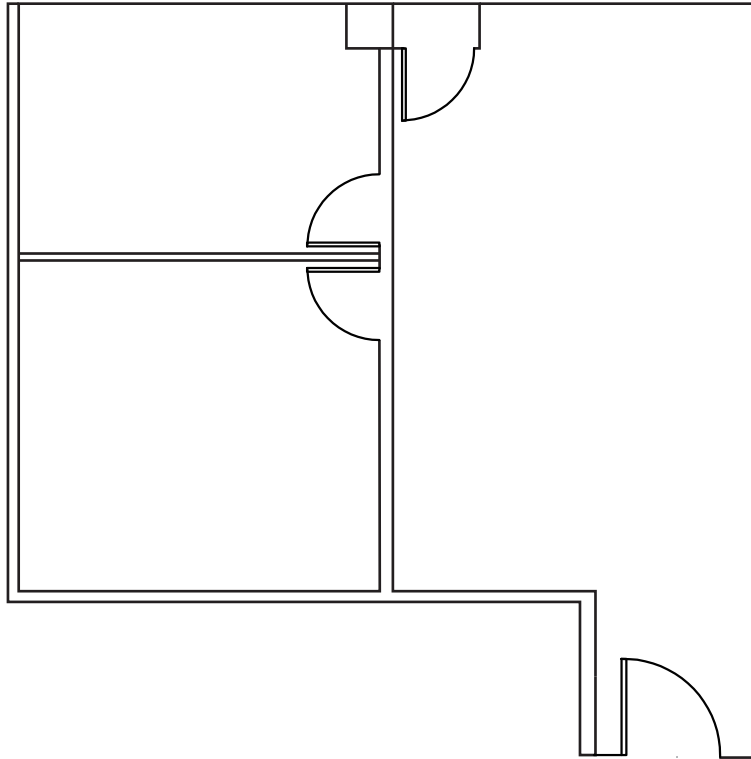

## SUITE G7 HIGHLIGHTS

---

- Ideal single or multi-provider suite
- (2) Large office spaces
- Floorplan able to be customized as-needed
- Close proximity to common area restrooms
- Can be combined with Suite G14 for an additional 721 sqft