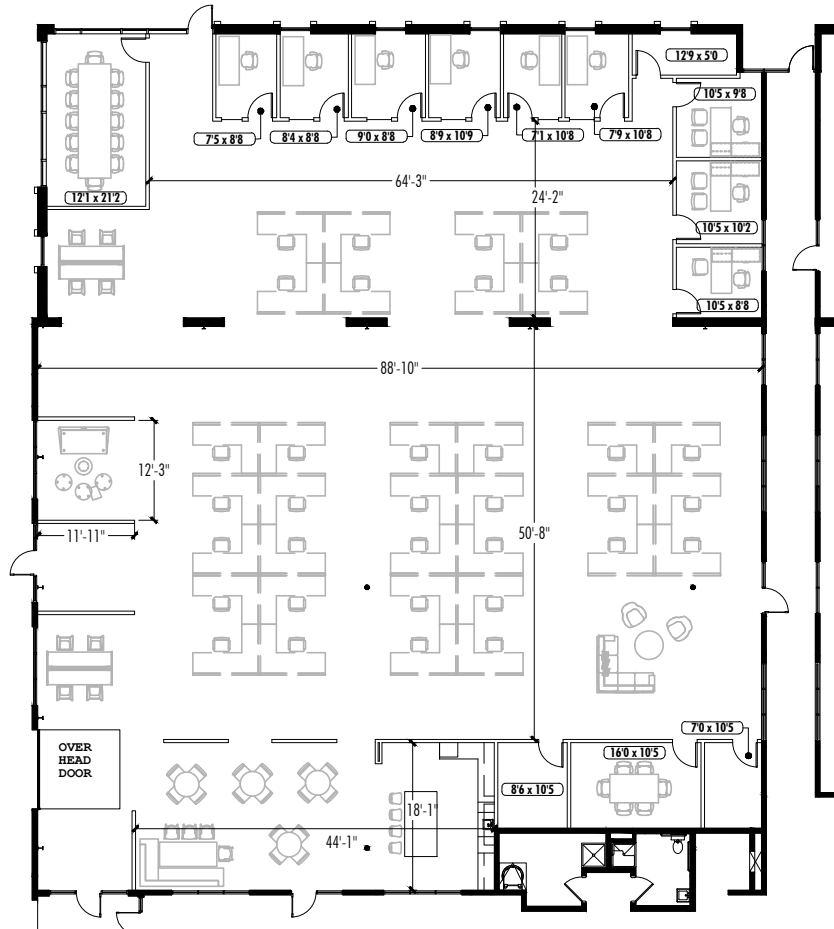

ARMOUR YARDS

120 OTTLEY DRIVE • ATLANTA, GA
SUITE 150 • 10,406 RSF

WORKSPACE SEATS	PROVIDED	SEATS
OFFICE	9	9
OPEN OFFICE	34	34
TOTAL WORKSPACE SEATS		43

COLLABORATIVE SEATS	PROVIDED	SEATS
BREAK	1	28
CONFERENCE	1	12
HUDDLE	1	6
OPEN COLLAB.	4	18
TOTAL COLLABORATIVE SEATS		64

SUPPORT	PROVIDED	SEATS
STORAGE	2	0
SUPPORT		0

NOT TO SCALE