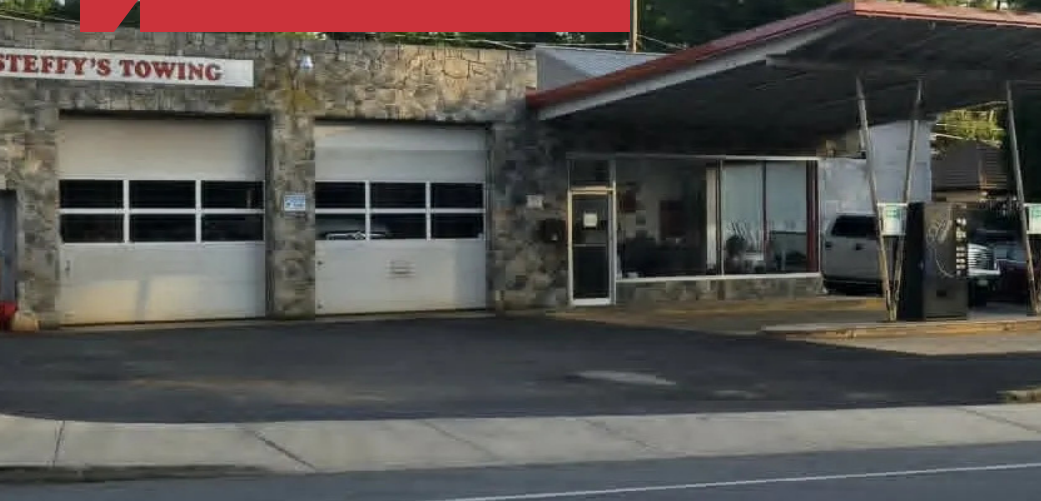

For Sale

Retail Property

1,643 SF | $825,000

SALE PRICE: **$825,000**

LOT SIZE: **0.4 Acres**

BUILDING SIZE: **1,643 SF**

YEAR BUILT: **1963**

RENOVATED: **2025**

ZONING: **NCD**

Property Overview

502 S State Street Ephrata, PA 17522 is a current towing and salvage operation. Steffy's Towing and Salvage business is included with the real estate. The real estate includes a fenced in back lot, storage for up to 45 cars on site, an office space, and a large bay for vehicle or truck storage. The business includes 3 tow trucks, a book of business, and the salvage license. Existing customers include local police departments and several private property owners. Financials are available by request. Real Estate priced at $425,000, Business priced at $400k