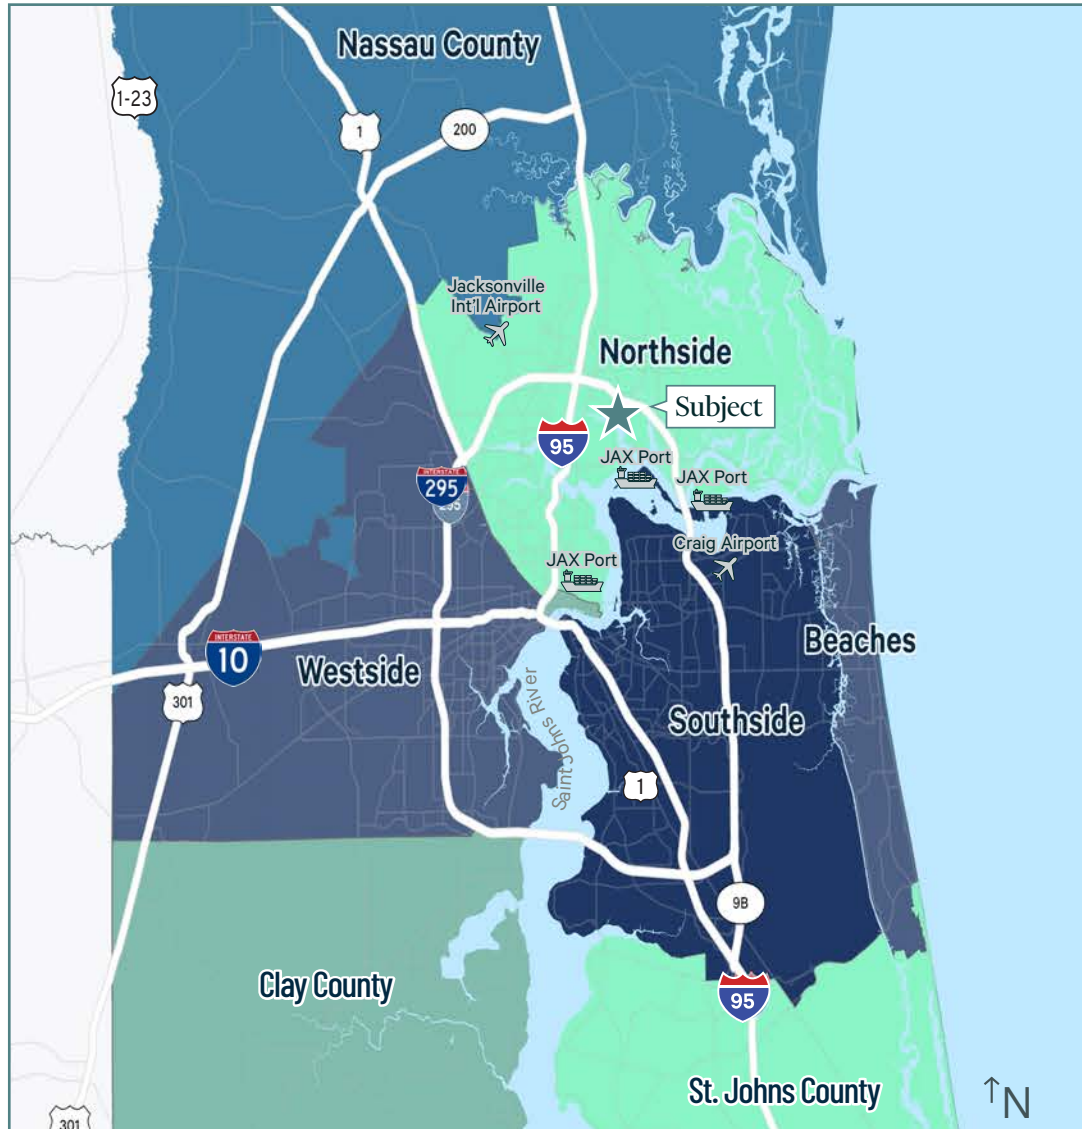

+ 1 Breakroom

+ Open Office

Points of Interest	Distance
Interstate 295	0.9 miles
Interstate 95	2.9 miles
US-1	9.1 miles
US-10	20.6 miles
CSX Intermodal Facility	12.0 miles
Norfolk Southern Intermodal Facility	13.0 miles
FEC Intermodal Facility	20.4 miles
JAXPORT Dames Point	5.5 miles
JAXPORT Blount Island	7.2 miles
JAXPORT Talleyrand	9.0 miles
Jacksonville Int'l Airport	7.6 miles
Port of Savannah	134 miles
Port of Tampa	209 miles
Port of Charleston	233 miles