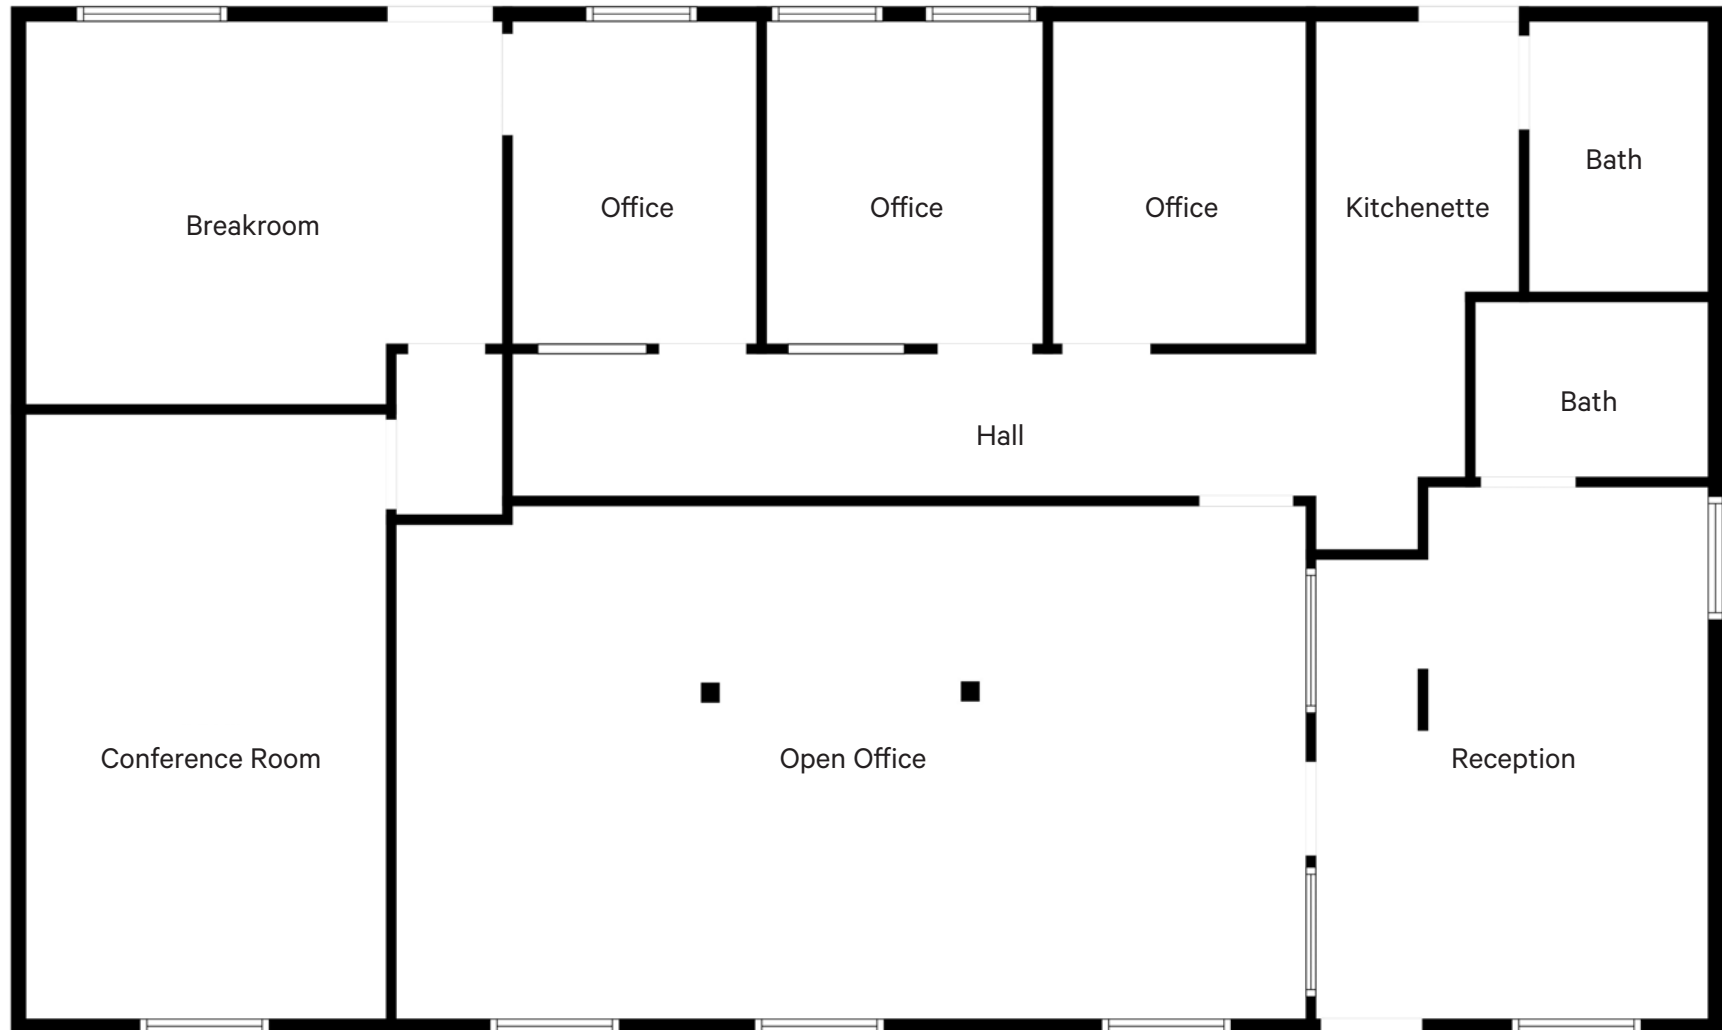

5.25 Acres of Industrial Land

11460 Boote Blvd, Jacksonville, FL 32218

For Lease

±2,319 SF Office Trailer Floorplan

+ 1 Conference Room

+ 2 Restrooms

+ Reception

+ 3 Private Offices

+ 1 Breakroom

+ Open Office