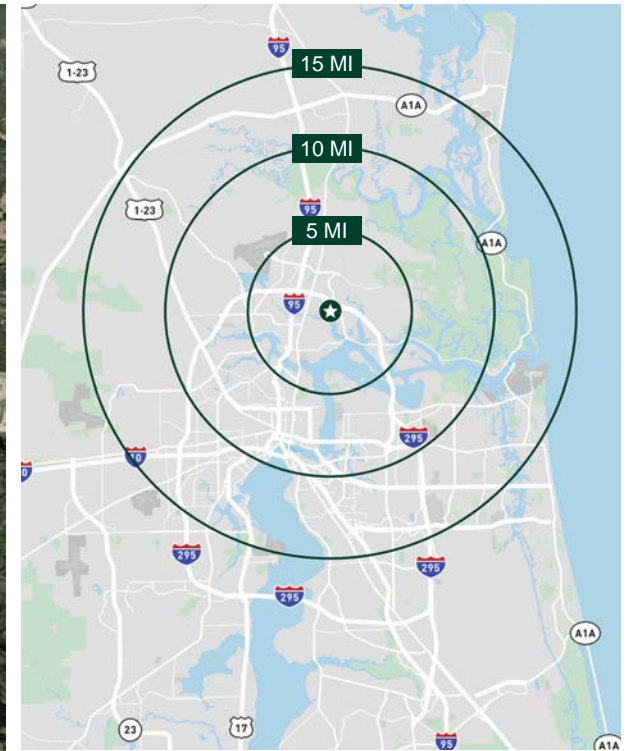

For Lease

Highlights

- + 5.25 Acres
- + 2,319 sq. ft. office trailer
- + Lighted, Fenced and Stabilized Yard
- + Direct access to the I-295 beltway and Interstate 95
- + Great for outdoor storage, parking trucks, and containers
- + Zoning: Light Industrial (IL)

Summary

Ideal for trucking, logistics, and storage users, this 5.25-acre light-industrial property at 11460 Boote Blvd offers a 2,319 SF office trailer, stabilized truck yard, pole lighting, and full fencing with a gated entrance. With easy access to the I-295 interchange and I-95 north and south, the site provides a highly convenient and secure location for fleet parking, equipment storage, and industrial operations.

5.25 Acres of Industrial Land

11460 Boote Blvd, Jacksonville, FL 32218

For Lease

Key Metrics	5 mi	10 mi	15 mi
Population	88,123	360,614	756,759
Businesses	2,621	14,639	31,970
Employees	27,077	171,409	345,508
Housing Units	34,994	155,714	324,440
Avg HH Income	\$90,556	\$80,930	\$96,976

+ 1 Breakroom

+ Open Office

Points of Interest	Distance
Interstate 295	0.9 miles
Interstate 95	2.9 miles
US-1	9.1 miles
US-10	20.6 miles
CSX Intermodal Facility	12.0 miles
Norfolk Southern Intermodal Facility	13.0 miles
FEC Intermodal Facility	20.4 miles
JAXPORT Dames Point	5.5 miles
JAXPORT Blount Island	7.2 miles
JAXPORT Talleyrand	9.0 miles
Jacksonville Int'l Airport	7.6 miles
Port of Savannah	134 miles
Port of Tampa	209 miles
Port of Charleston	233 miles