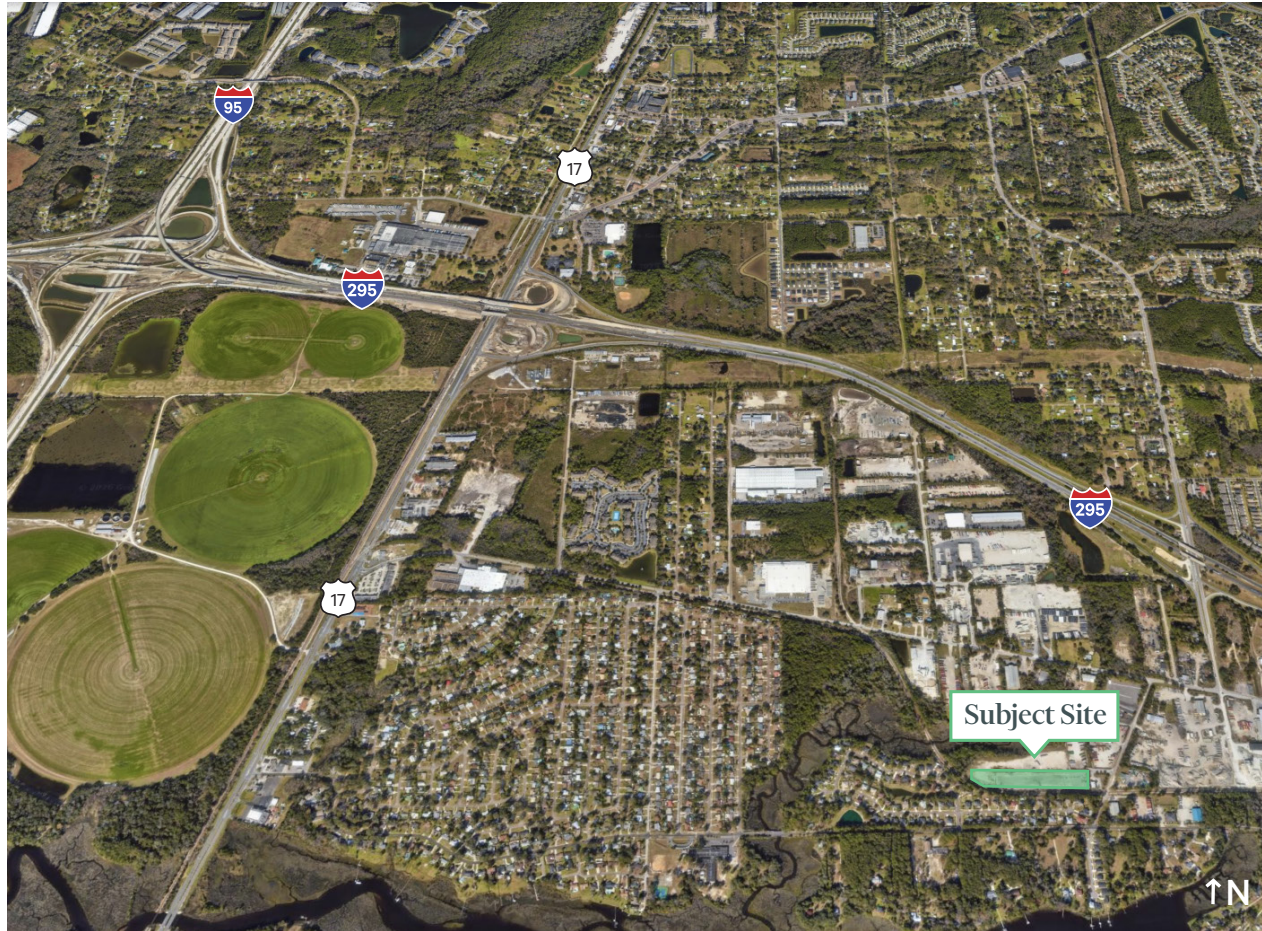

5.25 Acres of Industrial Land

Fully fenced-in lot for truck parking or storage

Please Contact:

Alliah Hardee
904 814 9961
alliah.hardee@cbre.com

5.25 Acres of Industrial Land

11460 Boote Blvd, Jacksonville, FL 32218

For Lease

Highlights

- + 5.25 Acres
- + 2,319 sq. ft. office trailer
- + Lighted, Fenced and Stabilized Yard
- + Direct access to the I-295 beltway and Interstate 95
- + Great for outdoor storage, parking trucks, and containers
- + Zoning: Light Industrial (IL)

Summary

Ideal for trucking, logistics, and storage users, this 5.25-acre light-industrial property at 11460 Boote Blvd offers a 2,319 SF office trailer, stabilized truck yard, pole lighting, and full fencing with a gated entrance. With easy access to the I-295 interchange and I-95 north and south, the site provides a highly convenient and secure location for fleet parking, equipment storage, and industrial operations.

+ 1 Breakroom

+ Open Office

Points of Interest	Distance
Interstate 295	0.9 miles
Interstate 95	2.9 miles
US-1	9.1 miles
US-10	20.6 miles
CSX Intermodal Facility	12.0 miles
Norfolk Southern Intermodal Facility	13.0 miles
FEC Intermodal Facility	20.4 miles
JAXPORT Dames Point	5.5 miles
JAXPORT Blount Island	7.2 miles
JAXPORT Talleyrand	9.0 miles
Jacksonville Int'l Airport	7.6 miles
Port of Savannah	134 miles
Port of Tampa	209 miles
Port of Charleston	233 miles