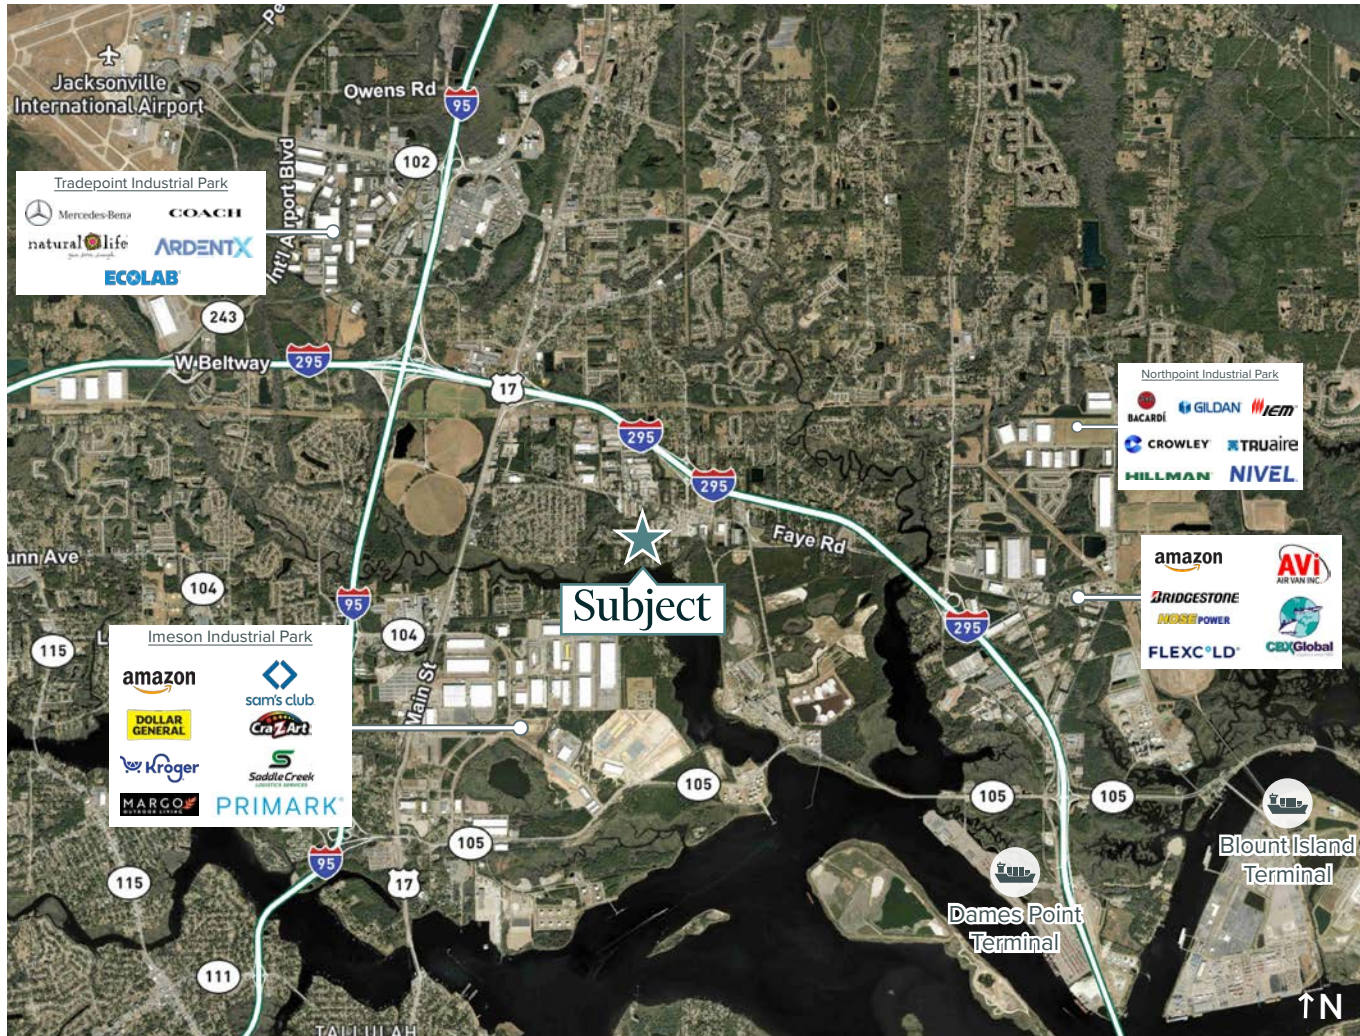

5.25 Acres of Industrial Land

11460 Boote Blvd, Jacksonville, FL 32218

For Lease

Key Metrics	5 mi	10 mi	15 mi
Population	88,123	360,614	756,759
Businesses	2,621	14,639	31,970
Employees	27,077	171,409	345,508
Housing Units	34,994	155,714	324,440
Avg HH Income	$90,556	$80,930	$96,976