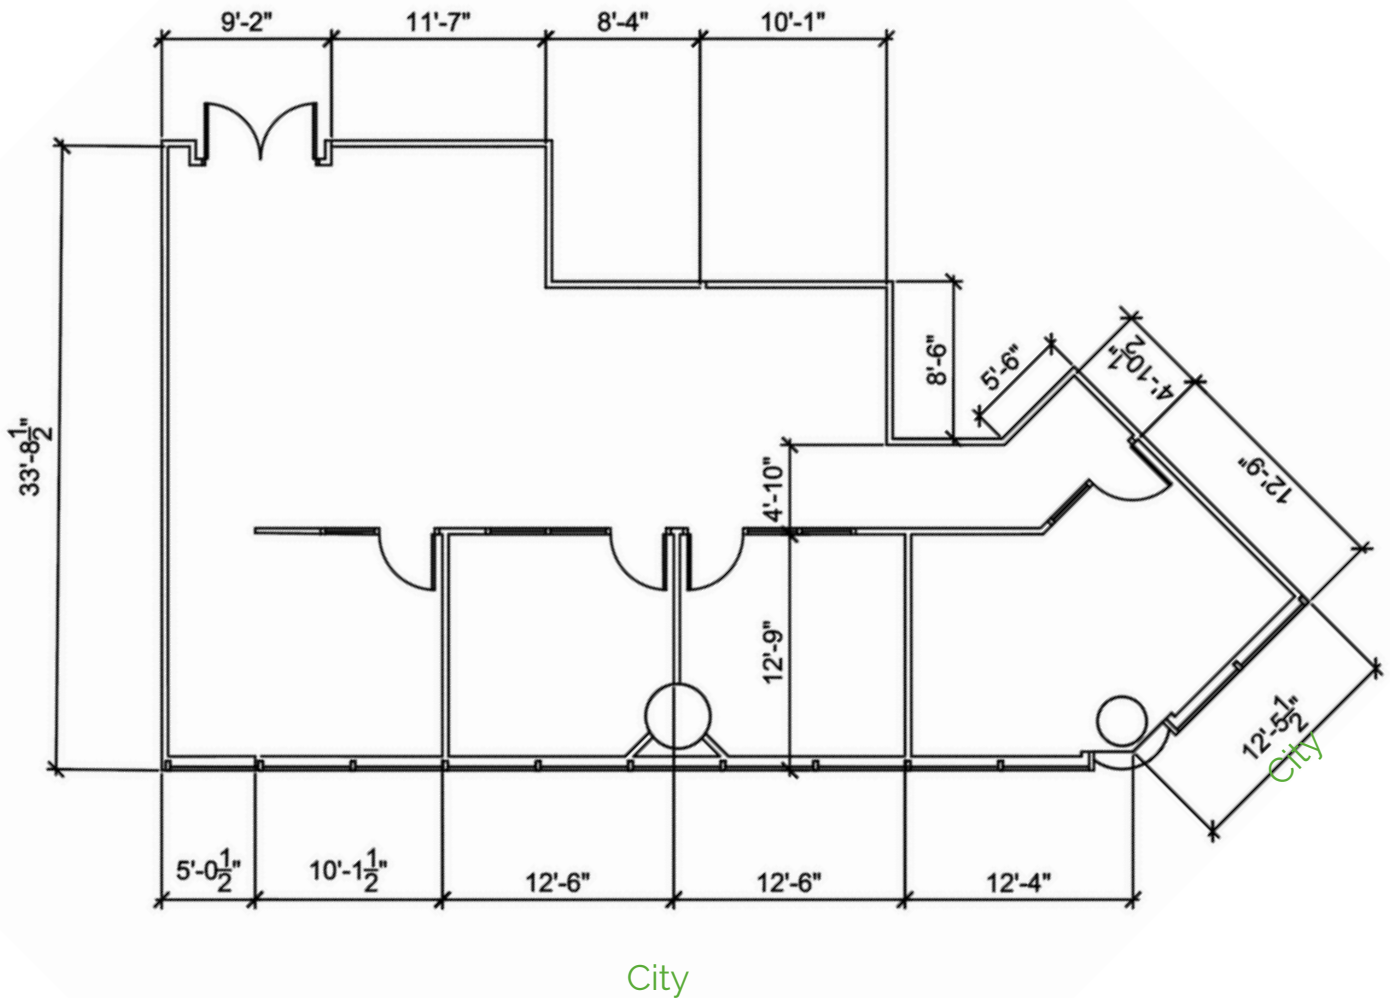

Suite 1110

11th Floor 1,920 RSF

Starting at

\$14.00 RSF/NNN

Features

- 3 Offices
- 1 Conference Room
- Large Open Area

Views

- City View (3 Offices)
- City View (Conference room)