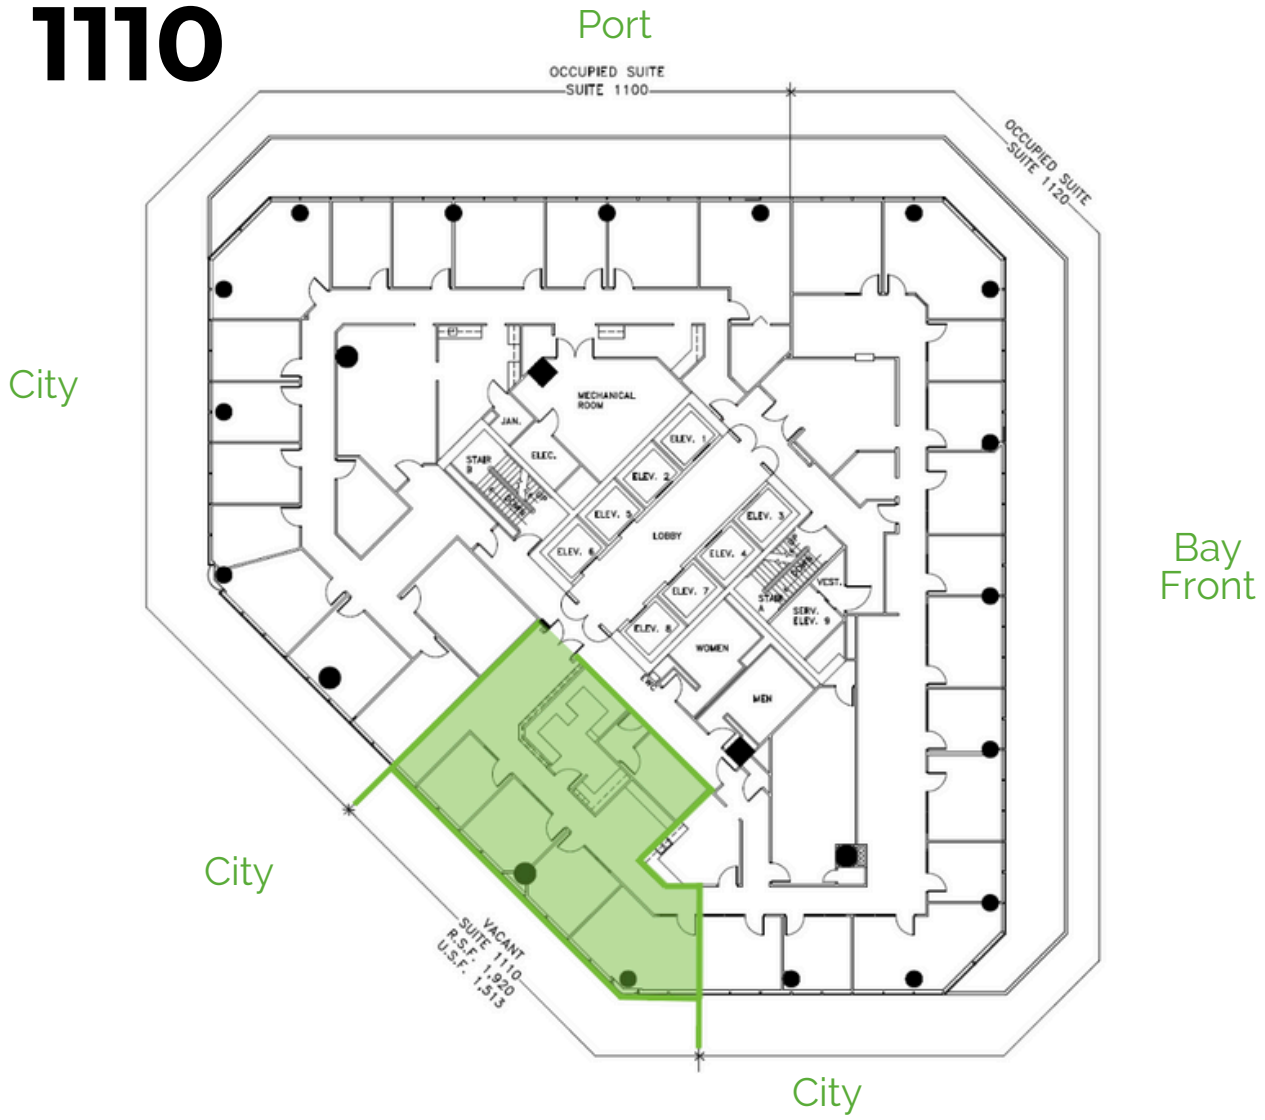

Suite 1110

11th Floor 1,920 RSF

Starting at

\$14.00 RSF/NNN

Features

- 3 Offices
- 1 Conference Room
- Large Open Area

Views

- City View (3 Offices)
- City View (Conference room)

Keep up with the latest listings!

Follow us on social media

@QuincyManagement,Inc

11th Floor 1,920 RQF

Suite 1110

Office Space

City Views

 (361) 945-2888