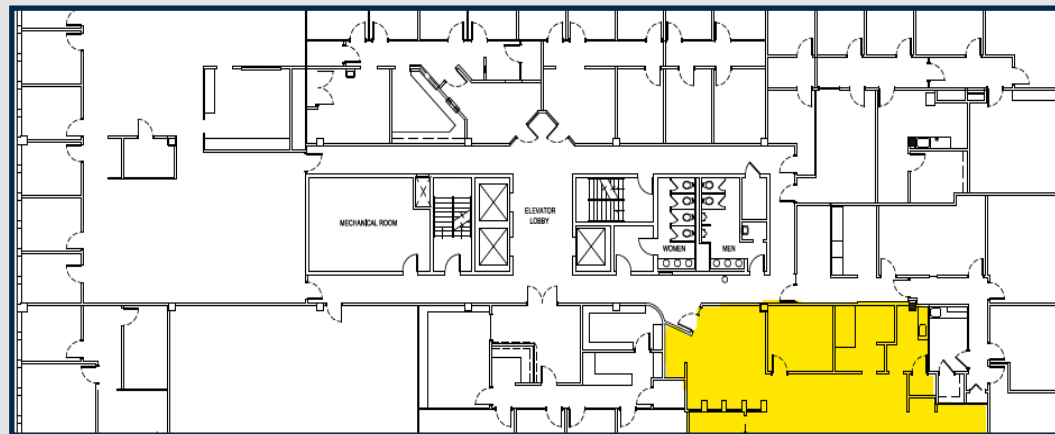

SPACE FEATURES

Large Reception
Open Plan
Private Office
Conference Room
Breakroom

Steve Beverly
S.E. Beverly Real Estate Services, Inc.
1800 Peachtree Street NW, Suite 202
Atlanta GA 30309

(404) 290-0895
steve.beverly@sebeverly.com
<https://1800peachtreebuilding.com>