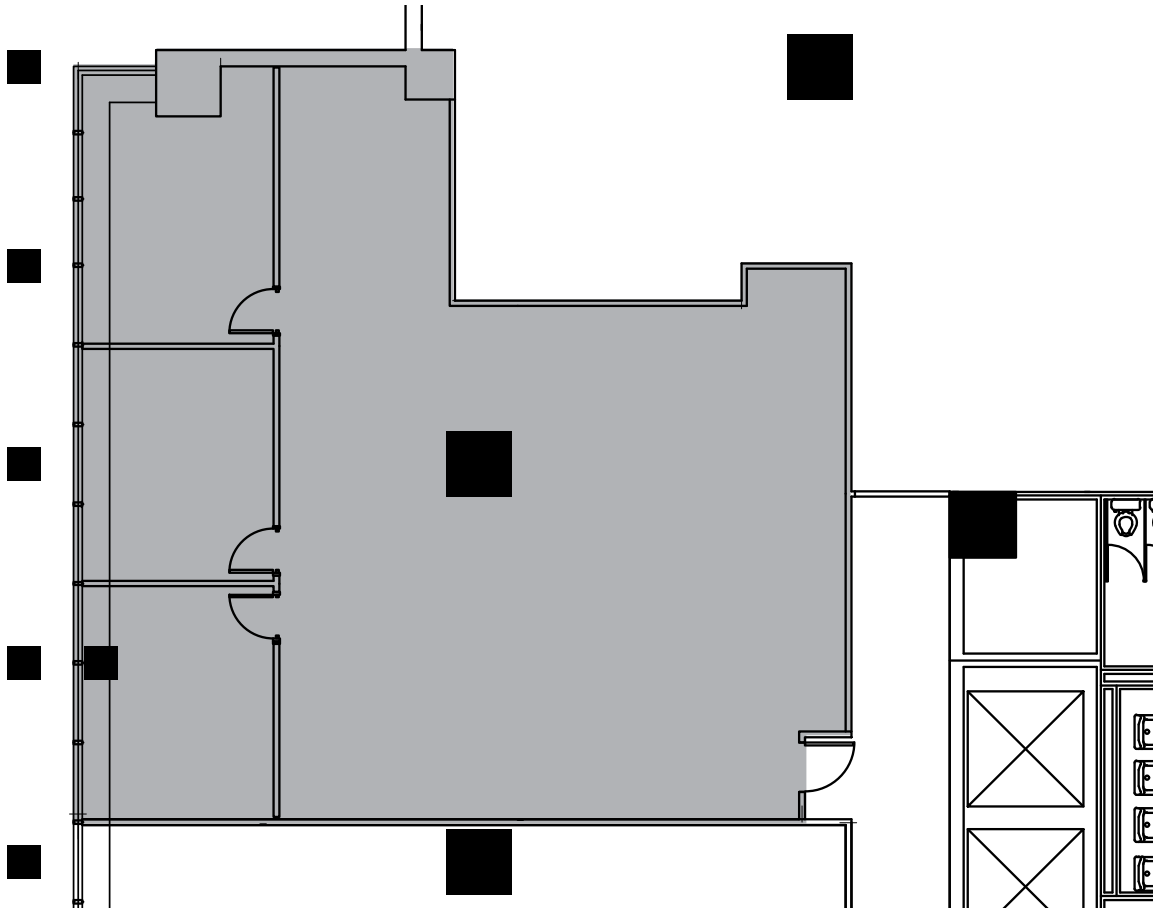

3RD FLOOR - 2,422 SQ. FT.

VIEW SPACE ON VTS

Pearl River | NY

WWW.BLUEHILLPLAZA.COM

 SCALE: N.T.S.

JAMES B. TULLY
Executive Vice President
+1 201 712 5804
james.tully@cbre.com

JON MEISEL
Senior Vice President
+1 732 509 2843
jon.meisel@cbre.com