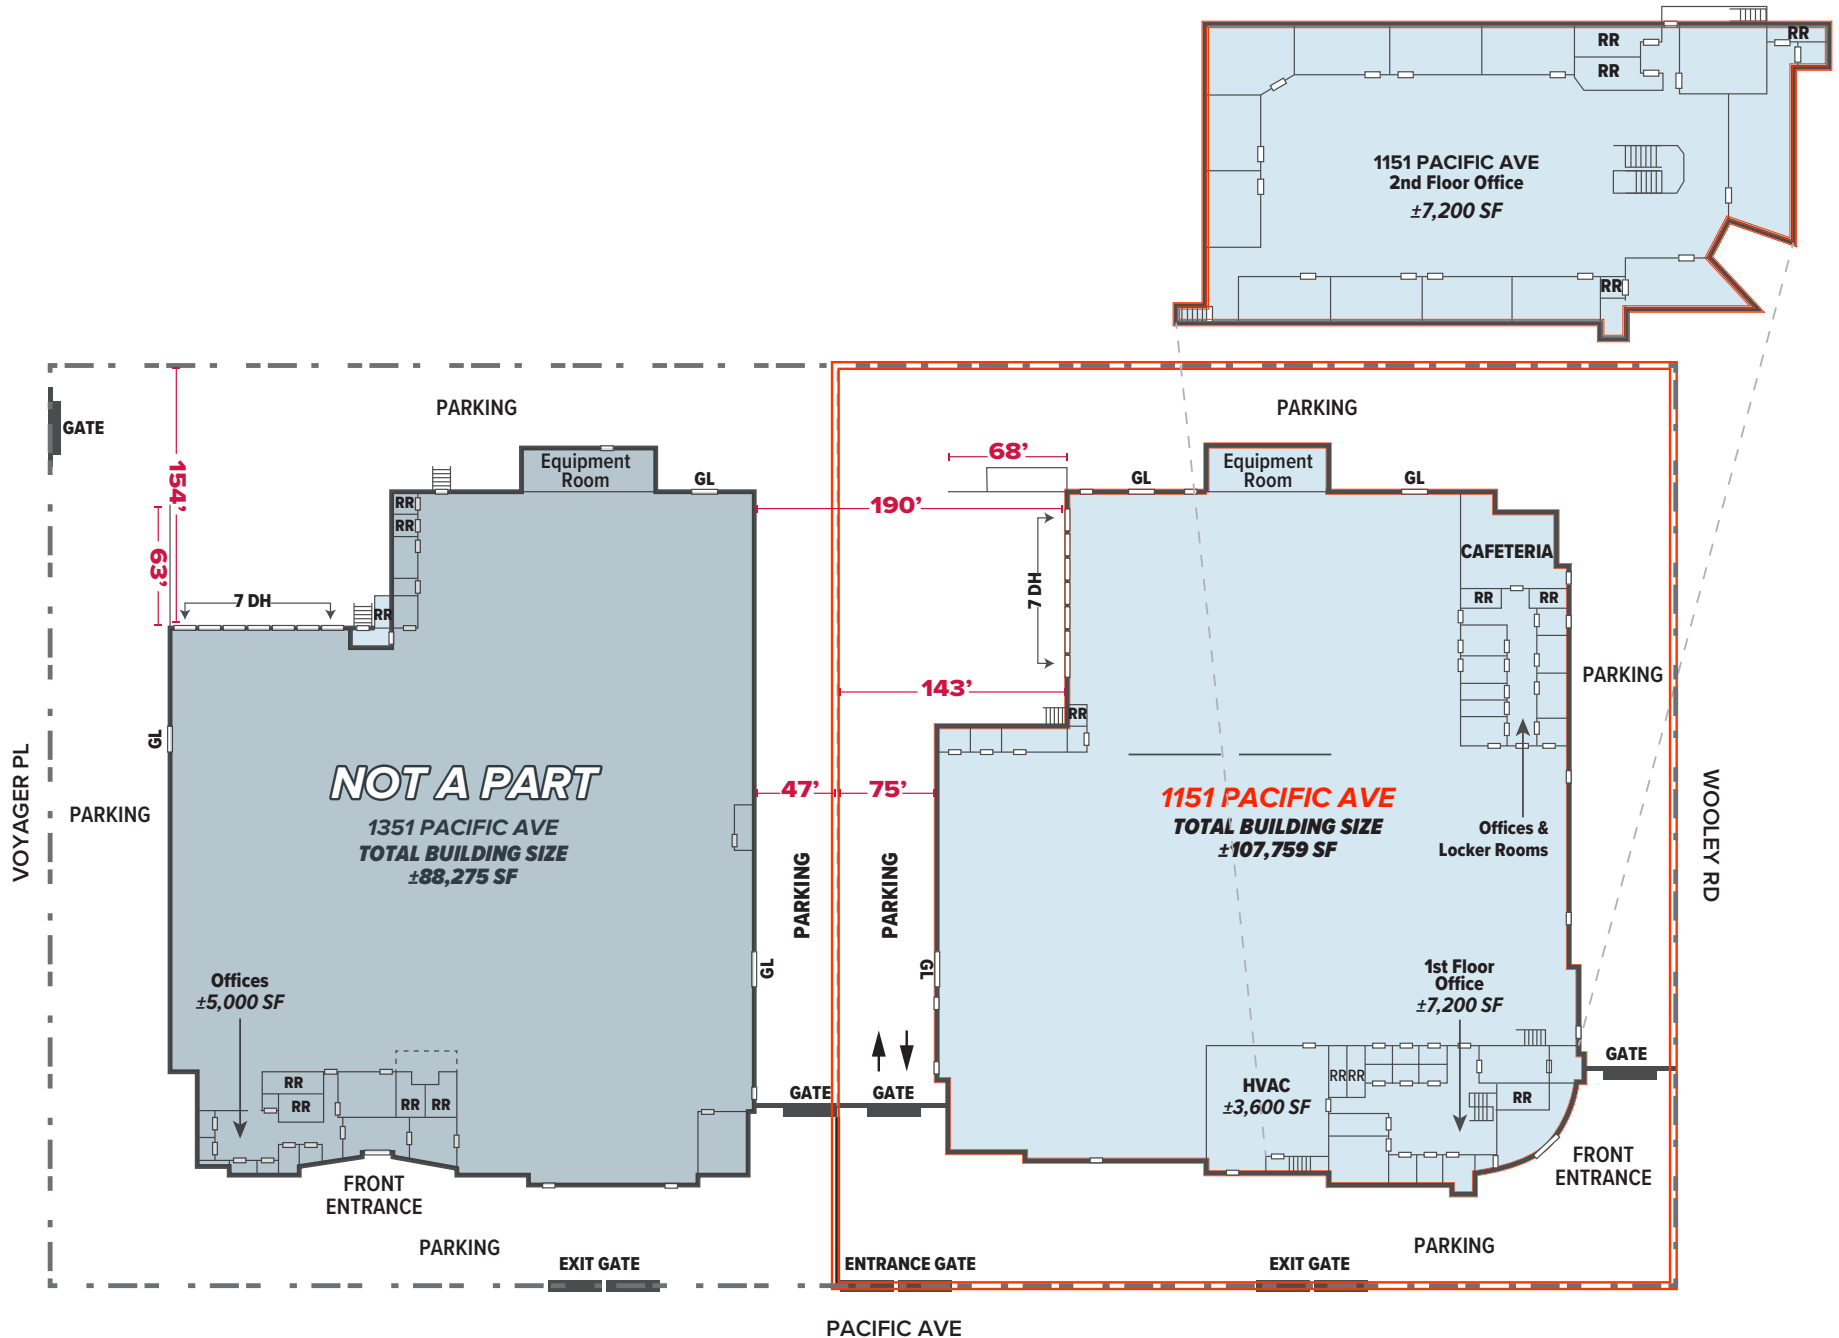

1151 PACIFIC AVE | OXNARD HIGH IMAGE MANUFACTURING/WAREHOUSING BUILDING

PROPERTY SITE PLAN

PACIFIC AVE

NOTE: Drawing not to scale. All measurements and sizes are approximate. Tenant Should Verify all Information.