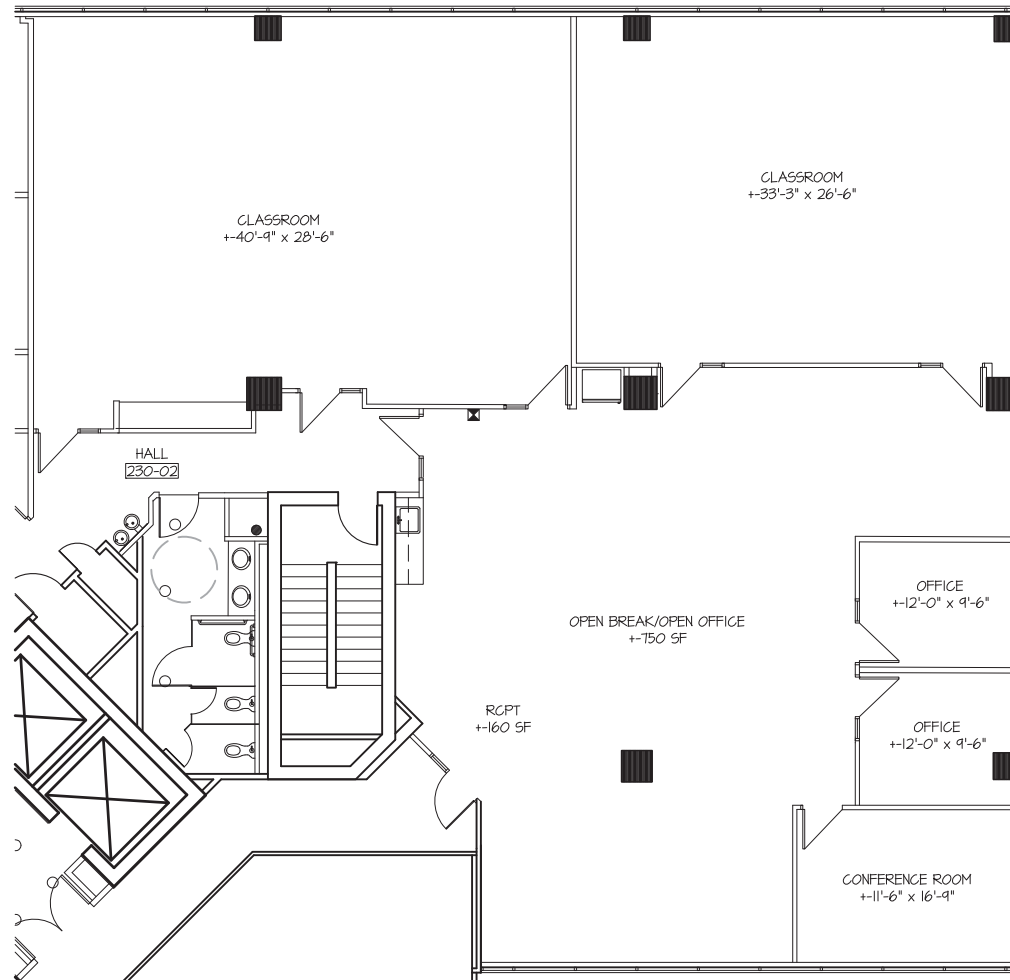

# SKY HARBOR TOWERS

4605 E. ELWOOD STREET, PHOENIX AZ

SUITE 250 | ±5,493 SF

**NEWMARK**

The information contained herein has been obtained from sources deemed reliable but has not been verified and no guarantee, warranty or representation, either express or implied, is made with respect to such information. Terms of sale or lease and availability are subject to change or withdrawal without notice.