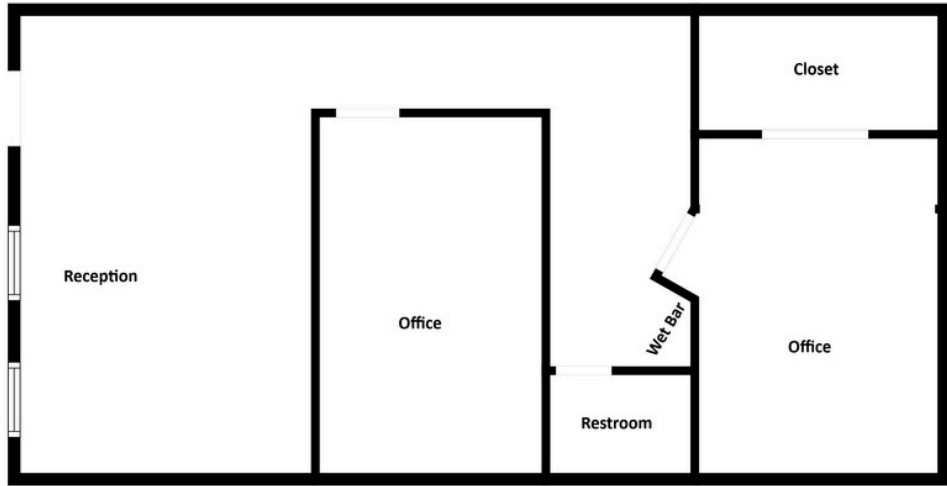

790 SF Office or Retail Suite for Lease

1170 W. Kansas St. Suite G Liberty, MO 64068

2 Private Offices, Waiting/Reception Area, Private Restroom
Prime Location at 291 Hwy & Kansas St. in Liberty
Above Suite Signage Available
\$20 PSF + \$3.00 CAM = \$1,515 Per Month
Available September 1st, 2026