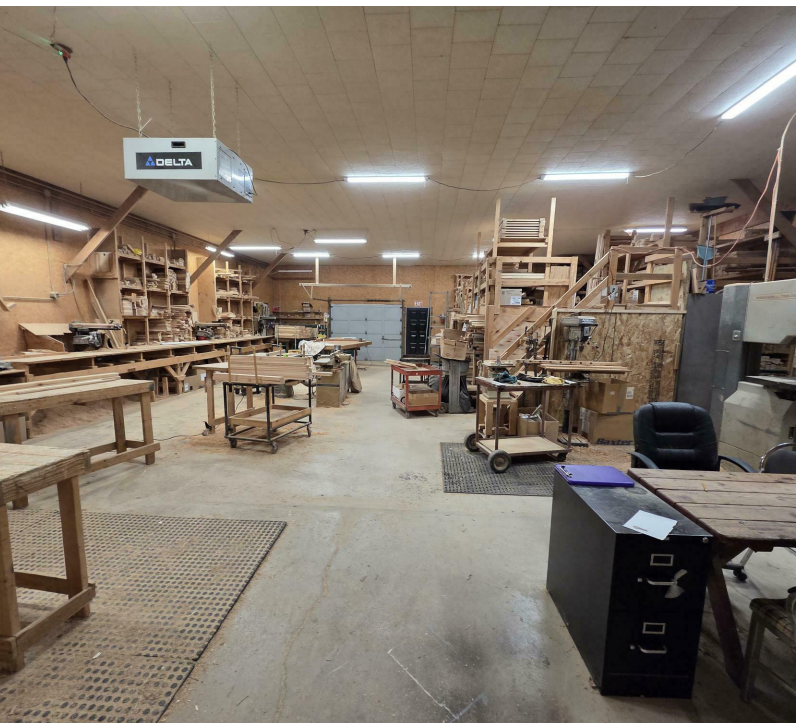

ADDITIONAL PHOTOS

6,400+/- SF Retail/Office Space

7570 Seneca St, East Aurora, NY 14052

NY & PA Licensed Broker

RICK RECCKIO
716.998.4422
rick@recckio.com
4455 TRANSIT ROAD, SUITE 3B
Williamsville, NY 14221