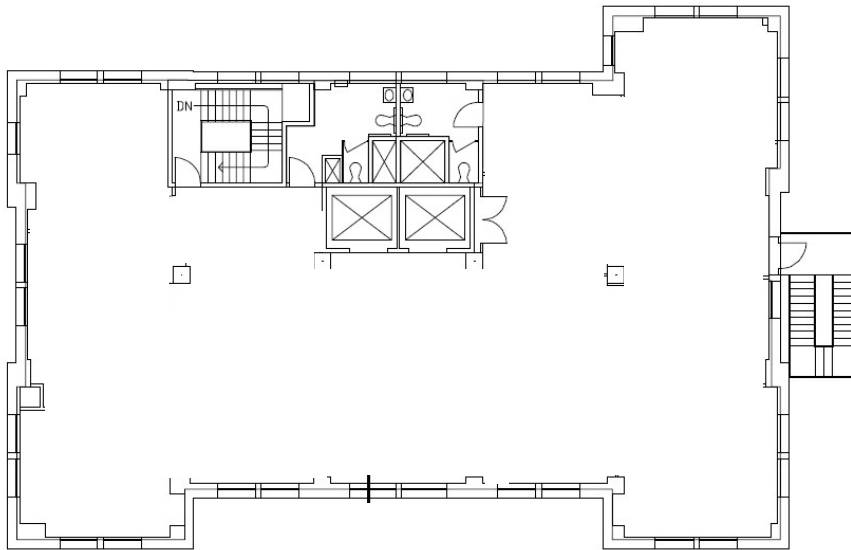

Esperson

Level 24 - Suite 2400 (4,671 RSF)

808 Travis, Houston, Texas 77002

cameron
MANAGEMENT

For leasing information:

Christine Gabriel 713.224.1663 x 284

Morris Chen 713.224.1663 x 256

leasing@cameronmanagement.com