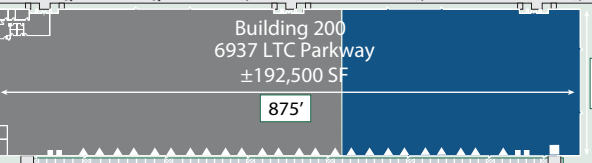

W MIDWAY RD

Future
Speedway

LTC PKWY

GLADES CUT OFF RD

- Available
- Leased
- Dock Door
- Drive In Door