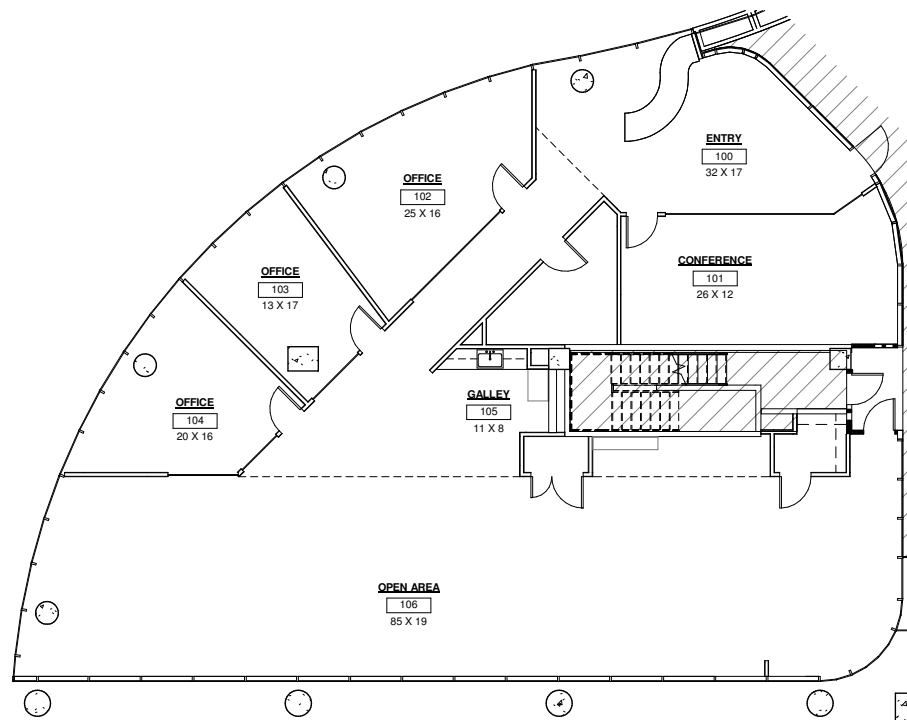

SUITE 100 | 4,476 SF

Chris Godfrey, Principal
404.865.3678
chris.godfrey@avisonyoung.com

Monica Speak, Vice President
404.454.1904
monica.speak@avisonyoung.com